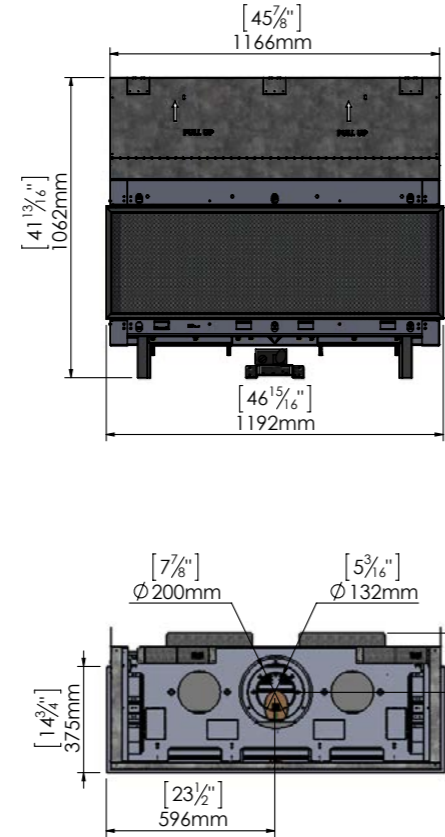

Lyric THREE SIDED 110