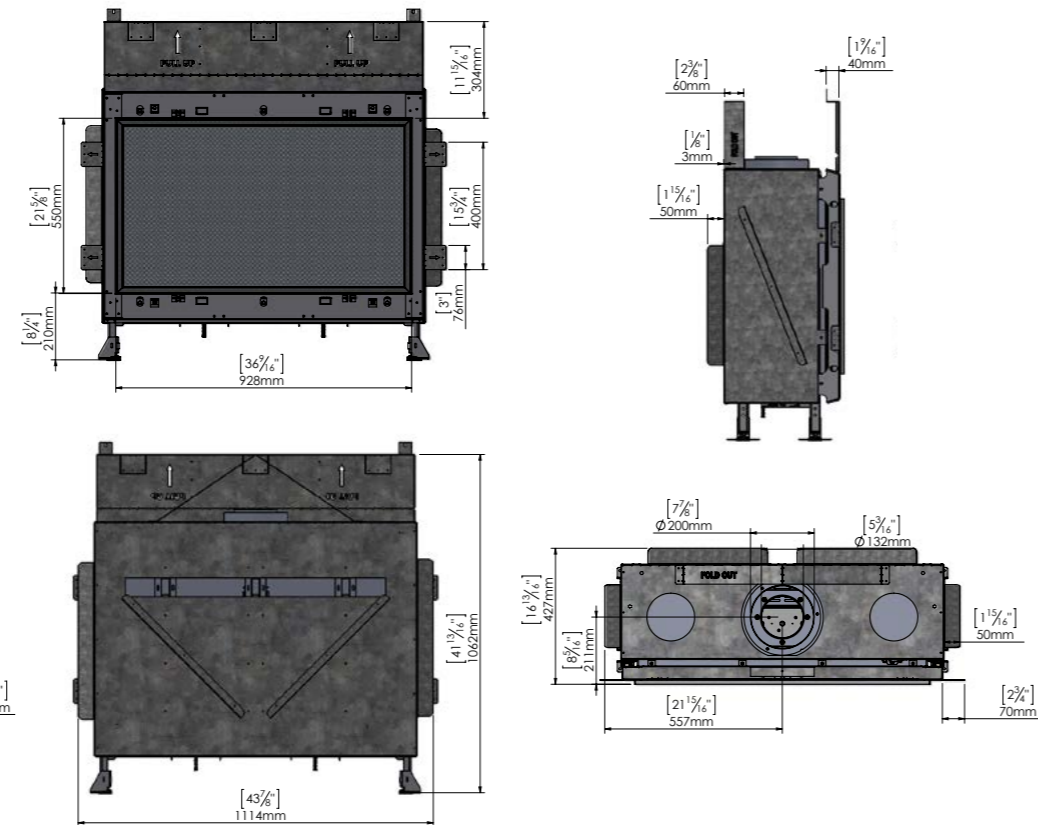

Lyric FRONT 90H