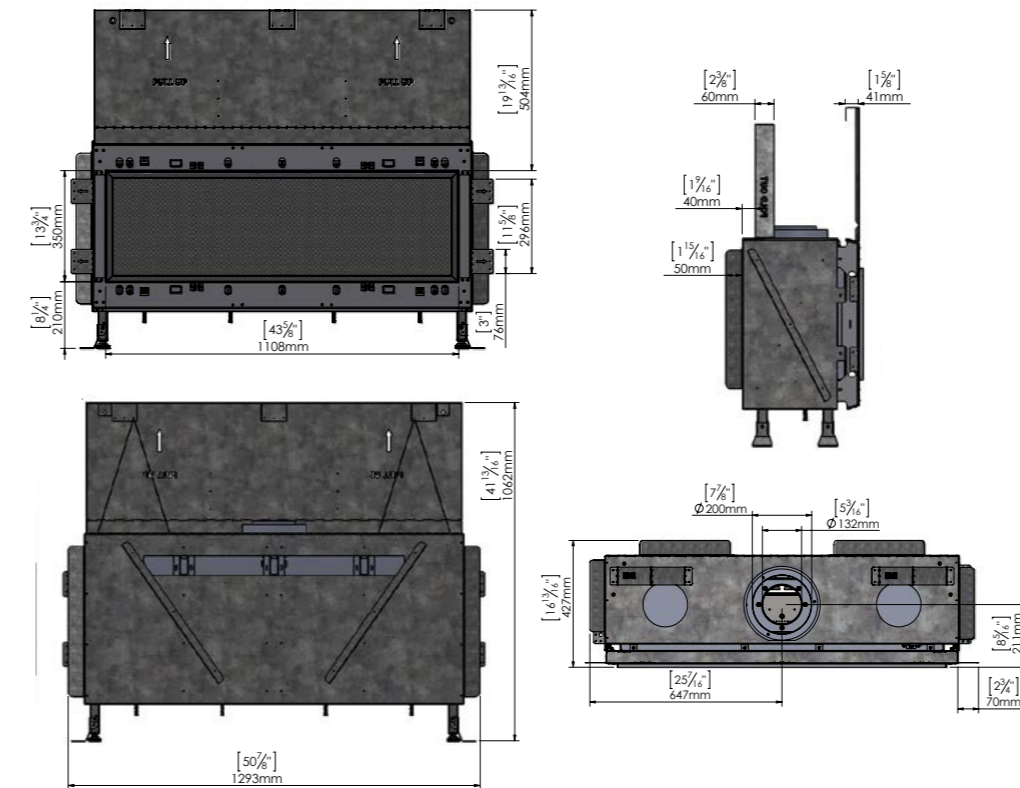

Lyric FRONT 110