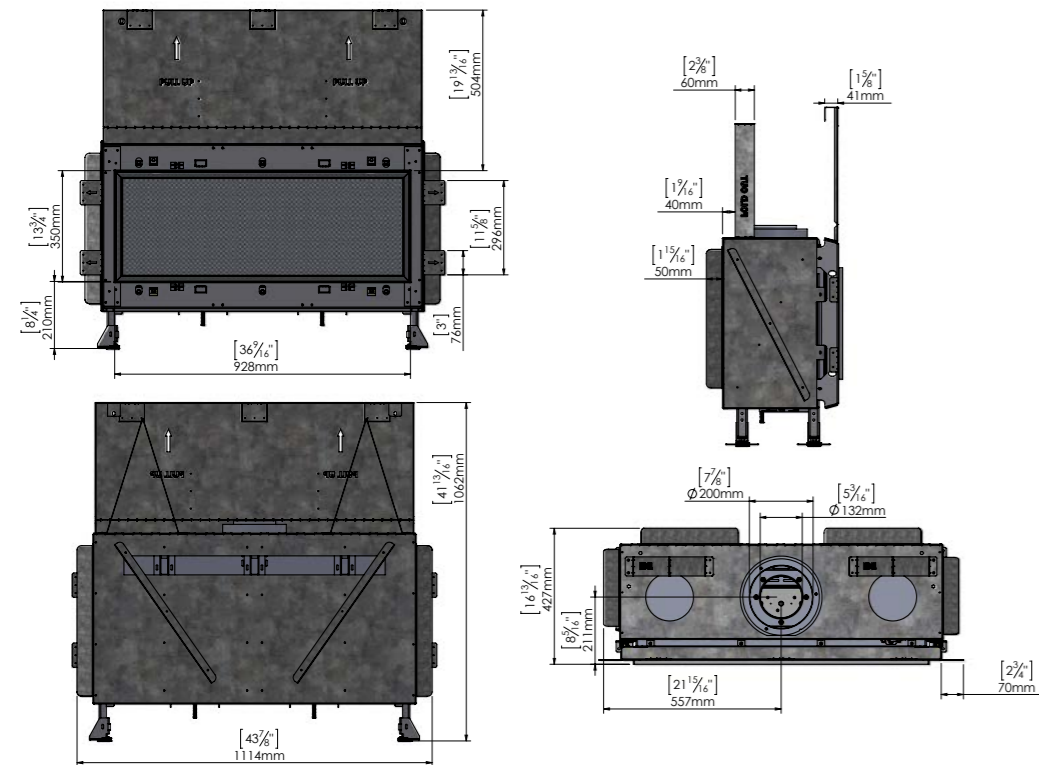

MODEL	GLASS VIEWING AREA	MAX BTU (NG)	MAX BTU (LP)	VENT
Lyric 90 Front	36-9/16" wide 13-3/4" high	33,100	19,600	5x8 Co-Axial Direct Vent pipe (5-inch interior, 8-inch exterior) Optional Ortal 35CVS Power Vent System (Inline and Flush) using Co-Axial Direct Vent CVS pipe (3-inch interior, 5-inch exterior)
Lyric 90H Front	36-9/16" wide 21-5/8" high	33,100	19,600	5x8 Co-Axial Direct Vent pipe (5-inch interior, 8-inch exterior) Optional Ortal 35CVS Power Vent System (Inline and Flush) using Co-Axial Direct Vent CVS pipe (3-inch interior, 5-inch exterior)

MODEL	GLASS VIEWING AREA	MAX BTU (NG)	MAX BTU (LP)	VENT
Lyric 110 Front	43-5/8" wide 13-3/4" high	37,100	28,500	5x8 Co-Axial Direct Vent pipe (5-inch interior, 8-inch exterior) Optional Ortal 35CVS Power Vent System (Inline and Flush) using 3x5 Co-Axial Direct Vent CVS pipe (3-inch interior, 5-inch exterior).
Lyric 140 Front	56-1/4" wide 13-3/4" high	43,700	36,900	5x8 Co-Axial Direct Vent pipe (5-inch interior, 8-inch exterior) Optional Ortal 35CVS Power Vent System (Inline and Flush) using 3x5 Co-Axial Direct Vent CVS pipe (3-inch interior, 5-inch exterior).

Lyric FRONT 90