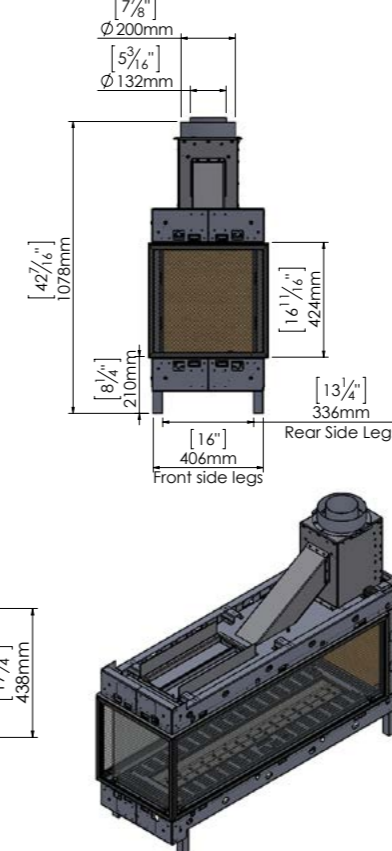

Lyric PENINSULA 120