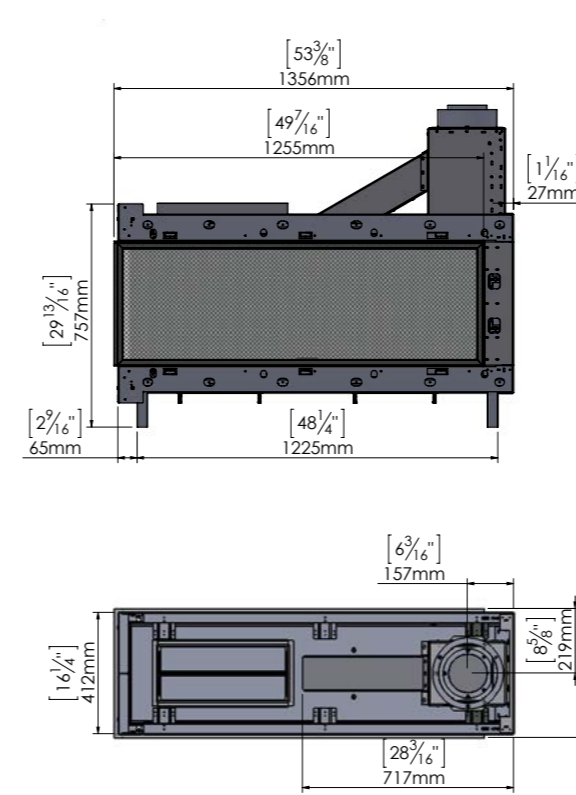

Lyric PENINSULA 120