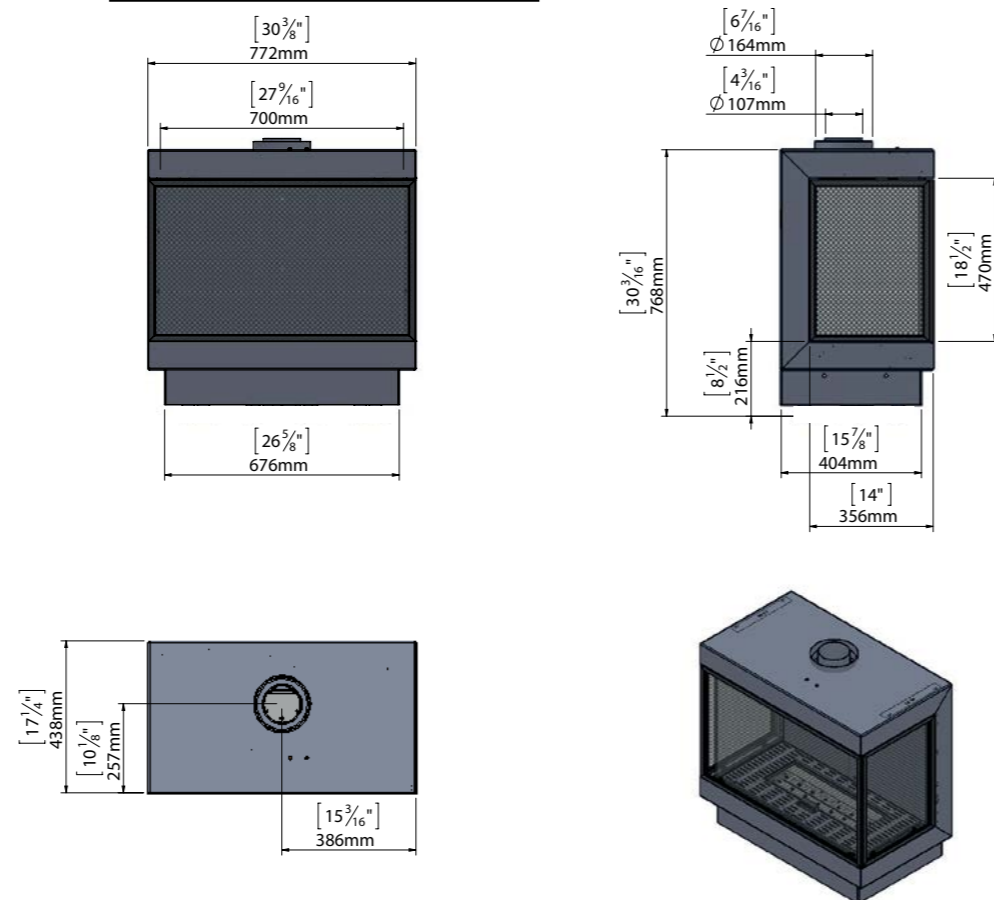

Lyric STAND ALONE 75TS

TECHNICAL INFORMATION Front Lyric Series

Product Specifications

Lyric direct vent gas appliances have been tested and approved by CSA for safety and efficiency for use with either Natural Gas (NG) or Propane (LP), and not for use with solid fuels.

U.S. Certification Codes:
ANSI Z21.88/CSA 2.33 - Vented Gas Fireplace Heaters

Canadian Certification Codes:
CLASS 2901 84 – DOMESTIC HEATERS (GAS) Vented Fireplace – Certified to US Standard
CLASS 2901 04 – DOMESTIC HEATERS (GAS) Vented Fireplace

All Lyric appliances are CSA certified for indoor use only. Lyric appliances are not approved for outdoor installation. Appliances must be installed while maintaining required clearances as outlined in this manual. Installation is recommended in living spaces such as bedrooms, living rooms, great rooms, etc. The appliances are not approved for closet installation.

The appliance must be installed according to Lyric requirements in addition to any local codes that may apply, such as:

- USA: ANSI Z223.1/NFPA 54
- Canada: CSA B149

All Built-In Lyric fireplaces require a heat release located within 6" of the draft stop.

Series 90-110: Minimum 124 sq. in. of free air space
Series 140: Minimum 200 sq. in. of free air space

For installation and framing requirements, please refer to the proper Lyric Installation Manual.

Subject	Details		
Type of Gas	Natural Gas (NG) or Propane (LPG)		
Vent	5/8" Direct Vent		
Heat Barrier	Lyric Screen		
Interior Design Media	General Note	Leave 20% burner and grill uncovered by media	
	Front 35" (90)	180 lbs.	
	Front 43" (110)	212 lbs.	
Weight	Front 55" (140)	253 lbs.	
	Safety	ANSI Z21.88Z/CSA 2.33	
Standard	Efficiency	ANSI P.4.1-09	
	Operation	Metrik Maxitrol Remote Control (Standard), Wall Switch (Optional)	
Electrical Requirements	All models are provided with an AC Adapter, which requires on dedicated minimum 110 Volt, 20 Amp, 60 Hz, 2 gang outlet to be installed in the access panel area adjacent to the gas valve		

Gas Pressures & Heat Input

Series	Front Lyric Models	Gas	Inlet Pressures		Heat Input	
			Min.	Max.	Min.	Max.
Front Lyric Series	Natural Gas (NG)					
	35"(90)	Natural Gas (NG)	7.0" WC	11.0" WC	14,461 BTU/hr	33,127 BTU/hr
	43" (110)	Natural Gas (NG)	7.0" WC	11.0" WC	22,800 BTU/hr	37,100 BTU/hr
	55"(140)	Natural Gas (NG)	7.0" WC	11.0" WC	23,300 BTU/hr	43,700 BTU/hr
	Propane (LPG)					
	35"(90)	Propane (LPG)	11.0" WC	13.0" WC	14,104 BTU/hr	19,591 BTU/hr
43"(110)	Propane (LPG)	11.0" WC	13.0" WC	22,900 BTU/hr	28,500 BTU/hr	
55"(140)	Propane (LPG)	11.0" WC	13.0" WC	27,100 BTU/hr	36,900 BTU/hr