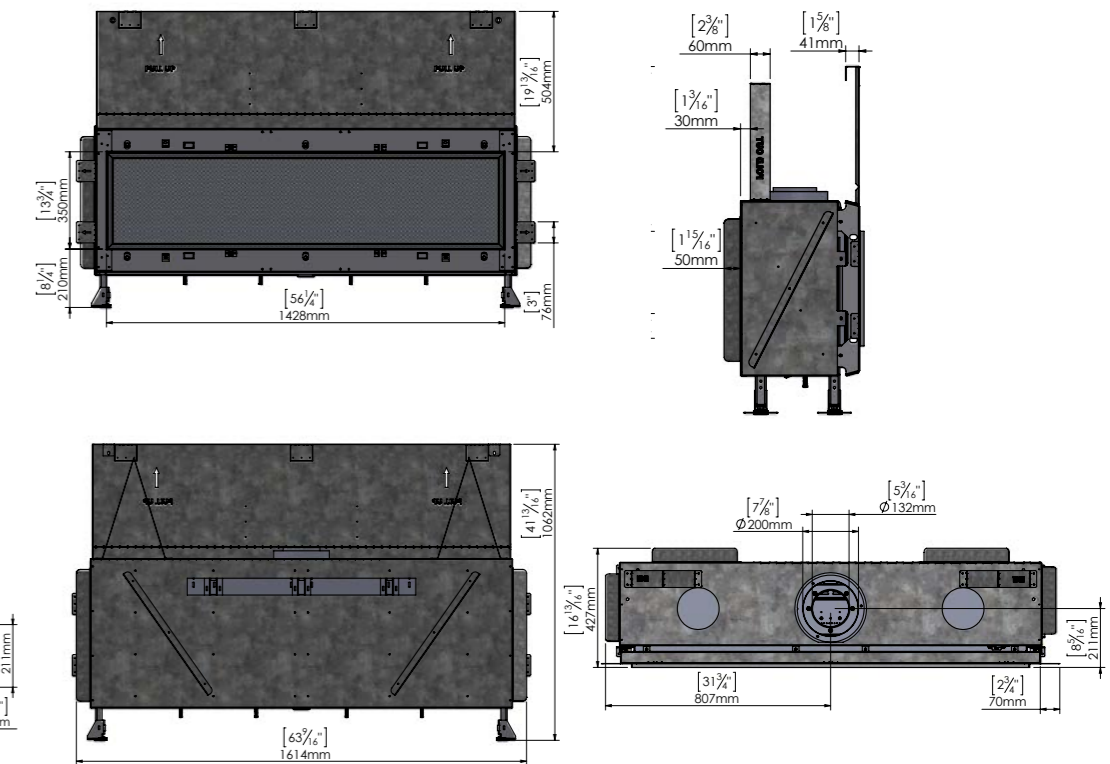

Lyric FRONT 140