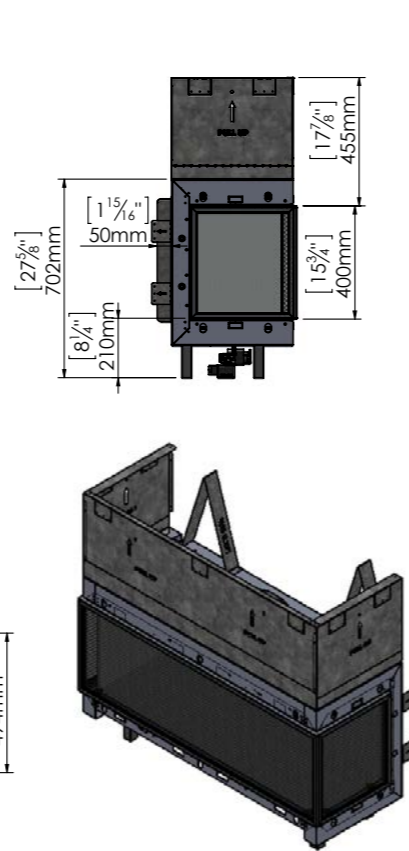

Lyric THREE SIDED 110