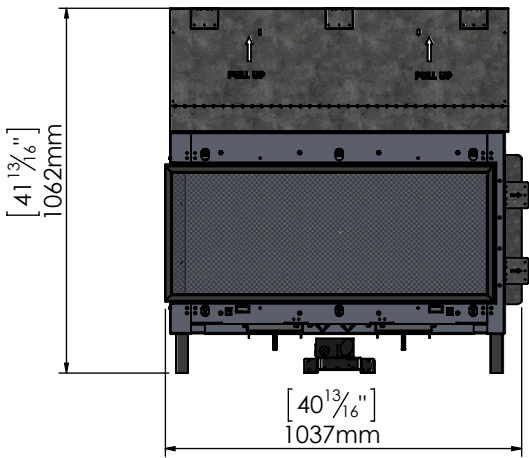

Corner Ls 90

Manufacturer Update – Zero Clearance Installation Unit
 Manufacturer Effective Date: March 5th 2018
 Serial Number Forward : #15150