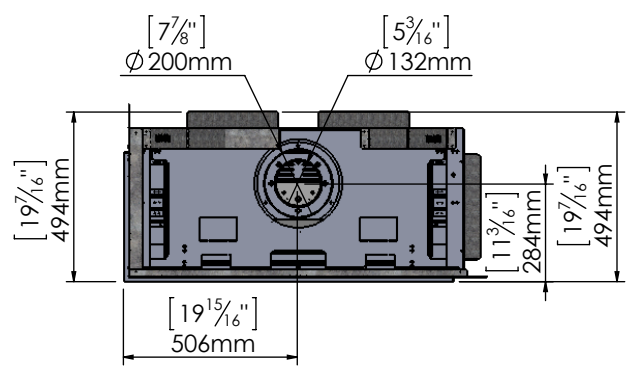

Corner Ls 90

Manufacturer Update – Zero Clearance Installation Unit
 Manufacturer Effective Date: March 5th 2018
 Serial Number Forward : #15150