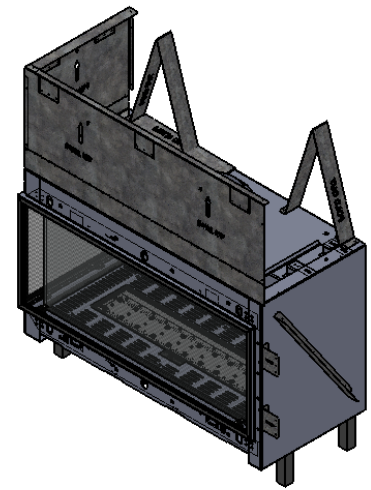

Corner Ls 90

Manufacturer Update – Zero Clearance Installation Unit
 Manufacturer Effective Date: March 5th 2018
 Serial Number Forward : #15150