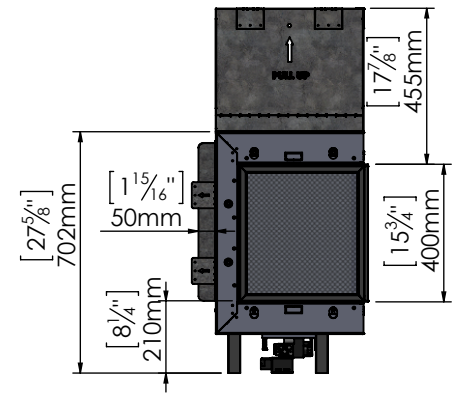

Corner Ls 90

Manufacturer Update – Zero Clearance Installation Unit
 Manufacturer Effective Date: March 5th 2018
 Serial Number Forward : #15150