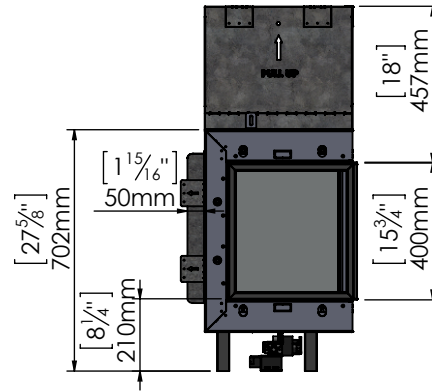

## Corner Ls 110

**Manufacturer Update – Zero Clearance Installation Unit**  
 Manufacturer Effective Date: March 5<sup>th</sup> 2018  
 Serial Number Forward : #15150