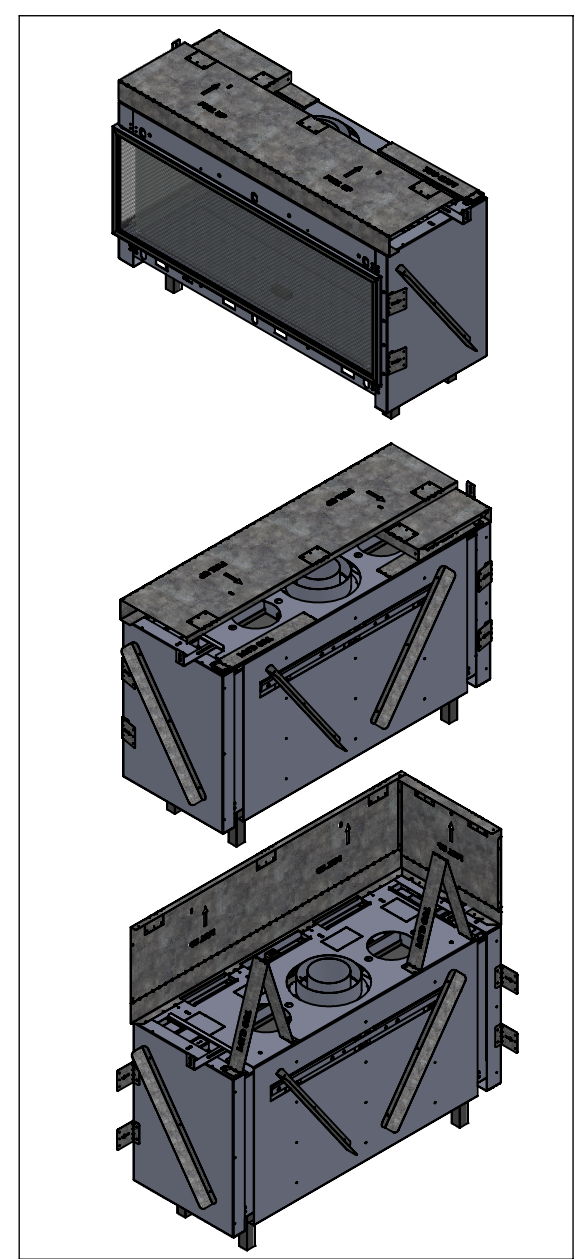

## Corner Ls 110

**Manufacturer Update – Zero Clearance Installation Unit**  
 Manufacturer Effective Date: March 5<sup>th</sup> 2018  
 Serial Number Forward : #15150