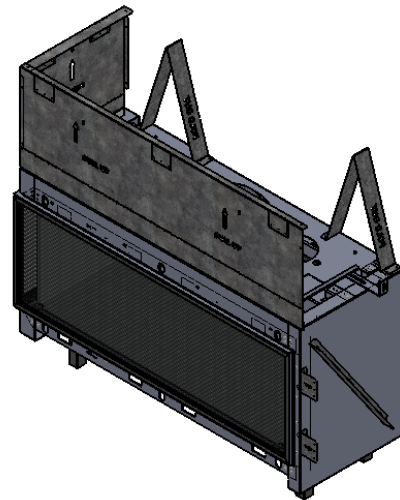

## Corner Ls 110

**Manufacturer Update – Zero Clearance Installation Unit**  
 Manufacturer Effective Date: March 5<sup>th</sup> 2018  
 Serial Number Forward : #15150