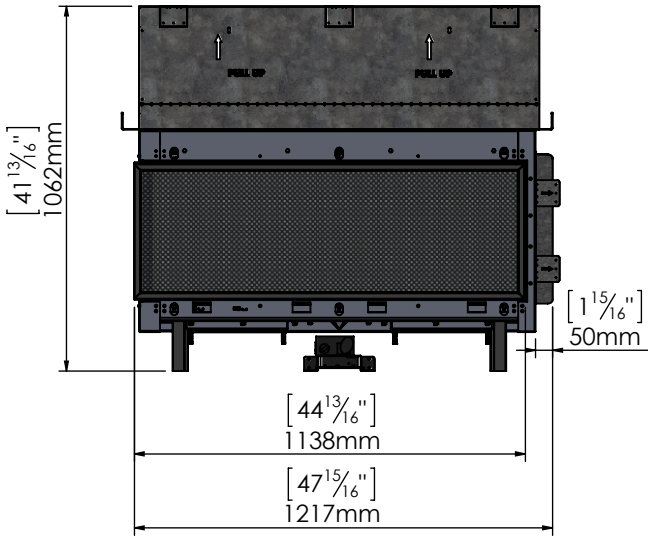

## Corner Ls 110

**Manufacturer Update – Zero Clearance Installation Unit**  
 Manufacturer Effective Date: March 5<sup>th</sup> 2018  
 Serial Number Forward : #15150