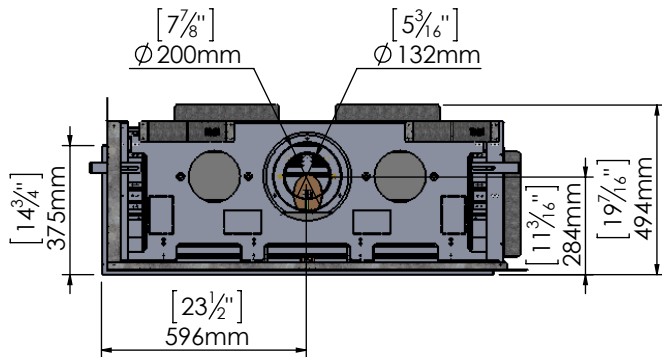

## Corner Ls 110

**Manufacturer Update – Zero Clearance Installation Unit**  
 Manufacturer Effective Date: March 5<sup>th</sup> 2018  
 Serial Number Forward : #15150