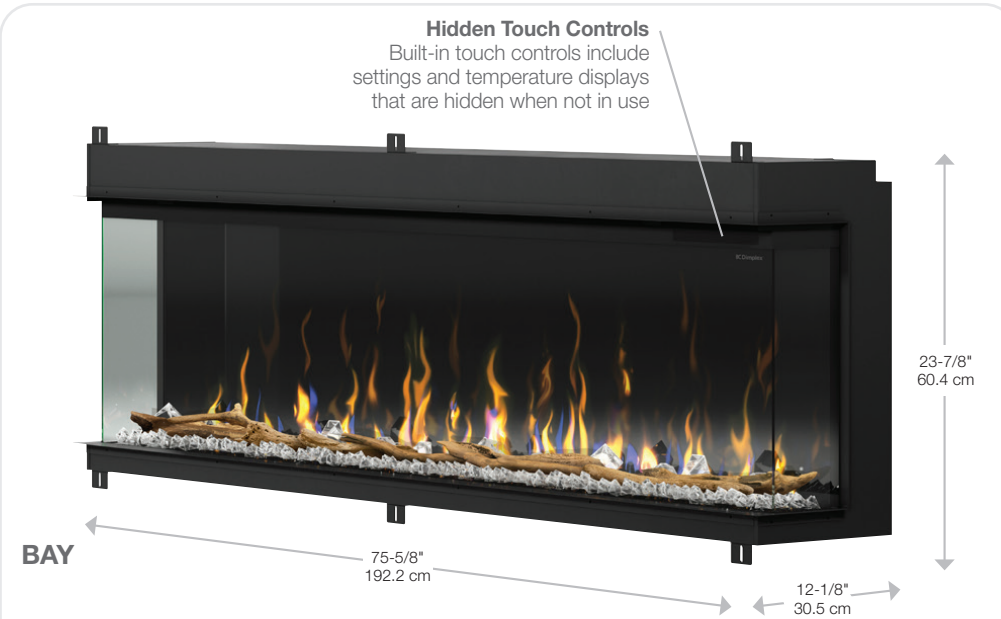

IgniteXL® Bold 74" Linear Electric Fireplace

XLF7417-XD

Features

- **Multi-Fire® XD Flame Effect**
  Vivid flames that are brighter and more lifelike day or night, featuring a new multi-layered color effect that creates a sense of depth. Color settings can be controlled independently or combined in one of five presets.
- **Media Accent Color/Top Light**
  Customize the fireplace interior by adjusting the media bed and top light - select from a range of preset colors or scroll through Prism mode and freeze on your favourite look.
- **Modern Media Bed**
  A stylish multi-media bed includes small and large acrylic crystals with natural-looking driftwood.
- **Bigger, Better Viewing**
  Elevate fireplace enjoyment with an impressive 16" (40.6 cm) high viewing area.
- **ComfortSaver® Heating System**
  Concealed heater with safe ceramic heat, plus 11% energy savings, warms up to 1,000 sq. ft.
- **Eco/Heat Boost**
  Eco reduces the wattage range to maintain a comfortable heat setting, while boost quickly warms a room using maximum heat output for up to 20 minutes.
- **Air Circulation Mode**
  A smart feature that moves room air to keep it fresher.
- **Ambient Light Sensor**
  Automatically adjusts firebox light to suit the room day to night.
- **Built-in Timer**
  Set timer to automatically shut off the fireplace after a preset time, up to 8 hrs.
- **Heat Management**
  Enjoy the ambiance of a fire during the warmer months by deactivating the heater via the controls or hard disconnect the heater during installation when heat is not required.

- **Smart Self-Diagnostics**
  Integrated smart technology that works behind the scenes to enhance the performance of your fireplace by providing maintenance and operation feedback.
- **Hardwire or Plug-in**
  Designed to be direct-wired to a 120 or 240 volt circuit for a seamless look (optional plug kit available).