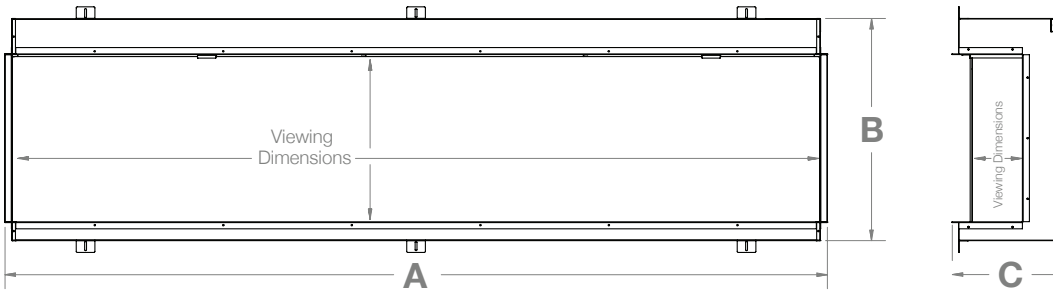

## XLF-XD Series

**Left**

Shown with three - 60" units (XLF6017-XD) linked together and the left side panel removed for a corner and front viewing area.

To get a dramatically oversized fireplace that makes a lasting impression, use the linking kit and combine multiple units in a series to achieve your desired length.

**Bay**  
Shown with three - 60" units

**Front**  
Shown with three - 60" units

**Right**  
Shown with three - 60" units

### Product Dimensions:

Product	A WIDTH (in/cm)	B HEIGHT (in/cm)	C DEPTH (in/cm)	VIEWING DIMENSION - WxHxD (in/cm)
XLF7417-XD	75-5/8 (192.2)	23-7/8 (60.7)	12-1/8 (30.5)	61-5/8 x 16 x 5-1/2 (124.6 x 40.6 x 14.0)