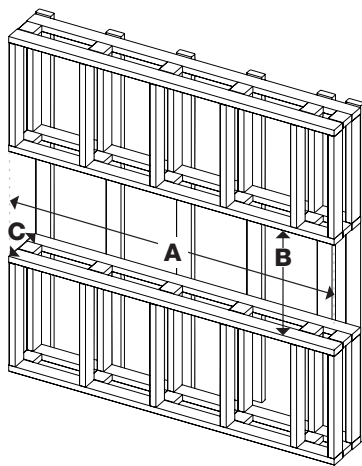

### Product Dimensions:

Product	A WIDTH (in/cm)	B HEIGHT (in/cm)	C DEPTH (in/cm)	VIEWING DIMENSION - WxHxD (in/cm)
XLF7417-XD	75-5/8 (192.2)	23-7/8 (60.7)	12-1/8 (30.5)	61-5/8 x 16 x 5-1/2 (124.6 x 40.6 x 14.0)

### Framing Dimensions:

Width	Height	Depth (minimum)
A	B	C
74-5/8" 189.5 cm	24-1/4" 61.6 cm	11-5/8" 29.5 cm

The dimensions are the same for single-sided, two-sided, or three-sided installations.

Bay Installation