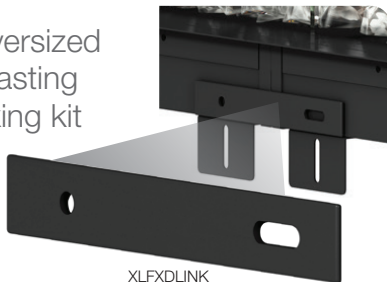

Model #	Description	Lbs/ Kg	UPC	Wty.	Carton Dimensions (WxHxD)		Cube	
					inches	cm	Ft³	M³
XLF7417-XD	74" Linear Electric Fireplace		781052 137257	5 yr.				
XLFXDPLUG	Plug Kit							
XLFXDLINK	Linking Bracket for Modular Installation							

## Modular Installation

## XLF-XD Series

**Left**

Shown with three - 60" units (XLF6017-XD) linked together and the left side panel removed for a corner and front viewing area.

To get a dramatically oversized fireplace that makes a lasting impression, use the linking kit and combine multiple units in a series to achieve your desired length.