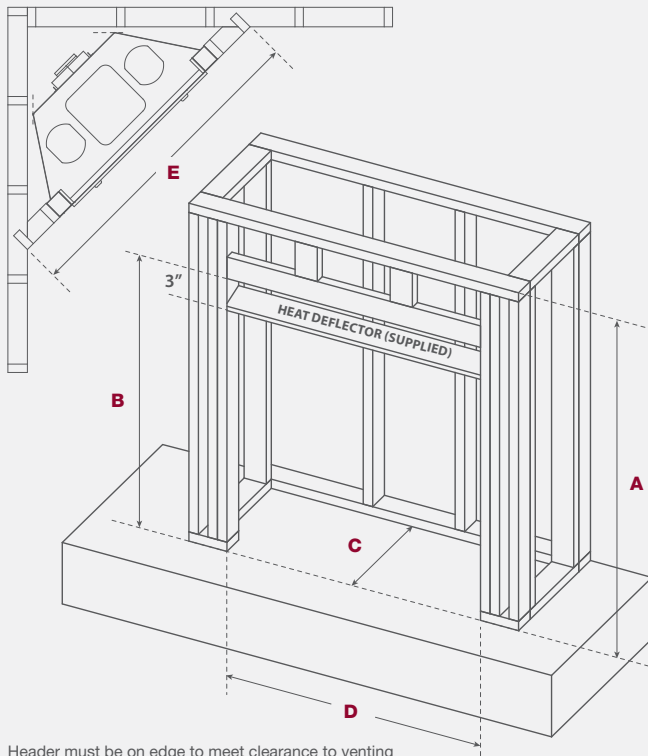

100°F / 38°C Cool Wall†

Wall temperature is cool, creating an area safer for mounting a TV, or hanging artwork.

510°F / 265°C Glass

Reduced glass temperature, combined with the provided screen creates a safe viewing area.

†100°F Wall temperature is taken at 12" above glass opening

Unit Specifications

Icon Legend	
AVAILABLE	+
DEDICATED	◊

NOT AVAILABLE	-
STANDARD	◦

	BTU Natural Gas	BTU Liquid Propane	Venting	Clearance Top - Top vent	Clearance Rear - Top vent	Clearance Sides	Clearance Back	Clearance Floor	Clearance Mantel	Front viewing area	Front glass type	Standard media	Invisimesh screen	Power vent	Remote control	Fans	Uplighting	Downlighting
DRSQ38*I-2	24,000	19,500	5"/8" [△]	21	17	1	0	0	6	33 ¹ / ₁₆ " X 22 ⁷ / ₈ "	Tempered	n/a	◦	+	◦	◦	-	◦
DRSQ38*I	20,500	16,500	5"/8" [△]	21	17	0	0	0	6	33 ¹ / ₁₆ " X 22 ⁷ / ₈ "	Tempered	n/a	+	+	+	+	-	-

△Can be reduced to 4"7"

DELRAY SQUARE FRAMING

	Flex	Rigid				
Top vented	A	A	B	C	D	E
DRSQ38	59	62 ¹ / ₈ "	44 ⁷ / ₁₆ "	18	40	56 ¹ / ₂ "
Rear vented	A	B	C	D	E	
DRSQ38	55	44 ⁷ / ₁₆ "	18	40	56 ¹ / ₂ "	

DELRAY SQUARE WOOD FACING