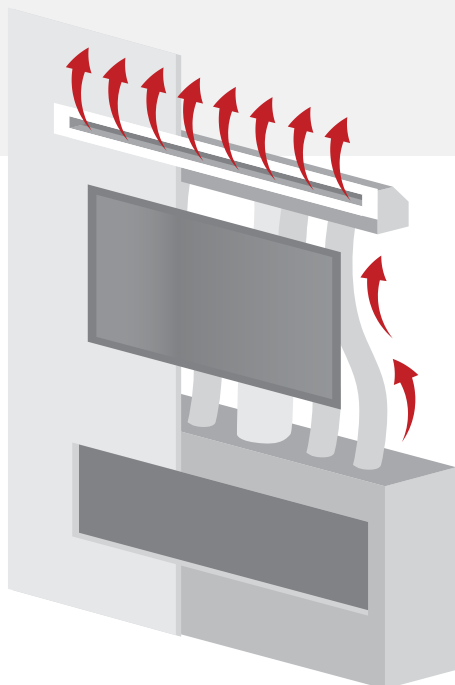

VER. WALL KIT / HDKSVD

COOL WALL KIT DIMENSIONS

SIDEWALL DIMENSIONS

	A	B	C	D
36" TV Kit	39 ¹⁵ / ₁₆	38 ⁷ / ₈	N/A	7 ¹ / ₁₆

170°F / 76°C Heat Vent

Heat is diverted through the Cool Wall Advantage kit, safely bypassing the space above the fireplace.

100°F / 38°C Cool Wall†

Wall temperature is cool, creating an area safer for mounting a TV, or hanging artwork.

510°F / 265°C Glass

Reduced glass temperature, combined with the provided screen creates a safe viewing area.