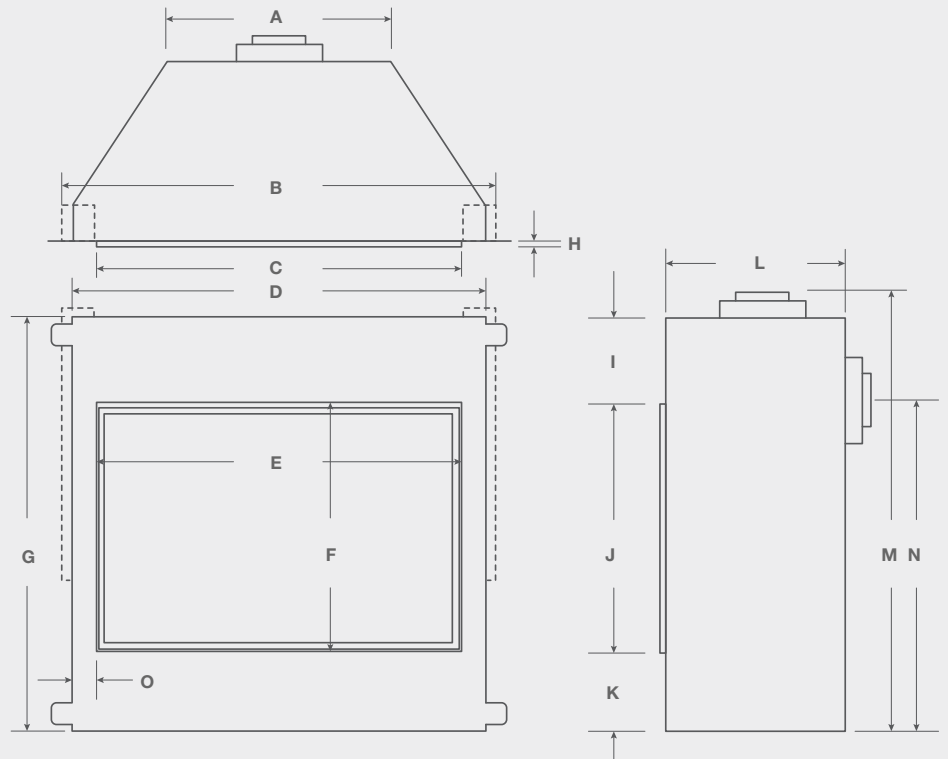

DELRAY SQUARE DIMENSIONS

	A	B	C	D	E	F	G	H	I	J	K	L	M	N	O
DRSQ38	20³/₄	39¹/₁₆	33³/₄	38	33¹/₁₆	22⁷/₁₆	38	1/2	8³/₄	22¹/₁₆	7¹/₄	16¹/₂	40⁵/₁₆	30¹/₂	2¹/₁₆