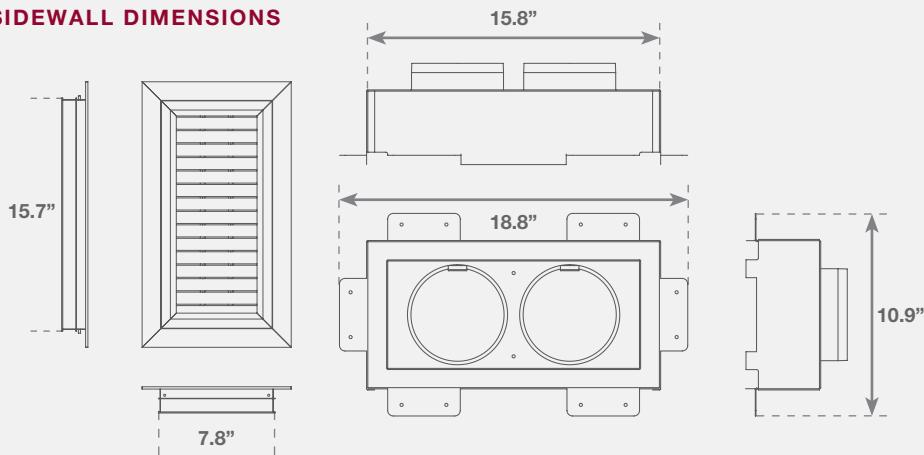

VER. WALL KIT / HDKSVD

COOL WALL KIT DIMENSIONS

SIDEWALL DIMENSIONS

	A	B	C	D
36" TV Kit	39 ¹⁵ / ₁₆	38 ⁷ / ₈	N/A	7 ¹ / ₁₆

170°F / 76°C Heat Vent

Heat is diverted through the Cool Wall Advantage kit, safely bypassing the space above the fireplace.