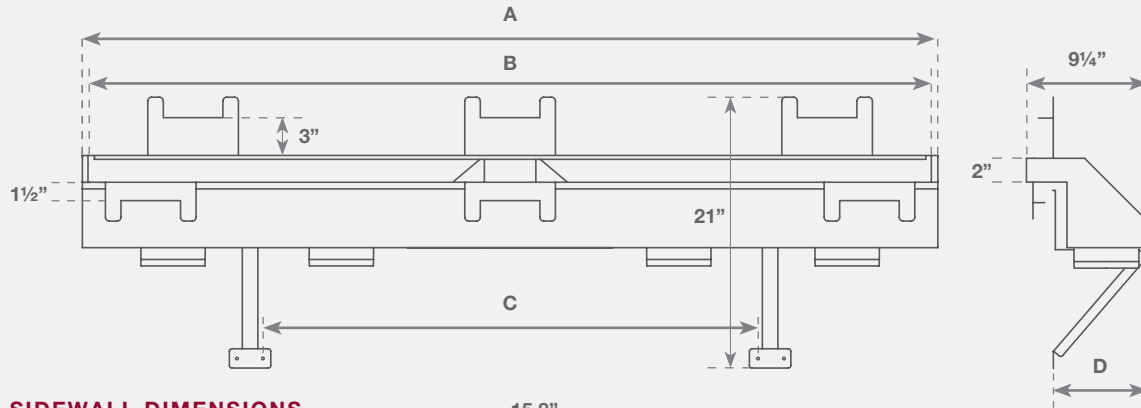

VER. WALL KIT / HDKSVD

COOL WALL KIT DIMENSIONS

SIDEWALL DIMENSIONS

	A	B	C	D
36" TV Kit	39 ¹⁵ / ₁₆	38 ⁷ / ₈	N/A	7 ¹ / ₁₆

170°F / 76°C Heat Vent

Heat is diverted through the Cool Wall Advantage kit, safely bypassing the space above the fireplace.