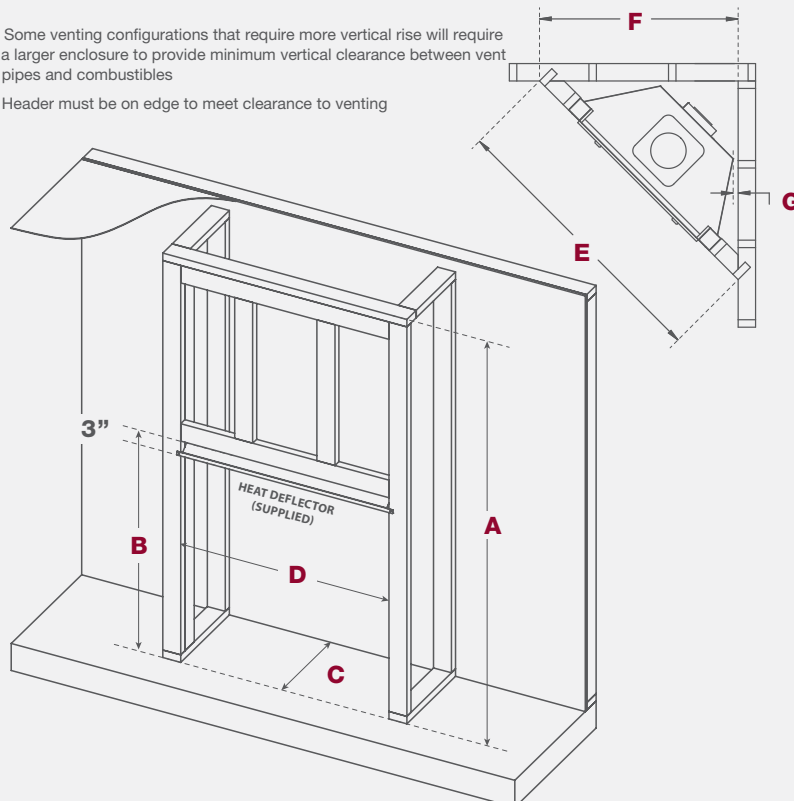

ΔCan be reduced to 4"7"

DELRAY SQUARE FRAMING (MINIMUM DIMENSIONS)

	A*	B	C	D	E	F	G
DRSQ34	49	40½	18	36	52²/₁₆	37¹/₁₆	1
DRSQ38	62½	44⁷/₁₆	18	40³/₁₆	59¼	41⁷/₈	2
DRSQ42	72	51	21	45	62²/₁₆	44½	1
DRSQ46	84	55	22	49	67³/₈	47⁵/₈	1

* Some venting configurations that require more vertical rise will require a larger enclosure to provide minimum vertical clearance between vent pipes and combustibles

Header must be on edge to meet clearance to venting