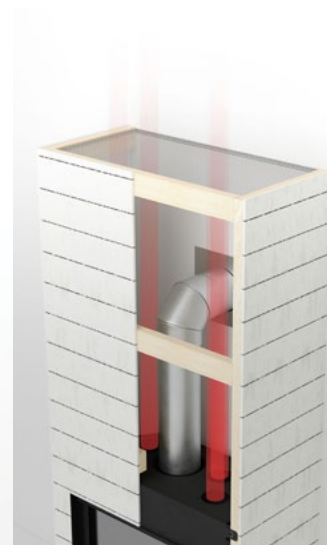

CHASE VENTING VALANCE

Prevent heat from being trapped within the chase by leaving the top open to allow heat to ventilate back into the room.

Cool Wall Release

DRSQ38 VENTED CHASE SURFACE TEMPERATURES

DRSQ34
Minimum 70² inch opening
DRSQ38
Minimum 100² inch opening
DRSQ42
Minimum 120² inch opening
DRSQ46
Minimum 140² inch opening

Temperatures shown are based on a DRSQ38NI-2 with vented chase

Minimum 6' chase
(When venting ports open or using Cool Wall Advantage kit)
Minimum 7' chase for DRSQ46

Included cement board and stud heat deflector not required when using the Cool Wall Release or Cool Wall Advantage System.

90°F
16" ABOVE OPENING

100°F
12" ABOVE OPENING

115°F
8" ABOVE OPENING

130°F
4" ABOVE OPENING

Combustible Finish

VENTING PORTS

Opening the venting ports diverts heat through the chase, resulting in lower wall surface temperatures