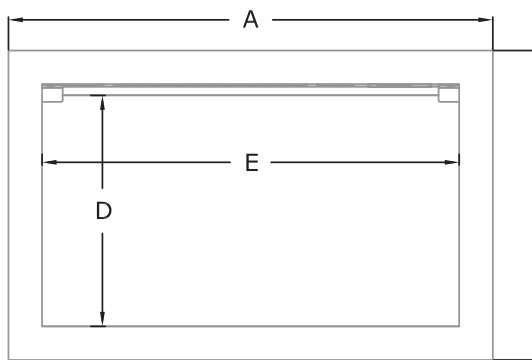

Model	A	B	C	D	E	F	G
OSO-45	47-7/8"	22-1/4"	12"	16-3/8"	45"	41-1/2"	11-1/2"
OSO-60	62-7/8"	22-1/4"	12"	16-3/8"	60"	56-1/2"	11-1/2"

OSSEO SERIES

Specifications

Model	Osseo 29 Insert	Osseo 34 Insert	Osseo 45 Linear	Osseo 60 Linear
Height	19-7/16"	23-1/2"	22-1/4"	22-1/4"
Width	28-3/4"	32-9/16"	47-7/8"	62-7/8"
Back Width	28-3/4"	32-9/16"	41-1/2"	56-1/2"
Depth	11-1/2"	11-1/2"	11-1/2"	11-1/2"
Weight	64 lbs.	76 lbs.	109 lbs.	137 lbs.
Viewing Area	15" x 27-11/6"	19-1/4" x 31-1/2"	16-3/8" x 45"	16-3/8" x 60"
BTU	5,000	5,000	5,000	5,000
Heater	Two Stage (Hi/Lo) with Blower			
Electrical	Plug in or hardwired 120V with Energy Saving LED light kits			
Timer	Minimum: 30 Mins Maximum: 8 Hours			
Rear Flame Options	Orange, Blue, Orange/Blue Mixed			
Ember Bed Light Options	Red, Ember, Orange, Yellow, Green, Sea Breeze, Blue, Purple, Pink, Magenta, White, Multi-Color Changing			
Included Media	Small Crystals, Large Crystals, River Rock			
Optional Media	Driftwood, Traditional Logs, Lava Rock			
Remote	Included			
Rectangle Surround	Overlay Front Included	Overlay Front Included	Overlay Front Included	Overlay Front Included
Optional Rectangle Surrounds	Chaska 29 Fronts	Chaska 34 Fronts	N/A	N/A