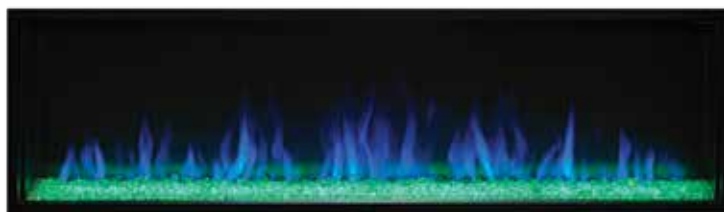

Osseo 34 with Orange flame, Orange Ember bed, River Rock, Traditional Logs with a Prairie screen front