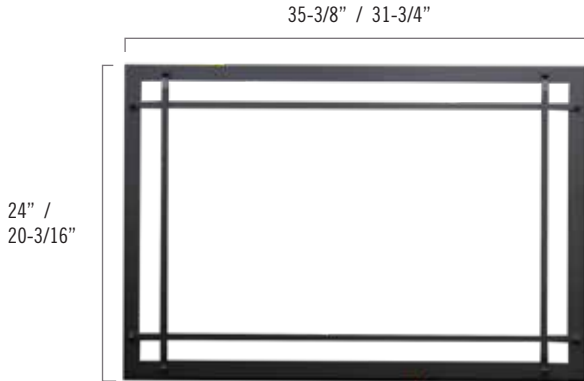

Prairie Screen Front
Screen Front available in Black