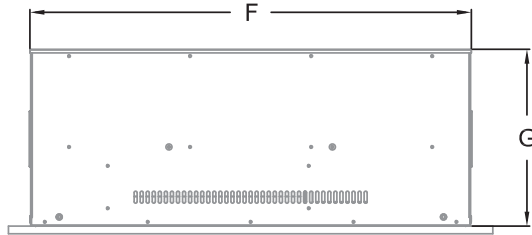

Osseo 60 with a Blue flame and Green ember bed

Osseo 34 with Orange flame, Orange Ember bed, River Rock, Traditional Logs with a Prairie screen front

OSSEO SERIES

Application Dimensions

Model	A	B	C	D	E	F	G	H
OSO-29	31-1/2"	20-1/8"	12"	15"	27-11/16"	28-3/4"	11-1/2"	19-7/16"
OSO-34	35-5/16"	24-1/8"	12"	19-1/4"	31-1/2"	32-9/16"	11-1/2"	23-1/2"

Model	A	B	C	D	E	F	G
OSO-45	47-7/8"	22-1/4"	12"	16-3/8"	45"	41-1/2"	11-1/2"
OSO-60	62-7/8"	22-1/4"	12"	16-3/8"	60"	56-1/2"	11-1/2"

OSSEO SERIES

Specifications

Model	Osseo 29 Insert	Osseo 34 Insert	Osseo 45 Linear	Osseo 60 Linear
Height	19-7/16"	23-1/2"	22-1/4"	22-1/4"
Width	28-3/4"	32-9/16"	47-7/8"	62-7/8"
Back Width	28-3/4"	32-9/16"	41-1/2"	56-1/2"
Depth	11-1/2"	11-1/2"	11-1/2"	11-1/2"
Weight	64 lbs.	76 lbs.	109 lbs.	137 lbs.
Viewing Area	15" x 27-11/6"	19-1/4" x 31-1/2"	16-3/8" x 45"	16-3/8" x 60"
BTU	5,000	5,000	5,000	5,000
Heater	Two Stage (Hi/Lo) with Blower			
Electrical	Plug in or hardwired 120V with Energy Saving LED light kits			
Timer	Minimum: 30 Mins Maximum: 8 Hours			
Rear Flame Options	Orange, Blue, Orange/Blue Mixed			
Ember Bed Light Options	Red, Ember, Orange, Yellow, Green, Sea Breeze, Blue, Purple, Pink, Magenta, White, Multi-Color Changing			
Included Media	Small Crystals, Large Crystals, River Rock			
Optional Media	Driftwood, Traditional Logs, Lava Rock			
Remote	Included			
Rectangle Surround	Overlay Front Included	Overlay Front Included	Overlay Front Included	Overlay Front Included
Optional Rectangle Surrounds	Chaska 29 Fronts	Chaska 34 Fronts	N/A	N/A