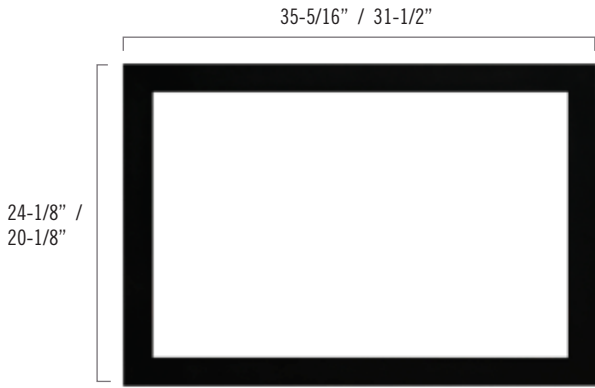

OSSEO SERIES

Screen Fronts

Osseo 29 & 34 Insert/Built-Ins are capable of using Chaska Series Shrouds and Fronts

Standard Surround
Included