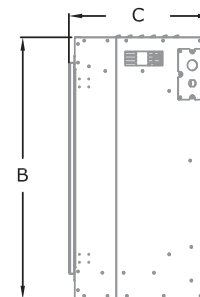

Osseo 60 with a Blue flame and Green ember bed

Osseo 34 with Orange flame, Orange Ember bed, River Rock, Traditional Logs with a Prairie screen front

OSSEO SERIES

Application Dimensions

Model	A	B	C	D	E	F	G	H
OSO-29	31-1/2"	20-1/8"	12"	15"	27-11/16"	28-3/4"	11-1/2"	19-7/16"
OSO-34	35-5/16"	24-1/8"	12"	19-1/4"	31-1/2"	32-9/16"	11-1/2"	23-1/2"

Model	A	B	C	D	E	F	G
OSO-45	47-7/8"	22-1/4"	12"	16-3/8"	45"	41-1/2"	11-1/2"
OSO-60	62-7/8"	22-1/4"	12"	16-3/8"	60"	56-1/2"	11-1/2"

OSSEO SERIES

Specifications

Model	Osseo 29 Insert	Osseo 34 Insert	Osseo 45 Linear	Osseo 60 Linear
Height	19-7/16"	23-1/2"	22-1/4"	22-1/4"
Width	28-3/4"	32-9/16"	47-7/8"	62-7/8"
Back Width	28-3/4"	32-9/16"	41-1/2"	56-1/2"
Depth	11-1/2"	11-1/2"	11-1/2"	11-1/2"
Weight	64 lbs.	76 lbs.	109 lbs.	137 lbs.
Viewing Area	15" x 27-11/6"	19-1/4" x 31-1/2"	16-3/8" x 45"	16-3/8" x 60"
BTU	5,000	5,000	5,000	5,000
Heater	Two Stage (Hi/Lo) with Blower			
Electrical	Plug in or hardwired 120V with Energy Saving LED light kits			
Timer	Minimum: 30 Mins Maximum: 8 Hours			
Rear Flame Options	Orange, Blue, Orange/Blue Mixed			
Ember Bed Light Options	Red, Ember, Orange, Yellow, Green, Sea Breeze, Blue, Purple, Pink, Magenta, White, Multi-Color Changing			
Included Media	Small Crystals, Large Crystals, River Rock			
Optional Media	Driftwood, Traditional Logs, Lava Rock			
Remote	Included			
Rectangle Surround	Overlay Front Included	Overlay Front Included	Overlay Front Included	Overlay Front Included
Optional Rectangle Surrounds	Chaska 29 Fronts	Chaska 34 Fronts	N/A	N/A