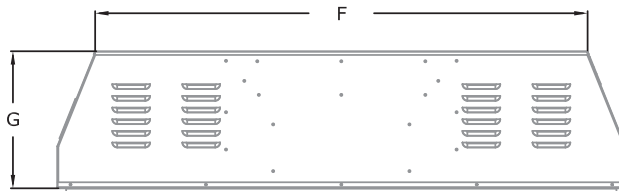

Osseo 60 with a Blue flame and Green ember bed

Osseo 34 with Orange flame, Orange Ember bed, River Rock, Traditional Logs with a Prairie screen front

OSSEO SERIES

Application Dimensions

Model	A	B	C	D	E	F	G	H
OSO-29	31-1/2"	20-1/8"	12"	15"	27-11/16"	28-3/4"	11-1/2"	19-7/16"
OSO-34	35-5/16"	24-1/8"	12"	19-1/4"	31-1/2"	32-9/16"	11-1/2"	23-1/2"

Model	A	B	C	D	E	F	G
OSO-45	47-7/8"	22-1/4"	12"	16-3/8"	45"	41-1/2"	11-1/2"
OSO-60	62-7/8"	22-1/4"	12"	16-3/8"	60"	56-1/2"	11-1/2"

OSSEO SERIES

Specifications

Model	Osseo 29 Insert	Osseo 34 Insert	Osseo 45 Linear	Osseo 60 Linear
Height	19-7/16"	23-1/2"	22-1/4"	22-1/4"
Width	28-3/4"	32-9/16"	47-7/8"	62-7/8"
Back Width	28-3/4"	32-9/16"	41-1/2"	56-1/2"
Depth	11-1/2"	11-1/2"	11-1/2"	11-1/2"
Weight	64 lbs.	76 lbs.	109 lbs.	137 lbs.
Viewing Area	15" x 27-11/6"	19-1/4" x 31-1/2"	16-3/8" x 45"	16-3/8" x 60"
BTU	5,000	5,000	5,000	5,000
Heater	Two Stage (Hi/Lo) with Blower			
Electrical	Plug in or hardwired 120V with Energy Saving LED light kits			
Timer	Minimum: 30 Mins Maximum: 8 Hours			
Rear Flame Options	Orange, Blue, Orange/Blue Mixed			
Ember Bed Light Options	Red, Ember, Orange, Yellow, Green, Sea Breeze, Blue, Purple, Pink, Magenta, White, Multi-Color Changing			
Included Media	Small Crystals, Large Crystals, River Rock			
Optional Media	Driftwood, Traditional Logs, Lava Rock			
Remote	Included			
Rectangle Surround	Overlay Front Included	Overlay Front Included	Overlay Front Included	Overlay Front Included
Optional Rectangle Surrounds	Chaska 29 Fronts	Chaska 34 Fronts	N/A	N/A