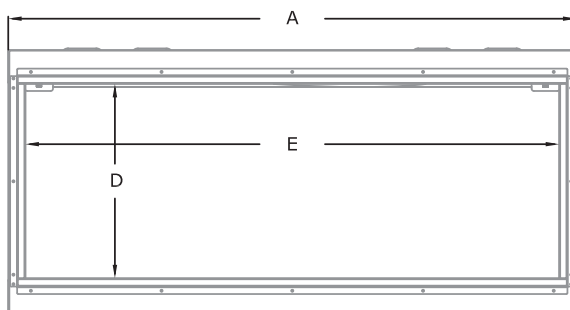

Model	A	B	C	D	E	F	G
OSO-45	47-7/8"	22-1/4"	12"	16-3/8"	45"	41-1/2"	11-1/2"
OSO-60	62-7/8"	22-1/4"	12"	16-3/8"	60"	56-1/2"	11-1/2"