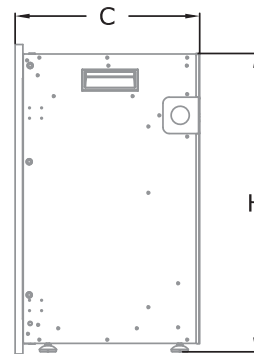

Osseo 60 with a Blue flame and Green ember bed

Osseo 34 with Orange flame, Orange Ember bed, River Rock, Traditional Logs with a Prairie screen front

OSSEO SERIES

Application Dimensions

Model	A	B	C	D	E	F	G	H
OSO-29	31-1/2"	20-1/8"	12"	15"	27-11/16"	28-3/4"	11-1/2"	19-7/16"
OSO-34	35-5/16"	24-1/8"	12"	19-1/4"	31-1/2"	32-9/16"	11-1/2"	23-1/2"

Model	A	B	C	D	E	F	G
OSO-45	47-7/8"	22-1/4"	12"	16-3/8"	45"	41-1/2"	11-1/2"
OSO-60	62-7/8"	22-1/4"	12"	16-3/8"	60"	56-1/2"	11-1/2"

OSSEO SERIES

Specifications

Model	Osseo 29 Insert	Osseo 34 Insert	Osseo 45 Linear	Osseo 60 Linear
Height	19-7/16"	23-1/2"	22-1/4"	22-1/4"
Width	28-3/4"	32-9/16"	47-7/8"	62-7/8"
Back Width	28-3/4"	32-9/16"	41-1/2"	56-1/2"
Depth	11-1/2"	11-1/2"	11-1/2"	11-1/2"
Weight	64 lbs.	76 lbs.	109 lbs.	137 lbs.
Viewing Area	15" x 27-11/6"	19-1/4" x 31-1/2"	16-3/8" x 45"	16-3/8" x 60"
BTU	5,000	5,000	5,000	5,000
Heater	Two Stage (Hi/Lo) with Blower			
Electrical	Plug in or hardwired 120V with Energy Saving LED light kits			
Timer	Minimum: 30 Mins Maximum: 8 Hours			
Rear Flame Options	Orange, Blue, Orange/Blue Mixed			
Ember Bed Light Options	Red, Ember, Orange, Yellow, Green, Sea Breeze, Blue, Purple, Pink, Magenta, White, Multi-Color Changing			
Included Media	Small Crystals, Large Crystals, River Rock			
Optional Media	Driftwood, Traditional Logs, Lava Rock			
Remote	Included			
Rectangle Surround	Overlay Front Included	Overlay Front Included	Overlay Front Included	Overlay Front Included
Optional Rectangle Surrounds	Chaska 29 Fronts	Chaska 34 Fronts	N/A	N/A