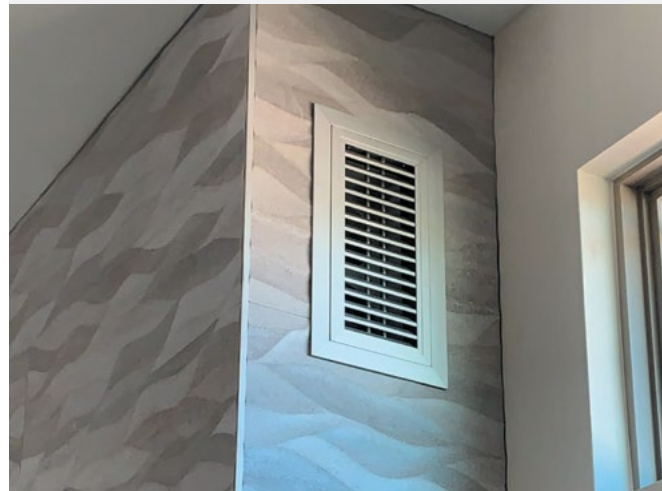

Sidewall kits include

2 Louvers

2 Plenums

Collars

Requires flex venting

SIDEWALL KIT CODES

HORIZONTAL WALL KIT / HDKSD

VERTICAL WALL KIT / HDKSDV