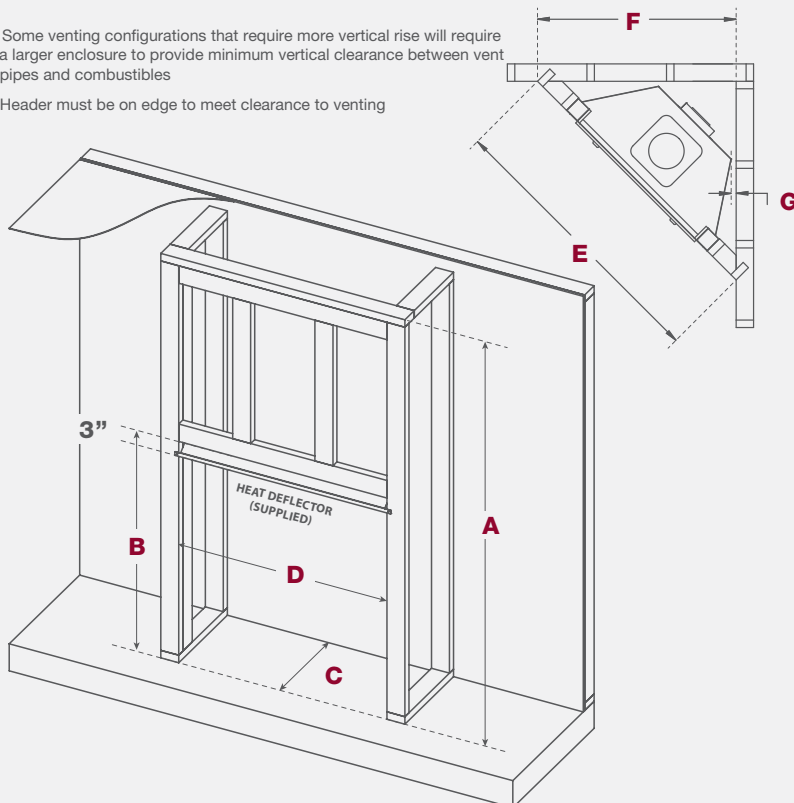

Unit Specifications

Icon Legend

AVAILABLE +

NOT AVAILABLE -

DEDICATED ◊

STANDARD ○

	BTU Natural Gas	BTU Liquid Propane	Venting	Clearance Top - Top Vent	Clearance Rear - Top Vent	Clearance Sides	Clearance Back	Clearance Floor	Clearance Mantel	Front Viewing Area	Front Glass Type	Standard Media	Invisimesh Screen	Powervent	Remote Control	Fans	Uplighting	Downlighting
DRSQ38*I-2	24,000	19,500	5"/8"[△]	21	17	0	1½	0	6	33¹/₁₆ X 22⁷/₈	Borosilicate	n/a	○	+	○	○	-	○
DRSQ38*I	20,500	16,500	5"/8" △	21	17	0	1½	0	6	33¹/₁₆ X 22⁷/₈	Borosilicate	n/a	+	+	+	+	-	-
DRSQ42*I-2	32,500	27,000	5"/8"	28	28	½	1½	0	10	37¹/₁₆ X 26⁷/₈	Borosilicate	n/a	○	+	○	○	-	○
DRSQ42*I	32,500	27,000	5"/8"	28	28	½	1½	0	10	37¹/₁₆ X 26⁷/₈	Borosilicate	n/a	+	+	+	+	-	-
DRSQ46*I-2	40,000	34,000	5"/8"	35	35	½	1	0	10	41¹/₁₆ X 30⁷/₈	Borosilicate	n/a	○	+	○	○	-	○
DRSQ46*I	40,000	34,000	5"/8"	35	35	½	1	0	10	41¹/₁₆ X 30⁷/₈	Borosilicate	n/a	+	+	+	+	-	-

△Can be reduced to 4"7"

DELRAY SQUARE FRAMING (MINIMUM DIMENSIONS)

	A*	B	C	D	E	F	G
DRSQ38	62¹/₈	44⁷/₁₆	18	40³/₁₆	59¹/₄	41⁷/₈	2
DRSQ42	72	51	21	45	62⁷/₁₆	44¹/₈	1
DRSQ46	84	55	22	49	67³/₈	47⁵/₈	1

* Some venting configurations that require more vertical rise will require a larger enclosure to provide minimum vertical clearance between vent pipes and combustibles

Header must be on edge to meet clearance to venting