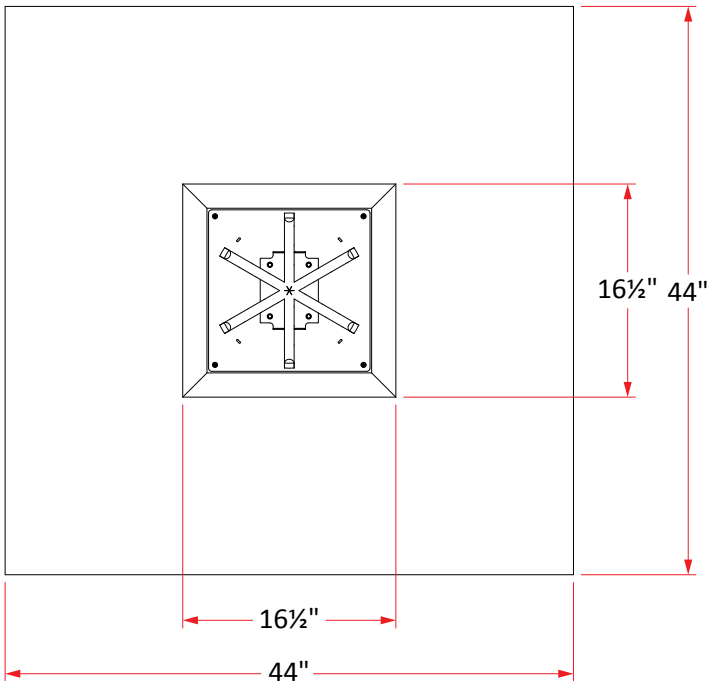

Contempo Square Firetable

Model #: 784-xx-11-V2xC

#784- Contempo Firetable Specs

Dimensions:	44"w x 44"d x 15 1/2"h
Weight:	400 lbs
Key Valve (V2) BTU's:	60,000 (NG)/50,000 (LP)