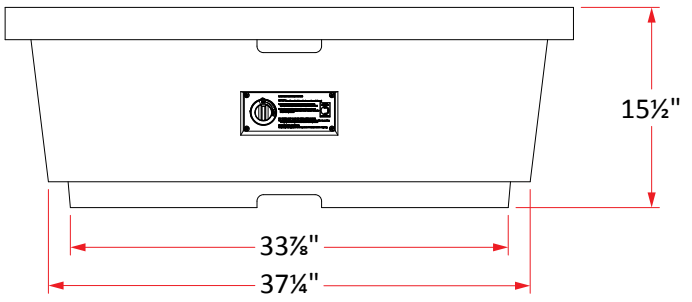

Contempo Square Firetable

Model #: 784-xx-11-V2xC

#784- Contempo Firetable Specs

Dimensions:	44"w x 44"d x 15 1/2"h
Weight:	400 lbs
Key Valve (V2) BTU's:	60,000 (NG)/50,000 (LP)