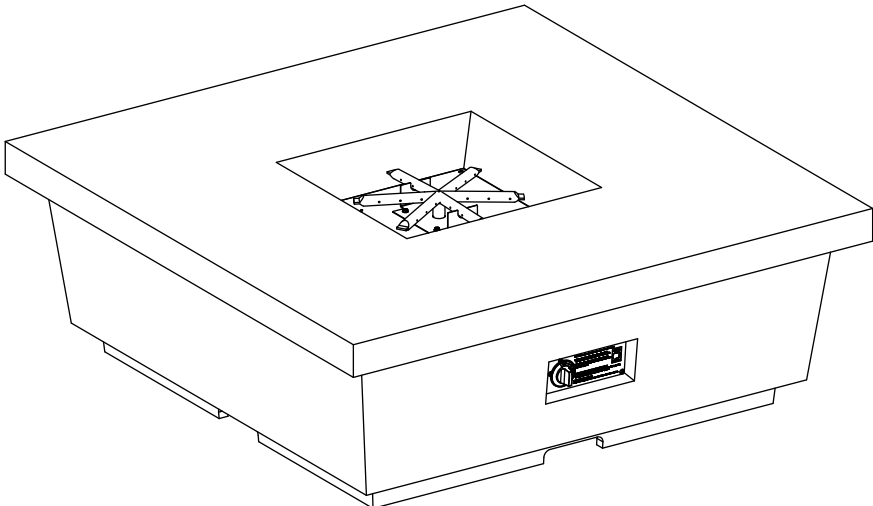

Contempo Square Firetable

Model #: 784-xx-11-V2xC

#784- Contempo Firetable Specs

Dimensions:	44"w x 44"d x 15 1/2"h
Weight:	400 lbs
Key Valve (V2) BTU's:	60,000 (NG)/50,000 (LP)