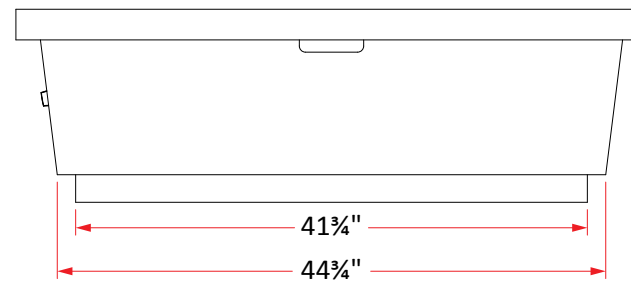

# Contempo Rectangle Firetable

Model #: 783-xx-11-V4xC

**AMERICAN**  
**FYRE DESIGNS™**  
outdoor Products Collection

## #783- Contempo Firetable Specs

Dimensions:	52"w x 36"d x 15 1/2"h
Weight:	350 lbs
Key Valve (V4) BTU's:	60,000 (NG)/50,000 (LP)