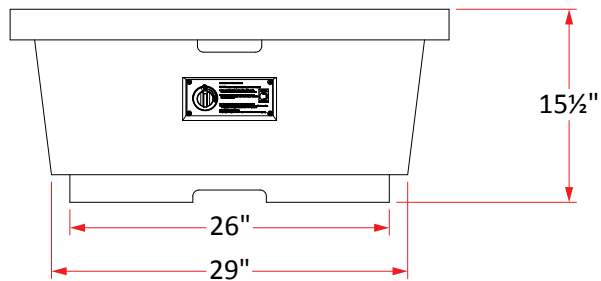

Contempo Rectangle Firetable

Model #: 783-xx-11-V4xC

AMERICAN
FYRE DESIGNS™
outdoor Products Collection

#783- Contempo Firetable Specs

Dimensions:	52"w x 36"d x 15 1/2"h
Weight:	350 lbs
Key Valve (V4) BTU's:	60,000 (NG)/50,000 (LP)