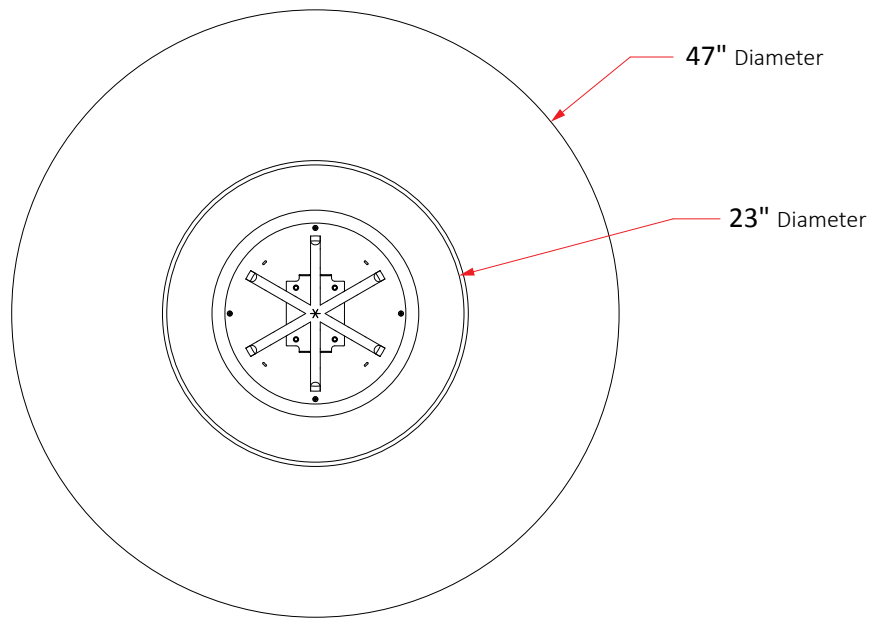

Contempo Round Firetable

Model #: 782-xx-11-V2xC

AMERICAN
FYRE DESIGNS™
outdoor Products Collection

#782- Contempo Firetable Specs

Dimensions:	47" diameter x 15½"h
Weight:	325 lbs
Key Valve (V2) BTU's:	60,000 (NG)/50,000 (LP)