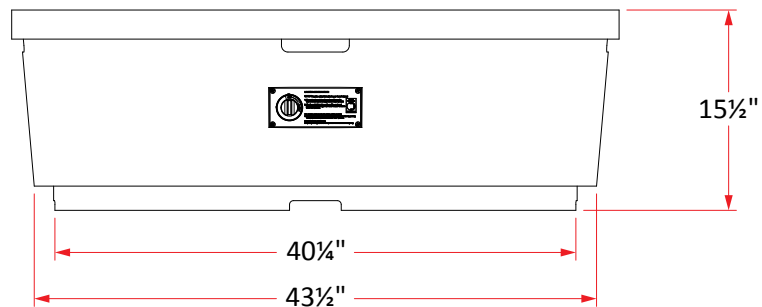

Contempo Round Firetable

Model #: 782-xx-11-V2xC

AMERICAN
FYRE DESIGNS™
outdoor Products Collection

#782- Contempo Firetable Specs

Dimensions:	47" diameter x 15½"h
Weight:	325 lbs
Key Valve (V2) BTU's:	60,000 (NG)/50,000 (LP)