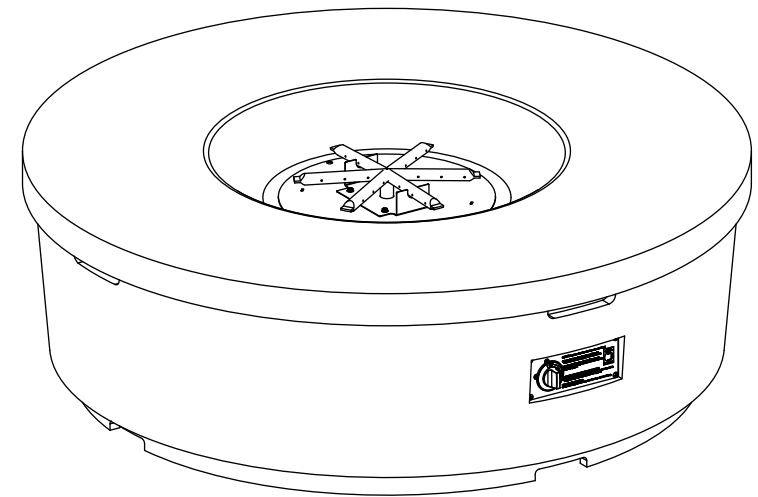

Contempo Round Firetable

Model #: 782-xx-11-V2xC

AMERICAN
FYRE DESIGNS™
outdoor Products Collection

#782- Contempo Firetable Specs

Dimensions:	47" diameter x 15½"h
Weight:	325 lbs
Key Valve (V2) BTU's:	60,000 (NG)/50,000 (LP)