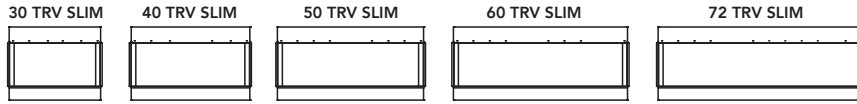

XL DEEP

SLIM

XL EXTRA TALL

EXCLUSIVE FLAME SET

Ambient canopy lighting: Shown On and Off, illuminate media like never before with a spectrum of lighting in 13 different colors.

UNIQUE PRESENTATION

Fire & Ice Flame®: Vibrant multi-colored state-of-the-art FIRE & ICE® flame that is easily changed from purple to orange or yellow to blue to purple, rose or violet to blue with just a click of the remote.

FOUR INSTALLATION CONFIGURATIONS

- All 3 sides of glass visible
- Left side visible
- Right visible
- Front only for an extra deep (14 1/4") fireplace

Tru-View Book JAN 20

Distributed By:

We reserve the right to update products, specifications and dimensions are subject to change. Please refer to the product manual to verify measurements and clearance requirements. All local building codes must be followed.

Amantii

Visit our online showrooms at:

www.amantii.com