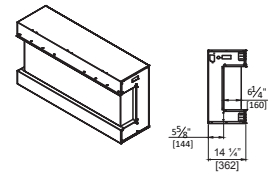

XL DEEP

SLIM

XL EXTRA TALL

EXCLUSIVE FLAME SET

Ambient canopy lighting: Shown On and Off, illuminate media like never before with a spectrum of lighting in 13 different colors.

UNIQUE PRESENTATION

Fire & Ice Flame®: Vibrant multi-colored state-of-the-art FIRE & ICE® flame that is easily changed from purple to orange or yellow to blue to purple, rose or violet to blue with just a click of the remote.

FOUR INSTALLATION CONFIGURATIONS

- All 3 sides of glass visible
- Left side visible
- Right visible
- Front only for an extra deep (14 1/4") fireplace

Tru-View Book JAN 20

Distributed By:

We reserve the right to update products, specifications and dimensions are subject to change. Please refer to the product manual to verify measurements and clearance requirements. All local building codes must be followed.

Amantii

Visit our online showrooms at:

www.amantii.com