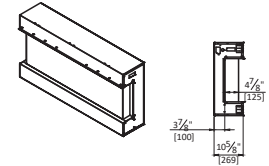

XL DEEP

SLIM

XL EXTRA TALL

EXCLUSIVE FLAME SET

Ambient canopy lighting: Shown On and Off, illuminate media like never before with a spectrum of lighting in 13 different colors.

UNIQUE PRESENTATION

Fire & Ice Flame®: Vibrant multi-colored state-of-the-art FIRE & ICE® flame that is easily changed from purple to orange or yellow to blue to purple, rose or violet to blue with just a click of the remote.

FOUR INSTALLATION CONFIGURATIONS

- All 3 sides of glass visible
- Left side visible
- Right visible
- Front only for an extra deep (14 1/4") fireplace

Tru-View Book JAN 20

Distributed By:

We reserve the right to update products, specifications and dimensions are subject to change. Please refer to the product manual to verify measurements and clearance requirements. All local building codes must be followed.

Amantii

Visit our online showrooms at:

www.amantii.com