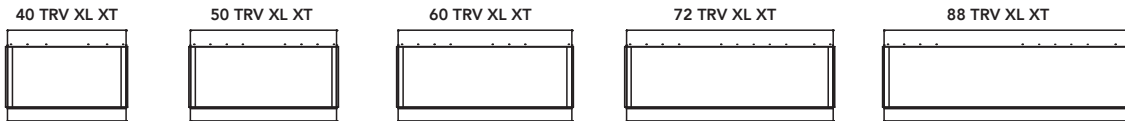

XL EXTRA TALL