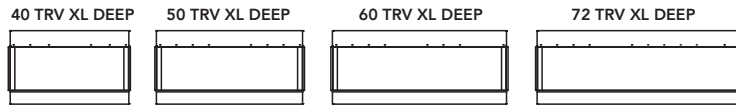

XL DEEP

SLIM

XL EXTRA TALL

EXCLUSIVE FLAME SET

Ambient canopy lighting: Shown On and Off, illuminate media like never before with a spectrum of lighting in 13 different colors.

UNIQUE PRESENTATION

Fire & Ice Flame®: Vibrant multi-colored state-of-the-art FIRE & ICE® flame that is easily changed from purple to orange or yellow to blue to purple, rose or violet to blue with just a click of the remote.

FOUR INSTALLATION CONFIGURATIONS

- All 3 sides of glass visible
- Left side visible
- Right visible
- Front only for an extra deep (14 1/4") fireplace

Tru-View Book JAN 20

Distributed By:

We reserve the right to update products, specifications and dimensions are subject to change. Please refer to the product manual to verify measurements and clearance requirements. All local building codes must be followed.

Amantii

Visit our online showrooms at:

www.amantii.com