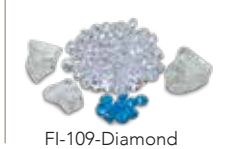

XL DEEP

STUNNING FROM ANY ANGLE

Makes a bold statement of elegance that is sure to capture the imagination of any guest who happen upon its presence. Versatile and stunning, this fireplace has four installation options: 3 sided open, left side open, right side open or both sides "closed".

Designed for finishing materials to built flush to the lip for a clean face finish. Built-In only. No trim or surround included.

Perfect for any space, inside or out, including bathrooms.

Boasting a depth of 14-1/4", the TRU-VIEW-XL DEEP features two flame sets, ambient canopy lighting in 13 colors to illuminate the decorative media like never before and our exclusive FIRE & ICE® flame presentation. Additional media available for purchase.

KEY FEATURES

- FIRE & ICE® Flame Presentation. Three light strips allow for yellow, orange, blue, violet & rose colored flames
- Heater & Fan. Flame operates with or without heat
- Thermostat hard-wire ready. Electrical hard-wire ready
- Perfect for zone heating approx. 400-500 sq ft. 4800 BTU
- Illuminate decorative media like never before with ambient canopy lighting in 13 colors
- Your choice of Designer Media kit - deluxe log set, black stones, rocks, pebbles, vermiculite chips and embers
- Approved for Indoor and Outdoor Use

IDEAL APPLICATIONS

- Residential spaces
- Patios
- Outdoor spaces
- Commercial spaces
- Restaurants
- New construction or renovations

TECHNICAL SPECS

Volts	120
Amps	13
Watts	1500 max
Heater On	1500 watts high, 750 watts low
Heater Off	22 watts
Rotor Motor	1 at 5 watts
BTU	4800

50-TRV-XL DEEP

*Height, Width, Depth: 26 5/8 x 53 1/4 x 14 1/4
Glass Viewing Area: 15 5/8 x 45 1/4
Surround Size: No surround
**Shipping Size: 32 1/3 x 60 5/8 x 16
Shipping Weight: 141 lbs. Glass Included

40-TRV-XL DEEP