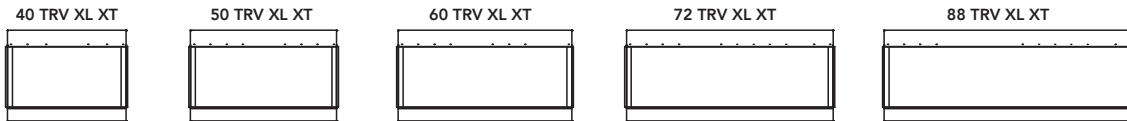

XL EXTRA TALL