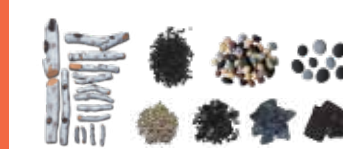

DESIGN-MEDIA-BIRCH-15PCE