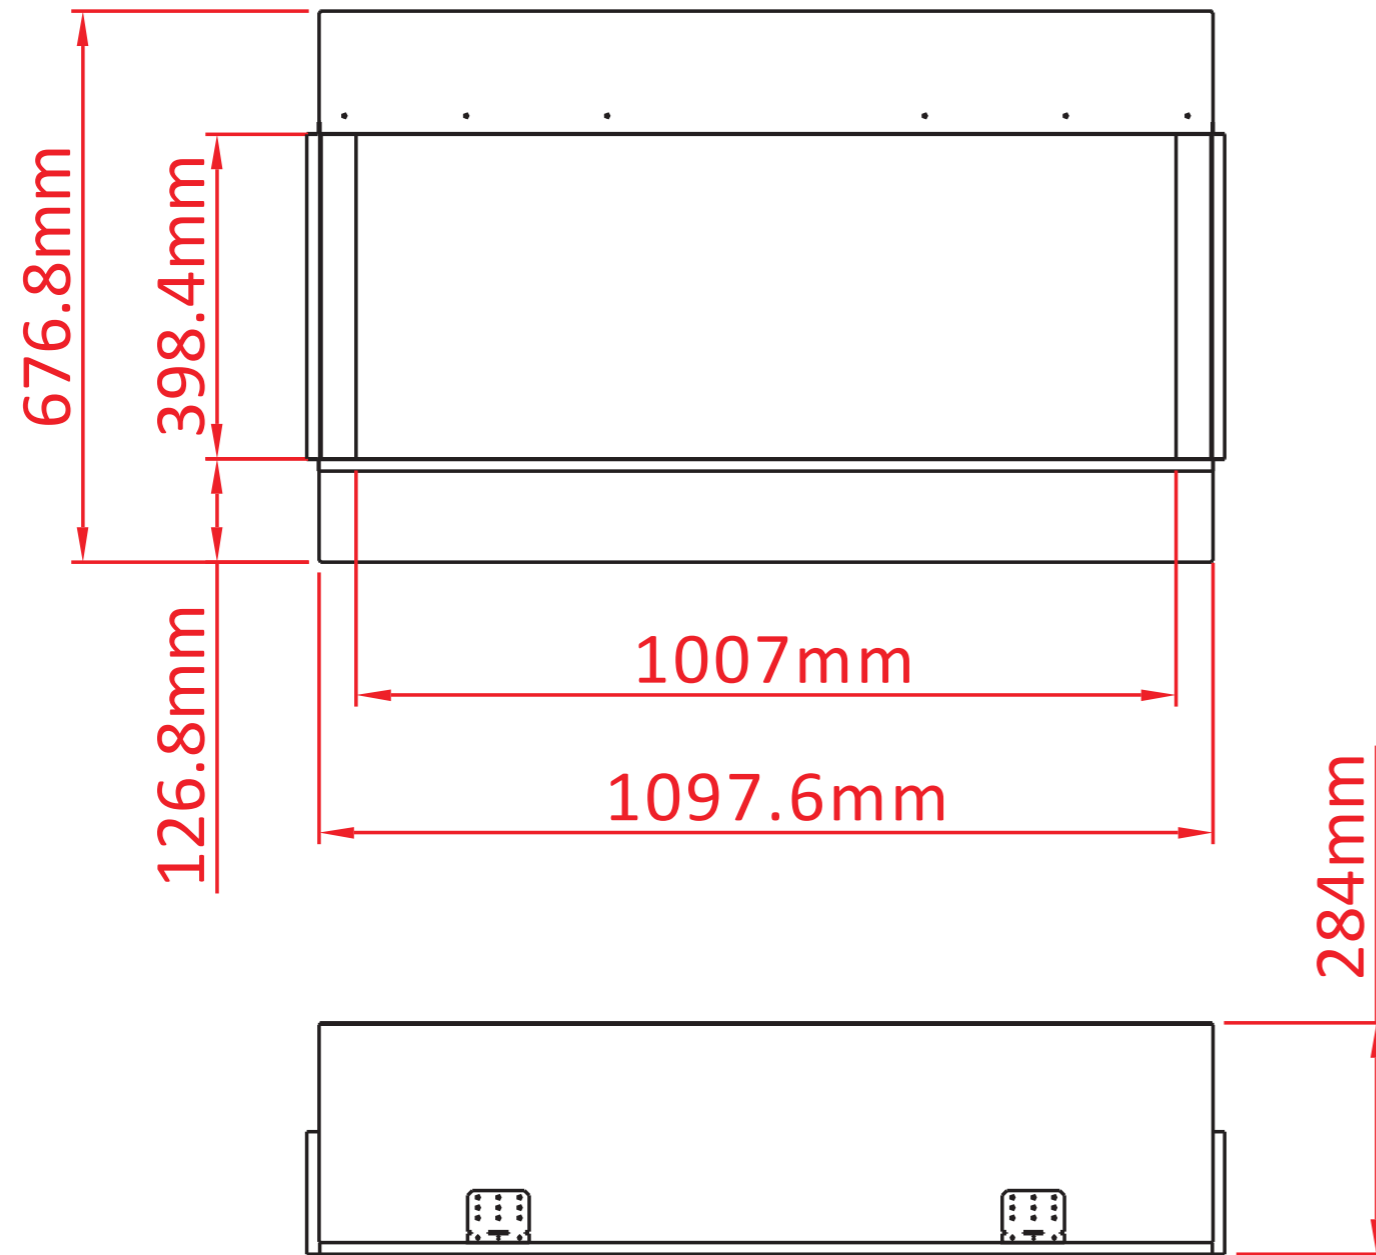

### TECHNICAL SPECIFICATIONS

VOLTS	120	
AMPS	12.5	
WATTS	1500	
HEATER	HIGH	1500 watts
	LOW	750 watts
NO HEATER	19 watts	
LAMPS	QUANTITY	LED
	WATTS	
	TOTAL WATTS	19 watts
ROTOR MOTOR	1 at 5 watts	
HEIGHT,WIDTH,DEPTH	26 5/8" x 43 1/4" x 10 5/8"	
GLASS VIEWING OPENING	15 5/8" X 39 5/8"	
GLASS SIZE	15 5/8" X 39 5/8"	
SHIPPING SIZE	29 1/8" x 47 4/8" x 12 5/8"	
SHIPPING WEIGHT	00.0 lbs	
	UNIT	
	GLASS FRONT	Included
PLUG LOCATION	Left Side	
CORD LENGTH	76"	
APPROX. HEATING AREA	400 sq ft	

SERIES	MODEL		REV
TRU VIEW	40-TV-SLIM		1
SCALE 1"=1'-0"	DATE: 9/4/2019	SHEET 1 OF 1	

### TECHNICAL SPECIFICATIONS

VOLTS	120	
AMPS	12.5	
WATTS	1500	
HEATER	HIGH	1500 watts
	LOW	750 watts
NO HEATER	19 watts	
LAMPS	QUANTITY	LED
	WATTS	
	TOTAL WATTS	19 watts
ROTOR MOTOR	1 at 5 watts	
HEIGHT,WIDTH,DEPTH	67.7 x 109.8 x 26.9 cm	
GLASS VIEWING OPENING	39.8 X 100.7 cm	
GLASS SIZE	39.8 X 100.7 cm	
SHIPPING SIZE	74 x 120.8 x 32 cm	
SHIPPING WEIGHT	UNIT	00.0 Kgs
	GLASS FRONT	Included
	PLUG LOCATION	Left Side
CORD LENGTH	193 cm	
APPROX. HEATING AREA	37 sqm	

*Amantii*

SERIES	MODEL		REV
TRU VIEW	40-TV-SLIM		1
SCALE 1:12	DATE: 9/4/2019	SHEET 1 OF 1	