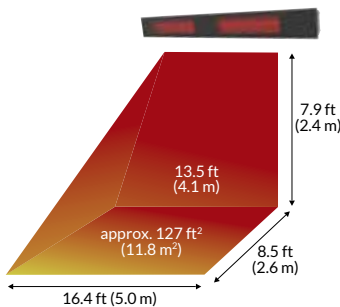

## DIR Series

Surface Installation

Indoor heating area wall-mounted

3000W

Outdoor heating area wall-mounted

3000W