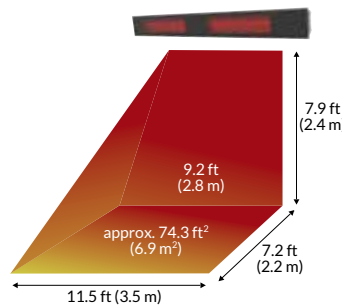

## DIR Series

Surface Installation

Indoor heating area wall-mounted

3000W

Outdoor heating area wall-mounted

3000W