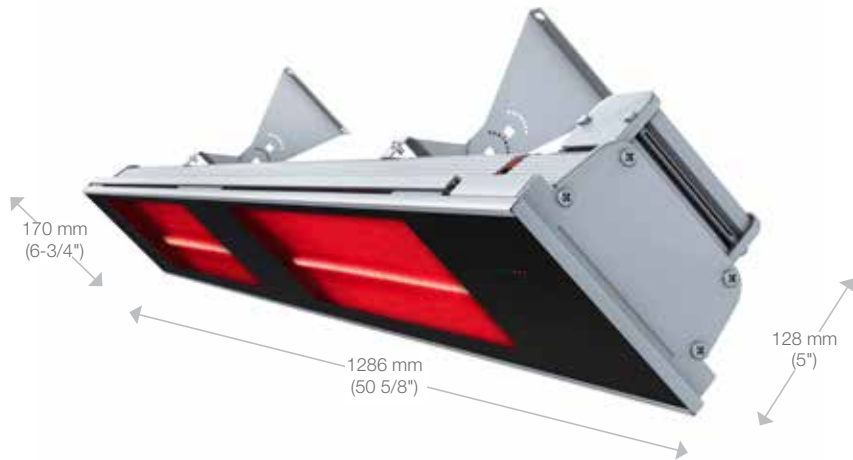

Surface Installation