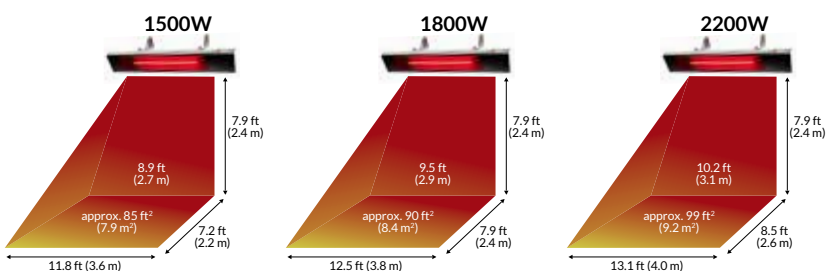

Outdoor heating area wall-mounted

Model #	Description	Mounting	UPC	Watts	Volts	Warranty†	Product Dimensions (WxHxD)	
							Inches	cm
DIR22A10GR	Infrared Ceramic Glass Heater	Wall, Surface Only	781052 123557	2200	240	1 yr.	35-1/2 x 6-3/4 x 3	90.2 x 17.0 x 7.6
DIR18A10GR	Infrared Ceramic Glass Heater	Wall, Ceiling, Surface Only	781052 123533	1800	240	1 yr.		
DIR15A10GR	Infrared Ceramic Glass Heater	Wall, Ceiling, Surface Only	781052 123526	1500	120	1 yr.		