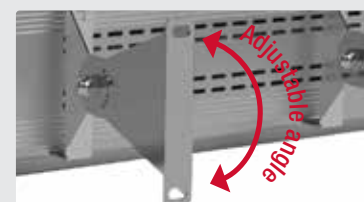

Instant Heat

Ruby halogen bulb provides full power in under 6 seconds

Waterproof

IP65 rated for outdoor or indoor use

Corrosion Resistant

Anodized aluminum casing provides long life

Durable

Up to 5,000 hours of running life

Installation Options

Includes pivoting mounting bracket

Hardware Connection

Designed for permanent installations on a dedicated circuit

Adjustable Angle

Remote control included

Automatic Shutoff

Unit has safety mechanism that automatically shuts off power to the unit after 8 hours of operation