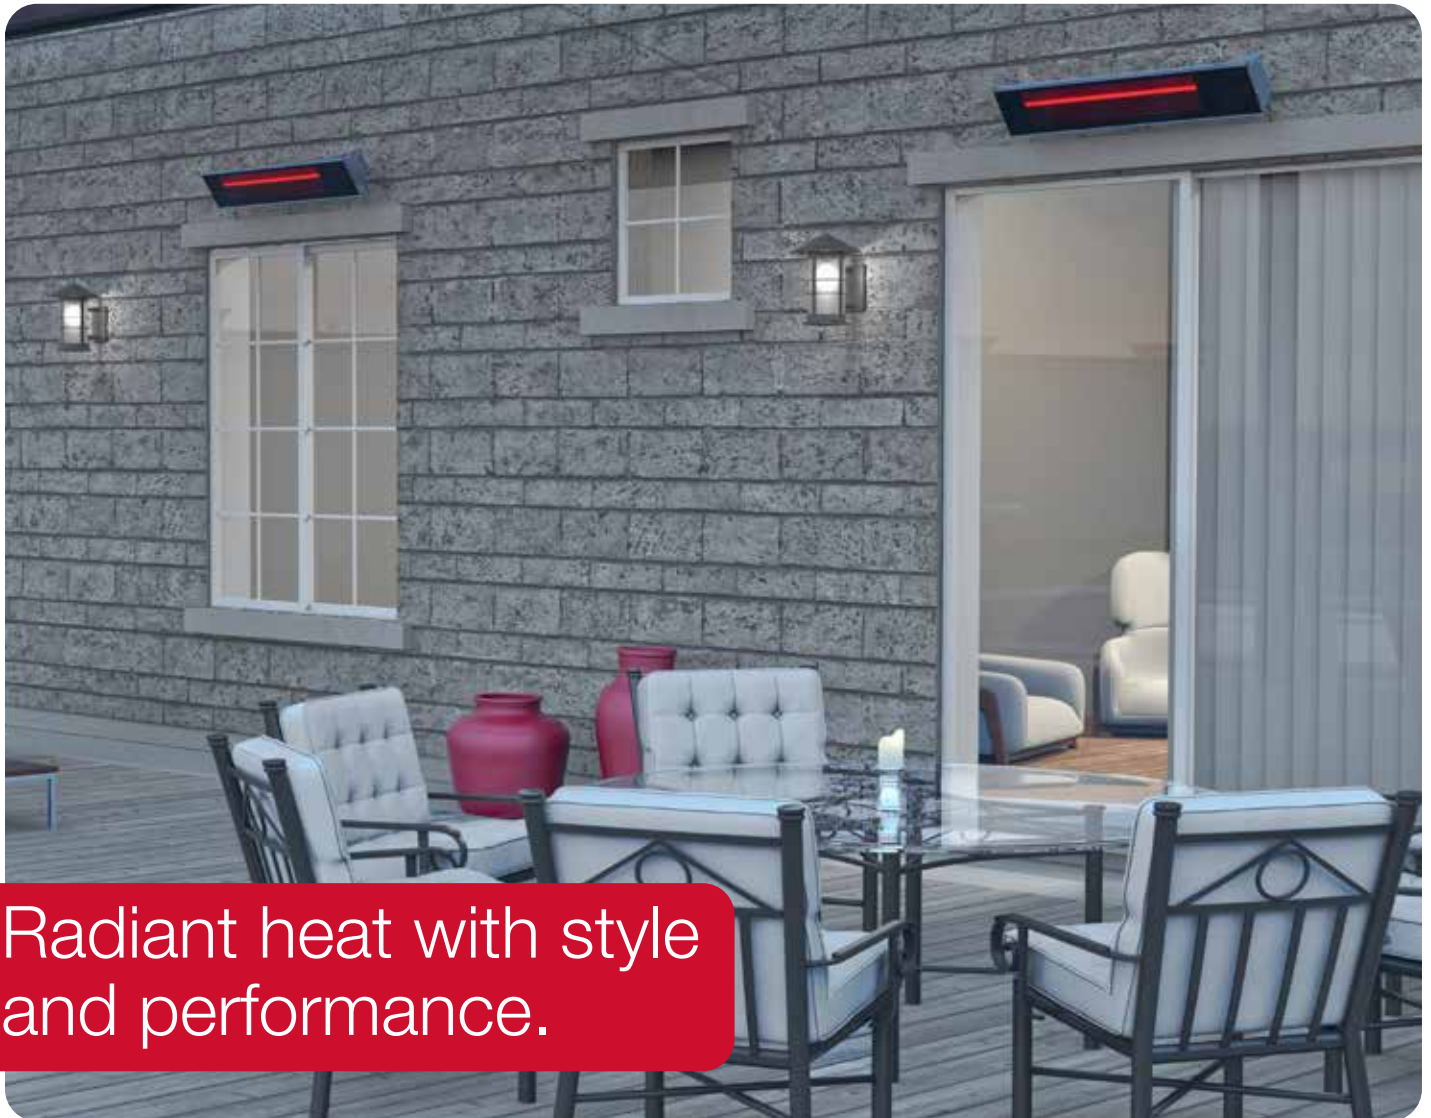

Electric Infrared Heater

Indoor/Outdoor Infrared Heater

DIR Series

Radiant heat with style
and performance.

The precision-engineered Ceramic Glass Infrared Heater provides premium performance that heats as beautifully as it looks. Schott Nextrema[®] ceramic tinted glass combines high-temperature, thermal shock and chemical resistance, excellent infrared transmission, non-porous surface and attractive design. And with full heating power available in under 6 seconds, you can go from cold to comfortable with a quick touch of the remote control.

Instant Heat

Ruby halogen bulb provides full power in under 6 seconds

Waterproof

IP65 rated for outdoor or indoor use

Corrosion Resistant

Anodized aluminum casing provides long life

Durable

Up to 5,000 hours of running life