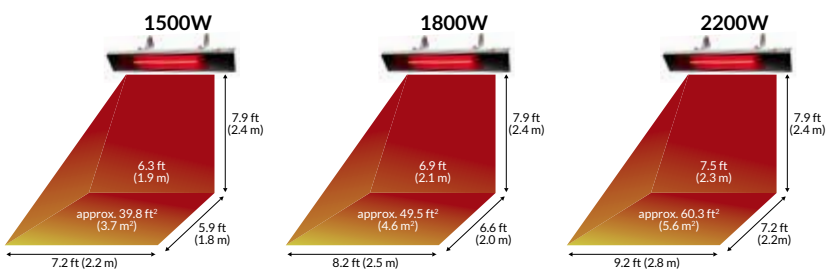

Outdoor heating area wall-mounted

Model #	Description	Mounting	UPC	Watts	Volts	Warranty†	Product Dimensions (WxHxD)	
							Inches	cm
DIR22A10GR	Infrared Ceramic Glass Heater	Wall, Surface Only	781052 123557	2200	240	1 yr.	35-1/2 x 6-3/4 x 3	90.2 x 17.0 x 7.6
DIR18A10GR	Infrared Ceramic Glass Heater	Wall, Ceiling, Surface Only	781052 123533	1800	240	1 yr.		
DIR15A10GR	Infrared Ceramic Glass Heater	Wall, Ceiling, Surface Only	781052 123526	1500	120	1 yr.		