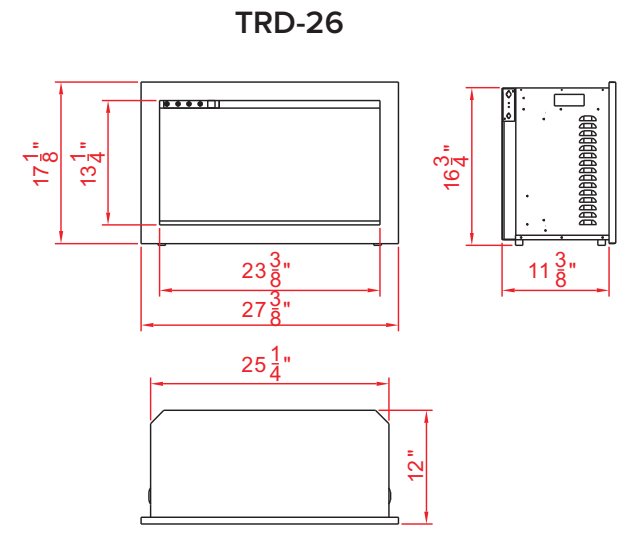

A steel trim and glass inlay are included for the 26, 30, 33 & 38 models only.

DESIGN-MEDIA-BIRCH-10PCE

**Remote control may not be exactly as shown*

TRD-26

*Height, Width, Depth: 16 3/4" x 25 1/4" x 11 3/8"
 Glass Viewing Opening & Size: 13 1/4" x 27 1/2"
 **Shipping Size: 21 4/8" x 33 7/8" x 14 5/8"
 Shipping Weight: 57.5 lbs. Glass Included

TRD-30

*Height, Width, Depth: 19 1/8" x 29 3/8" x 11 3/8"
 Glass Viewing Opening & Size: 15 1/2" x 27 1/2"
 **Shipping Size: 21 4/8" x 33 7/8" x 14 5/8"
 Shipping Weight: 68.6 lbs. Glass Included

TRD-33

*Height, Width, Depth: 22 1/4" x 31 3/4" x 11 3/8"
 Glass Viewing Opening & Size: 18 3/4" x 29 7/8"
 **Shipping Size: 24 5/8" x 36 2/8" x 14 5/8"
 Shipping Weight: 78 lbs. Glass Included

TRD-38

*Height, Width, Depth: 27 1/4" x 37 1/8" x 12 3/8"
 Glass Viewing Opening & Size: 23 5/8" x 35 1/4"
 **Shipping Size: 29 5/8" x 41 6/8" x 15 4/8"
 Shipping Weight: 101.4 lbs. Glass Included

TRD-48 shown with optional Fireglass

TRD-48
 *Height, Width, Depth: 41 1/8" x 47 1/4" x 13 3/4"
 Glass Viewing Opening & Size: 38 5/8" x 45 3/8"
 **Shipping Size: 44" x 51 6/8" x 16 7/8"
 Shipping Weight: 170.4 lbs. Glass Included