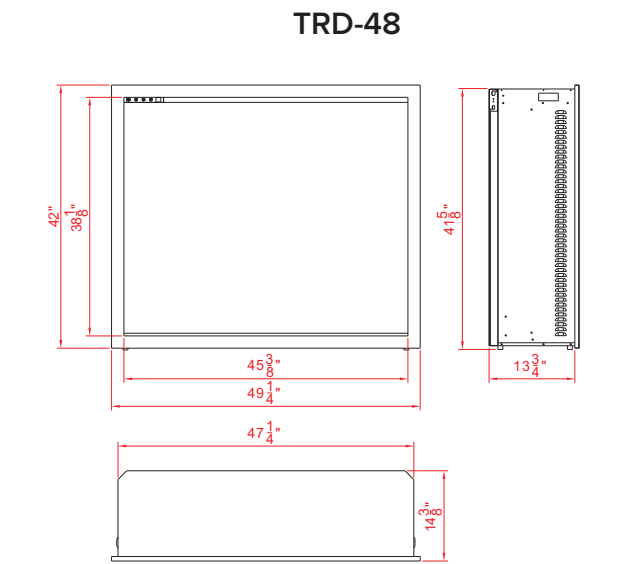

A steel trim and glass inlay are included for the 26, 30, 33 & 38 models only.

DESIGN-MEDIA-BIRCH-10PCE

**Remote control may not be exactly as shown*

TRD-26

*Height, Width, Depth: 16 3/4" x 25 1/4" x 11 3/8"
 Glass Viewing Opening & Size: 13 1/4" x 27 1/2"
 **Shipping Size: 21 4/8" x 33 7/8" x 14 5/8"
 Shipping Weight: 57.5 lbs. Glass Included

TRD-30

*Height, Width, Depth: 19 1/8" x 29 3/8" x 11 3/8"
 Glass Viewing Opening & Size: 15 1/2" x 27 1/2"
 **Shipping Size: 21 4/8" x 33 7/8" x 14 5/8"
 Shipping Weight: 68.6 lbs. Glass Included

TRD-33

*Height, Width, Depth: 22 1/4" x 31 3/4" x 11 3/8"
 Glass Viewing Opening & Size: 18 3/4" x 29 7/8"
 **Shipping Size: 24 5/8" x 36 2/8" x 14 5/8"
 Shipping Weight: 78 lbs. Glass Included

TRD-38

*Height, Width, Depth: 27 1/4" x 37 1/8" x 12 3/8"
 Glass Viewing Opening & Size: 23 5/8" x 35 1/4"
 **Shipping Size: 29 5/8" x 41 6/8" x 15 4/8"
 Shipping Weight: 101.4 lbs. Glass Included

TRD-48 shown with optional Fireglass

TRD-48
 *Height, Width, Depth: 41 1/8" x 47 1/4" x 13 3/4"
 Glass Viewing Opening & Size: 38 5/8" x 45 3/8"
 **Shipping Size: 44" x 51 6/8" x 16 7/8"
 Shipping Weight: 170.4 lbs. Glass Included