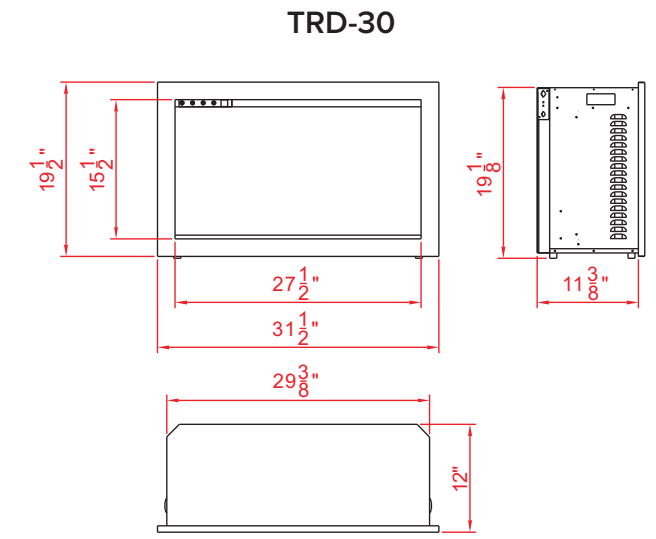

A steel trim and glass inlay are included for the 26, 30, 33 & 38 models only.

DESIGN-MEDIA-BIRCH-10PCE

**Remote control may not be exactly as shown*

TRD-26

*Height, Width, Depth: 16 3/4" x 25 1/4" x 11 3/8"
 Glass Viewing Opening & Size: 13 1/4" x 27 1/2"
 **Shipping Size: 21 4/8" x 33 7/8" x 14 5/8"
 Shipping Weight: 57.5 lbs. Glass Included

TRD-30

*Height, Width, Depth: 19 1/8" x 29 3/8" x 11 3/8"
 Glass Viewing Opening & Size: 15 1/2" x 27 1/2"
 **Shipping Size: 21 4/8" x 33 7/8" x 14 5/8"
 Shipping Weight: 68.6 lbs. Glass Included

TRD-33

*Height, Width, Depth: 22 1/4" x 31 3/4" x 11 3/8"
 Glass Viewing Opening & Size: 18 3/4" x 29 7/8"
 **Shipping Size: 24 5/8" x 36 2/8" x 14 5/8"
 Shipping Weight: 78 lbs. Glass Included

TRD-38

*Height, Width, Depth: 27 1/4" x 37 1/8" x 12 3/8"
 Glass Viewing Opening & Size: 23 5/8" x 35 1/4"
 **Shipping Size: 29 5/8" x 41 6/8" x 15 4/8"
 Shipping Weight: 101.4 lbs. Glass Included

TRD-48 shown with optional Fireglass

TRD-48
 *Height, Width, Depth: 41 1/8" x 47 1/4" x 13 3/4"
 Glass Viewing Opening & Size: 38 5/8" x 45 3/8"
 **Shipping Size: 44" x 51 6/8" x 16 7/8"
 Shipping Weight: 170.4 lbs. Glass Included