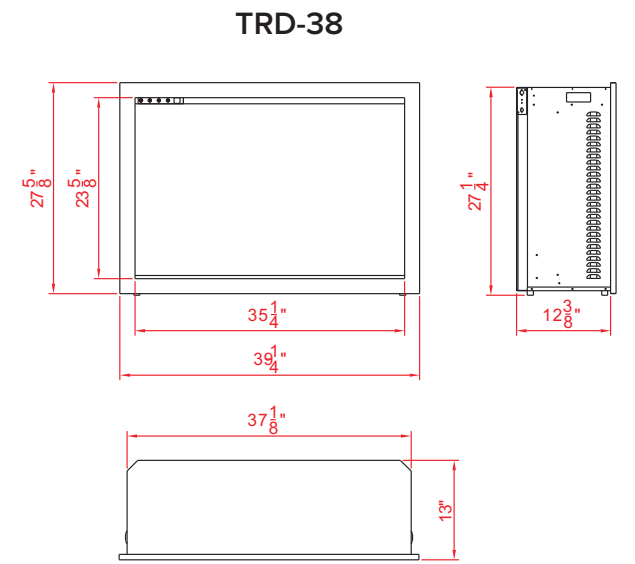

A steel trim and glass inlay are included for the 26, 30, 33 & 38 models only.

DESIGN-MEDIA-BIRCH-10PCE

**Remote control may not be exactly as shown*

TRD-26

*Height, Width, Depth: 16 3/4" x 25 1/4" x 11 3/8"
 Glass Viewing Opening & Size: 13 1/4" x 27 1/2"
 **Shipping Size: 21 4/8" x 33 7/8" x 14 5/8"
 Shipping Weight: 57.5 lbs. Glass Included

TRD-30

*Height, Width, Depth: 19 1/8" x 29 3/8" x 11 3/8"
 Glass Viewing Opening & Size: 15 1/2" x 27 1/2"
 **Shipping Size: 21 4/8" x 33 7/8" x 14 5/8"
 Shipping Weight: 68.6 lbs. Glass Included

TRD-33

*Height, Width, Depth: 22 1/4" x 31 3/4" x 11 3/8"
 Glass Viewing Opening & Size: 18 3/4" x 29 7/8"
 **Shipping Size: 24 5/8" x 36 2/8" x 14 5/8"
 Shipping Weight: 78 lbs. Glass Included

TRD-38

*Height, Width, Depth: 27 1/4" x 37 1/8" x 12 3/8"
 Glass Viewing Opening & Size: 23 5/8" x 35 1/4"
 **Shipping Size: 29 5/8" x 41 6/8" x 15 4/8"
 Shipping Weight: 101.4 lbs. Glass Included

TRD-48 shown with optional Fireglass

TRD-48
 *Height, Width, Depth: 41 1/8" x 47 1/4" x 13 3/4"
 Glass Viewing Opening & Size: 38 5/8" x 45 3/8"
 **Shipping Size: 44" x 51 6/8" x 16 7/8"
 Shipping Weight: 170.4 lbs. Glass Included