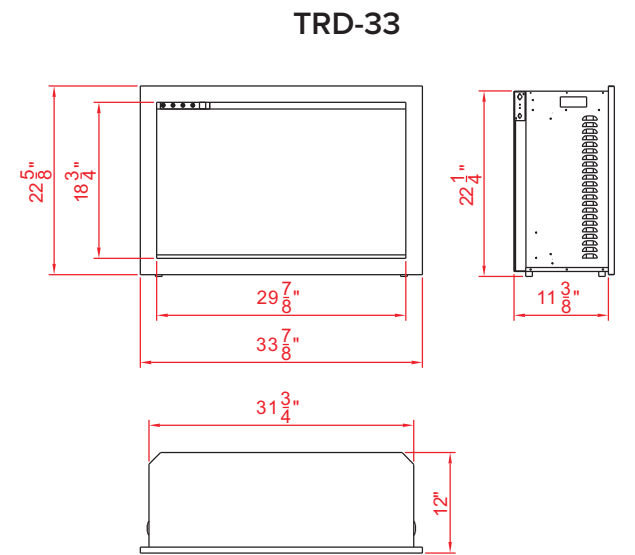

A steel trim and glass inlay are included for the 26, 30, 33 & 38 models only.

DESIGN-MEDIA-BIRCH-10PCE

**Remote control may not be exactly as shown*

TRD-26

*Height, Width, Depth: 16 3/4" x 25 1/4" x 11 3/8"
 Glass Viewing Opening & Size: 13 1/4" x 27 1/2"
 **Shipping Size: 21 4/8" x 33 7/8" x 14 5/8"
 Shipping Weight: 57.5 lbs. Glass Included

TRD-30

*Height, Width, Depth: 19 1/8" x 29 3/8" x 11 3/8"
 Glass Viewing Opening & Size: 15 1/2" x 27 1/2"
 **Shipping Size: 21 4/8" x 33 7/8" x 14 5/8"
 Shipping Weight: 68.6 lbs. Glass Included

TRD-33

*Height, Width, Depth: 22 1/4" x 31 3/4" x 11 3/8"
 Glass Viewing Opening & Size: 18 3/4" x 29 7/8"
 **Shipping Size: 24 5/8" x 36 2/8" x 14 5/8"
 Shipping Weight: 78 lbs. Glass Included

TRD-38

*Height, Width, Depth: 27 1/4" x 37 1/8" x 12 3/8"
 Glass Viewing Opening & Size: 23 5/8" x 35 1/4"
 **Shipping Size: 29 5/8" x 41 6/8" x 15 4/8"
 Shipping Weight: 101.4 lbs. Glass Included

TRD-48 shown with optional Fireglass

TRD-48
 *Height, Width, Depth: 41 1/8" x 47 1/4" x 13 3/4"
 Glass Viewing Opening & Size: 38 5/8" x 45 3/8"
 **Shipping Size: 44" x 51 6/8" x 16 7/8"
 Shipping Weight: 170.4 lbs. Glass Included