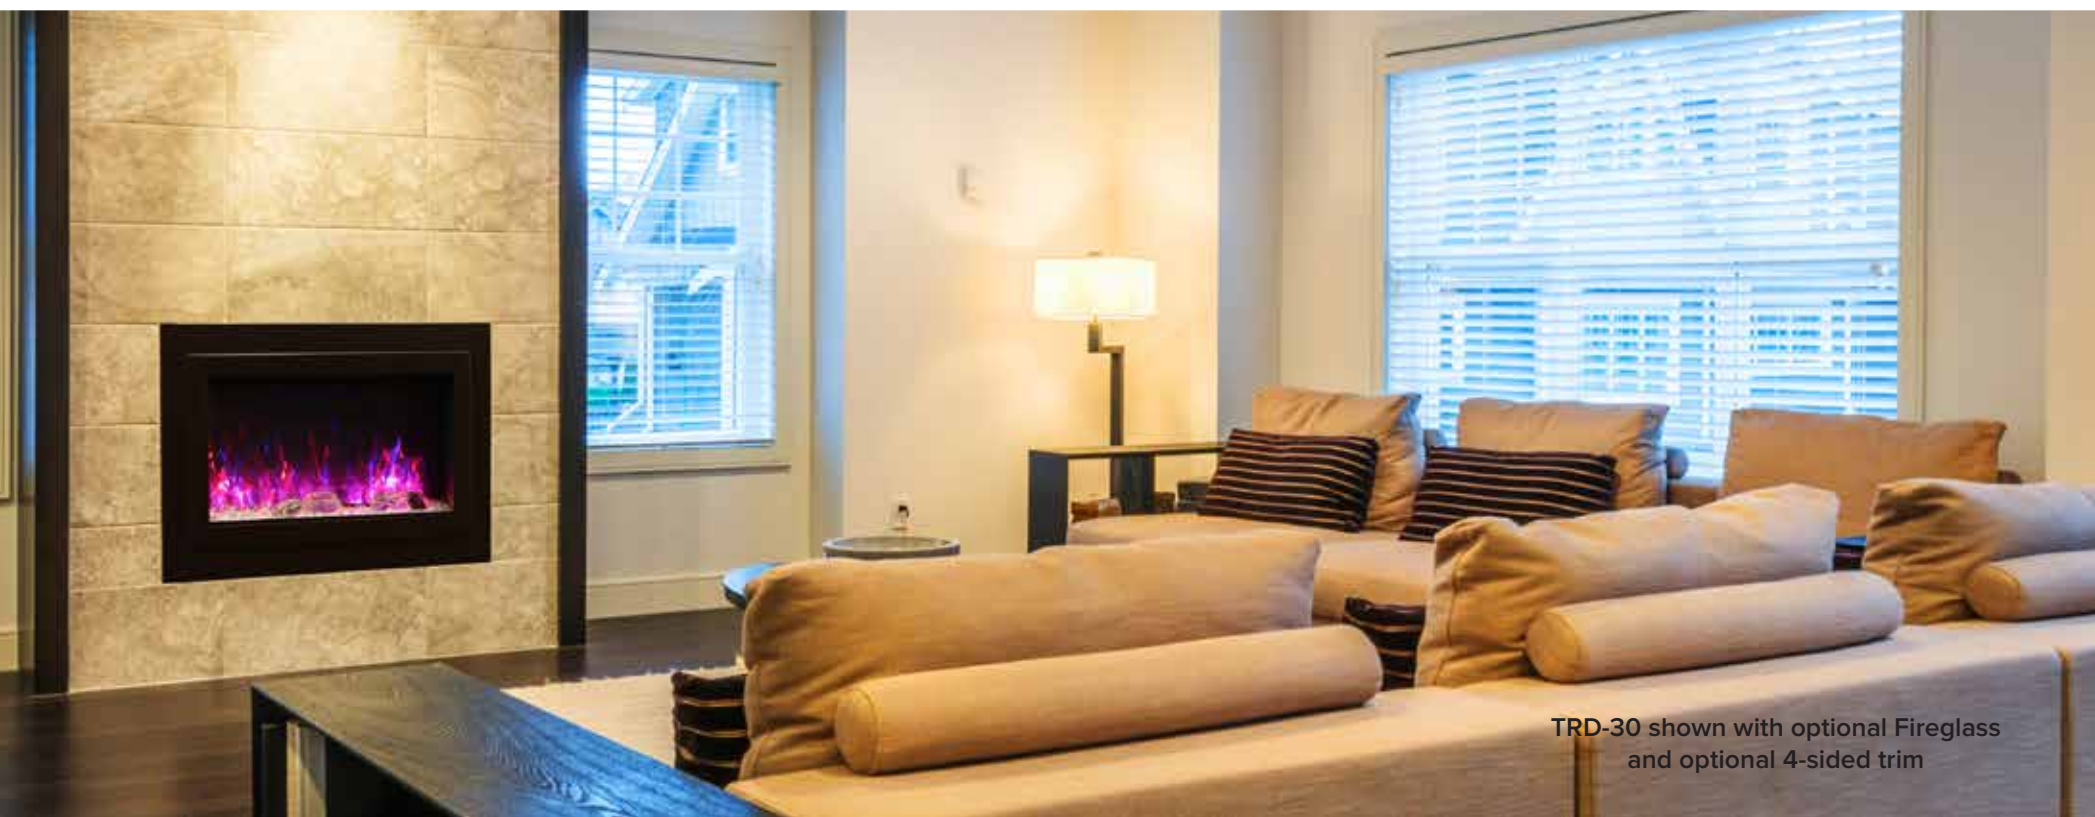

TRD-30 shown with optional Fireglass and optional 4-sided trim