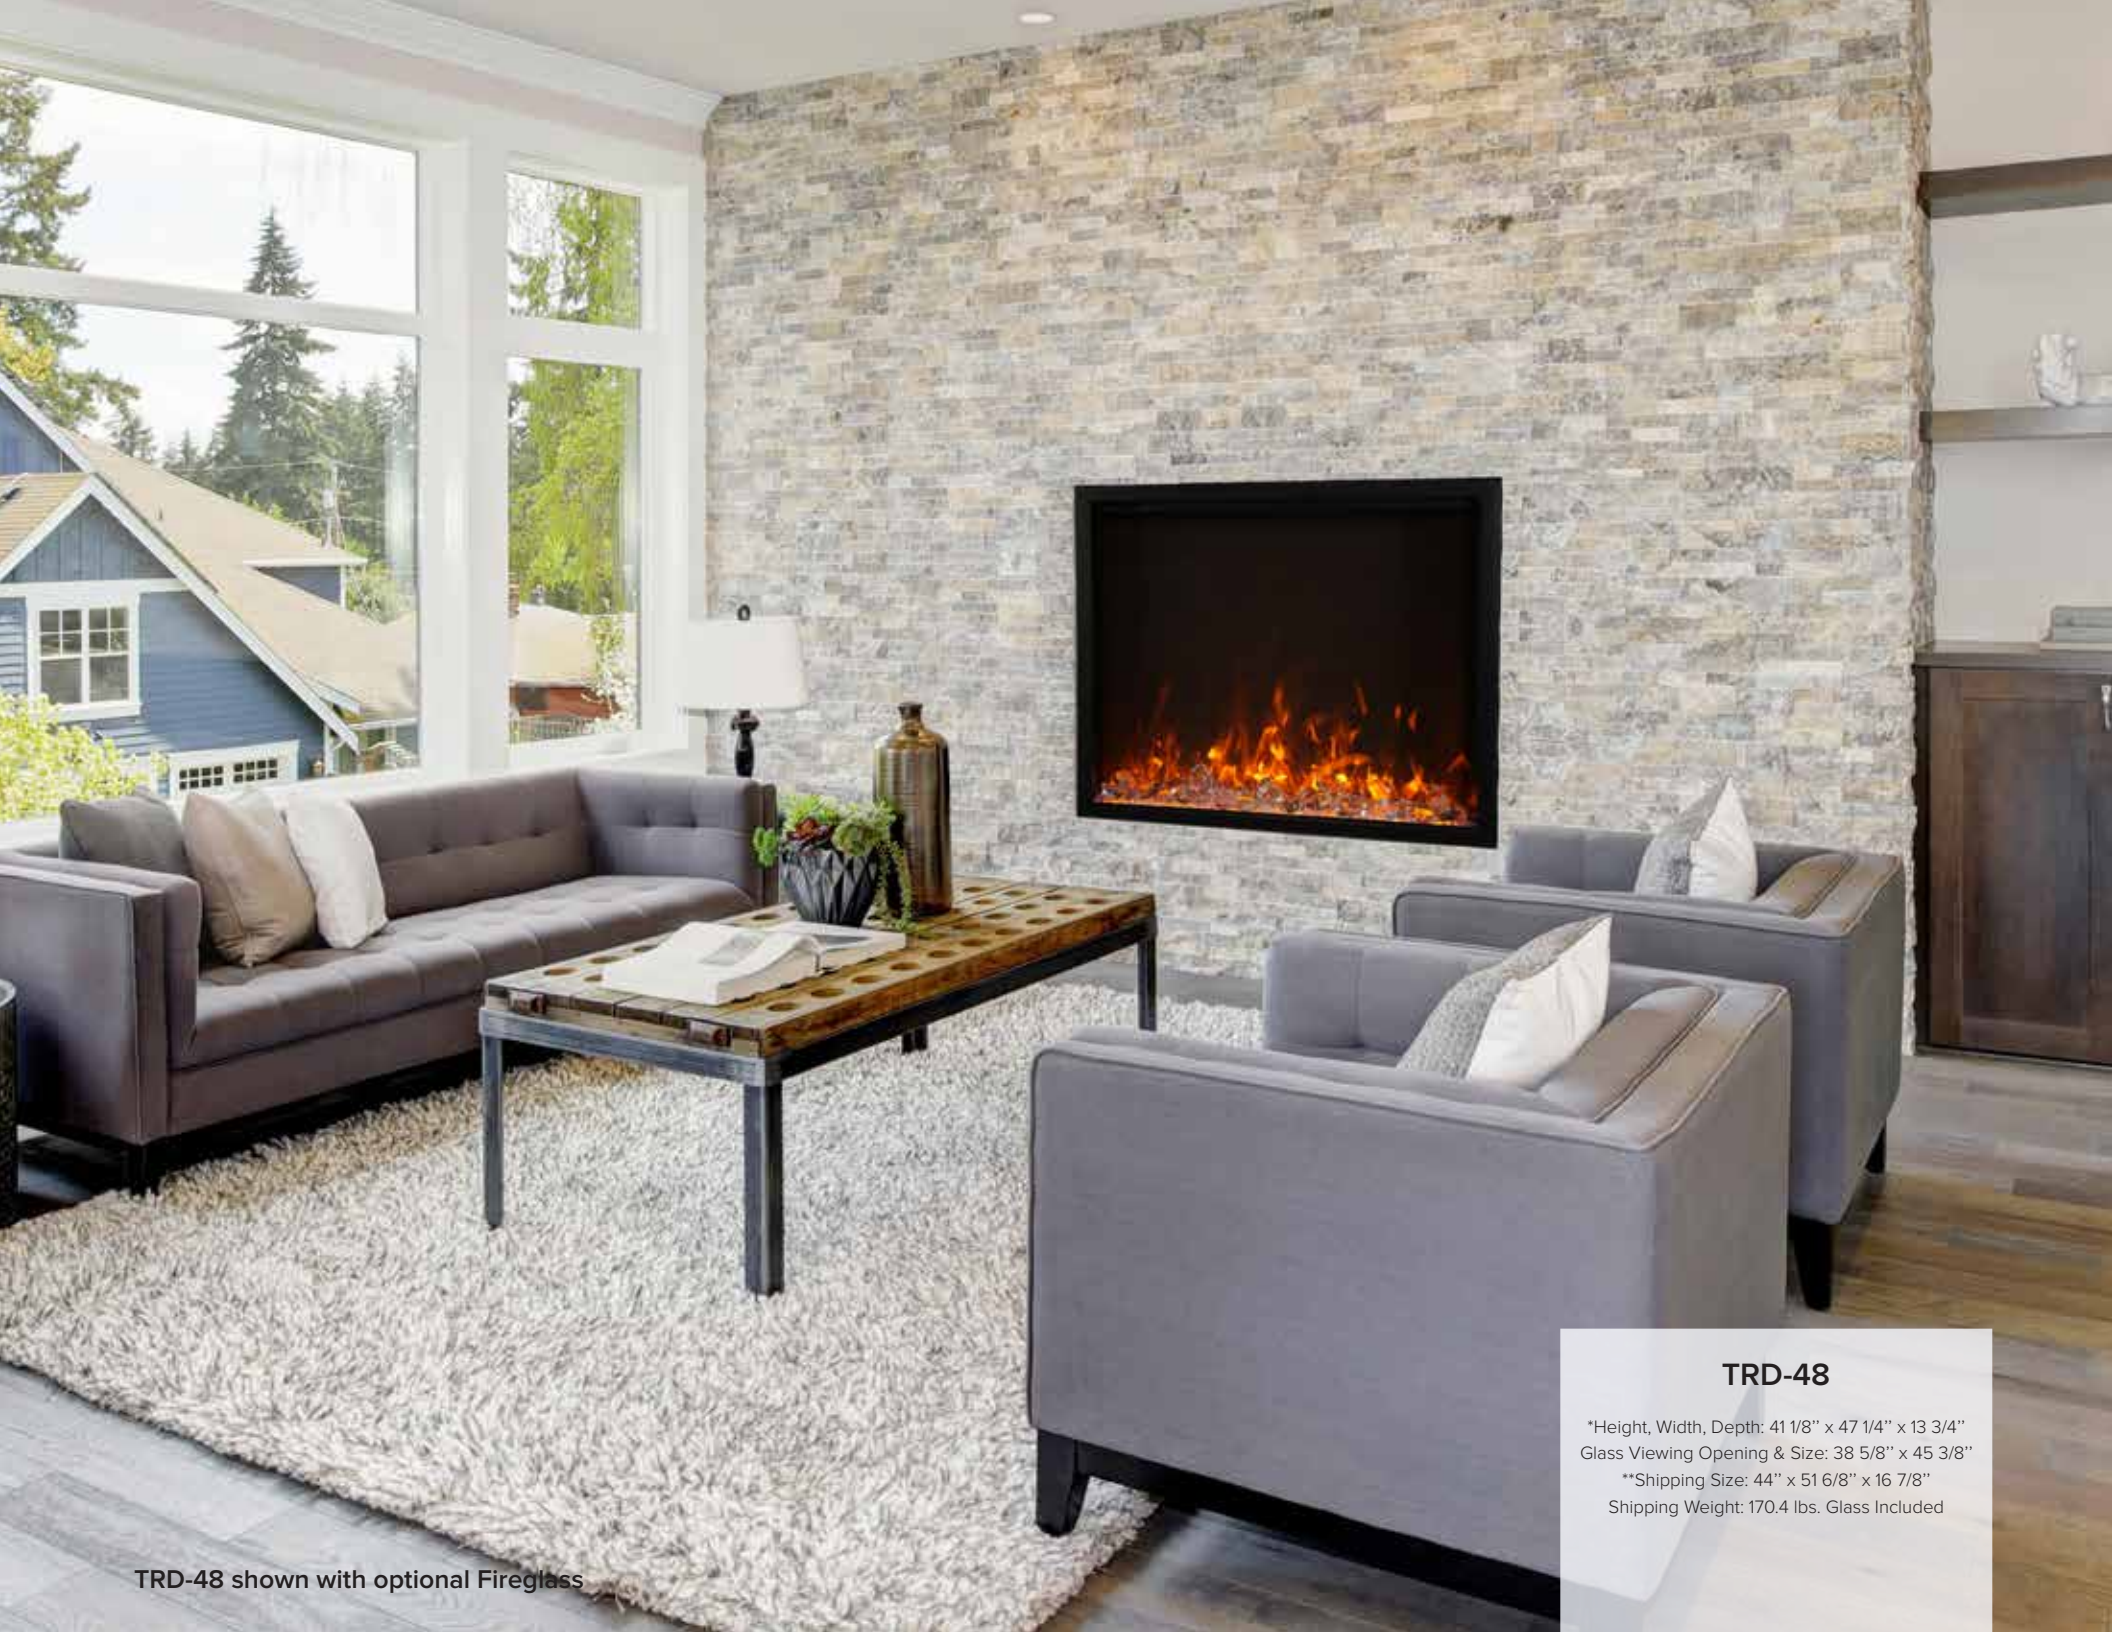

TRD-44 shown with optional Oak Logs

TRD-48 shown with optional Fireglass

TRD-48
*Height, Width, Depth: 41 1/8" x 47 1/4" x 13 3/4"
Glass Viewing Opening & Size: 38 5/8" x 45 3/8"
**Shipping Size: 44" x 51 6/8" x 16 7/8"
Shipping Weight: 170.4 lbs. Glass Included