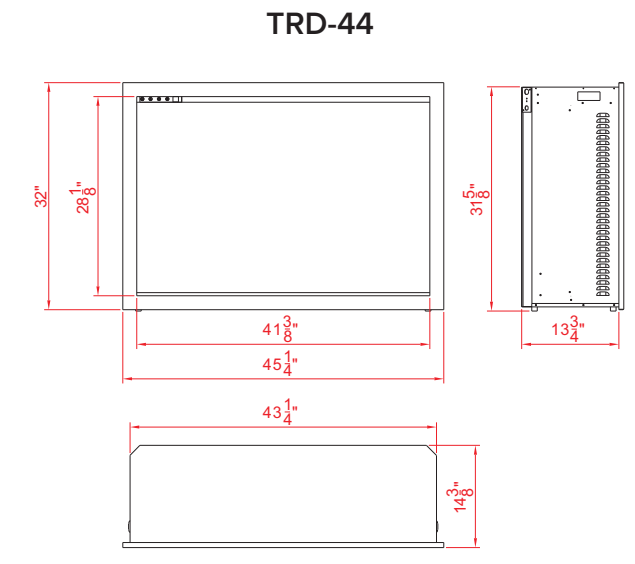

A steel trim and glass inlay are included for the 26, 30, 33 & 38 models only.

DESIGN-MEDIA-BIRCH-10PCE

**Remote control may not be exactly as shown*

TRD-26

*Height, Width, Depth: 16 3/4" x 25 1/4" x 11 3/8"
 Glass Viewing Opening & Size: 13 1/4" x 27 1/2"
 **Shipping Size: 21 4/8" x 33 7/8" x 14 5/8"
 Shipping Weight: 57.5 lbs. Glass Included

TRD-30

*Height, Width, Depth: 19 1/8" x 29 3/8" x 11 3/8"
 Glass Viewing Opening & Size: 15 1/2" x 27 1/2"
 **Shipping Size: 21 4/8" x 33 7/8" x 14 5/8"
 Shipping Weight: 68.6 lbs. Glass Included

TRD-33

*Height, Width, Depth: 22 1/4" x 31 3/4" x 11 3/8"
 Glass Viewing Opening & Size: 18 3/4" x 29 7/8"
 **Shipping Size: 24 5/8" x 36 2/8" x 14 5/8"
 Shipping Weight: 78 lbs. Glass Included

TRD-38

*Height, Width, Depth: 27 1/4" x 37 1/8" x 12 3/8"
 Glass Viewing Opening & Size: 23 5/8" x 35 1/4"
 **Shipping Size: 29 5/8" x 41 6/8" x 15 4/8"
 Shipping Weight: 101.4 lbs. Glass Included

TRD-48 shown with optional Fireglass

TRD-48
 *Height, Width, Depth: 41 1/8" x 47 1/4" x 13 3/4"
 Glass Viewing Opening & Size: 38 5/8" x 45 3/8"
 **Shipping Size: 44" x 51 6/8" x 16 7/8"
 Shipping Weight: 170.4 lbs. Glass Included