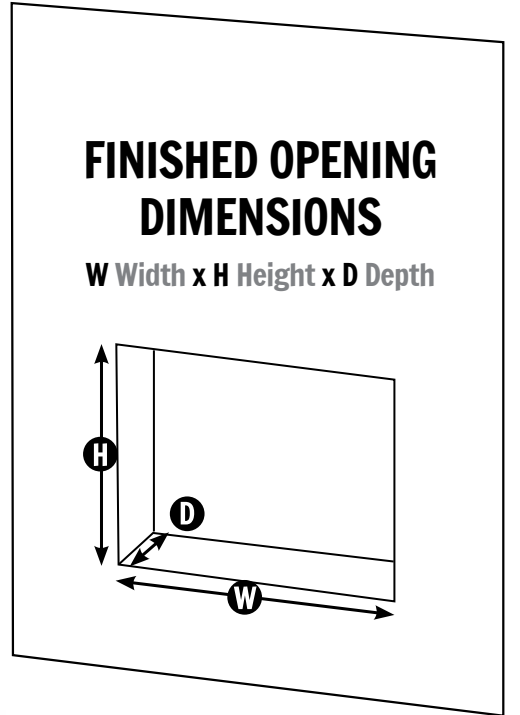

## Dimension Specs

### SPECTRUM SLIMLINE DIMENSIONAL SPECS

Model Number	A	B	C	D	E	F	G	H	FINISHED OPENING DIMENSIONS W x H x D
SPS-50B	49-3/4" (1264mm)	17" (430mm)	4-3/4" (121mm)	48-5/8" (1235mm)	16-1/8" (410mm)	4" (102mm)	46" (1168mm)	12" (305mm)	48-7/8" (1242mm) x 16-1/4" (413mm) x 4" (102mm) minimum
SPS-60B	59-3/4" (1518mm)	17" (430mm)	4-3/4" (121mm)	58-5/8" (1489mm)	16-1/8" (410mm)	4" (102mm)	55-13/16" (1418mm)	12" (305mm)	58-7/8" (1496mm) x 16-1/4" (413mm) x 4" (102mm) minimum
SPS-74B	73-3/4" (1873mm)	17" (430mm)	4-3/4" (121mm)	72-5/8" (1845mm)	16-1/8" (410mm)	4" (102mm)	69-3/4" (1772mm)	12" (305mm)	72-7/8" (1851mm) x 16-1/4" (413mm) x 4" (102mm) minimum
SPS-100B	99-3/4" (2534mm)	17" (430mm)	4-3/4" (121mm)	98-5/8" (2505mm)	16-1/8" (410mm)	4" (102mm)	95-7/8" (2435mm)	12" (305mm)	98-7/8" (2512mm) x 16-1/4" (413mm) x 4" (102mm) minimum