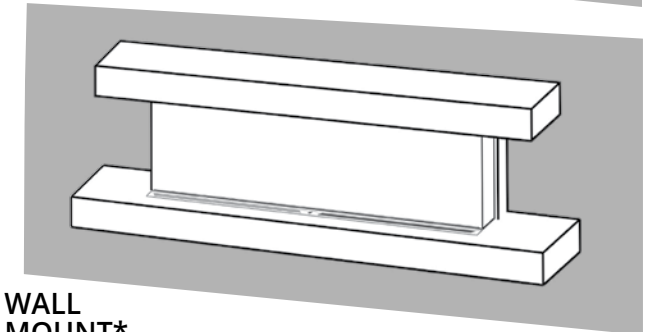

BUILT-IN RECESSED (2X4)