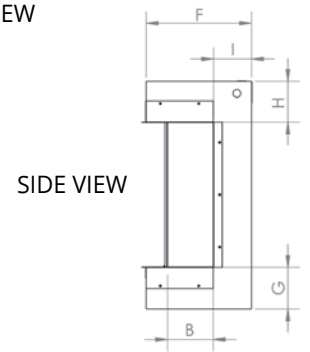

BUILT-IN RECESSED (2X4)

\*Mantel & Accessories Sold Separately

MODEL & CONFIGURATION		VIEWING AREA			FIREBOX DIMENSIONS					
MODEL #	CONFIGURATION	FRONT GLASS WIDTH	SIDE GLASS WIDTH	GLASS HEIGHT	OVERALL WIDTH	OVERALL HEIGHT	OVERALL DEPTH	BOTTOM TO VIEWING	TOP TO VIEWING	BACK TO VIEWING
LPM-4416	SINGLE SIDED	43.875"	-	15.5"	44"	24.875"	11.5"	4.5"	4.5"	-
	CORNER (L/R)	43.875"	5	15.5"	44"	24.875"	11.5"	4.5"	4.5"	4.125"
	3-SIDED (BAY)	43.875"	5	15.5"	44"	24.875"	11.5"	4.5"	4.5"	4.125"
LPM-5616	SINGLE SIDED	55.875"	-	15.5"	56"	24.875"	11.5"	4.5"	4.5"	-
	CORNER (L/R)	55.875"	5	15.5"	56"	24.875"	11.5"	4.5"	4.5"	4.125"
	3-SIDED (BAY)	55.875"	5	15.5"	56"	24.875"	11.5"	4.5"	4.5"	4.125"
LPM-6816	SINGLE SIDED	67.875"	-	15.5"	68"	24.875"	11.5"	4.5"	4.5"	-
	CORNER (L/R)	67.875"	5	15.5"	68"	24.875"	11.5"	4.5"	4.5"	4.125"
	3-SIDED (BAY)	67.875"	5	15.5"	68"	24.875"	11.5"	4.5"	4.5"	4.125"
LPM-8016	SINGLE SIDED	79.875"	-	15.5"	80"	24.875"	11.5"	4.5"	4.5"	-
	CORNER (L/R)	79.875"	5	15.5"	80"	24.875"	11.5"	4.5"	4.5"	4.125"
	3-SIDED (BAY)	79.875"	5	15.5"	80"	24.875"	11.5"	4.5"	4.5"	4.125"
LPM-9616	SINGLE SIDED	95.875"	-	15.5"	96"	24.875"	11.5"	4.5"	4.5"	-
	CORNER (L/R)	95.875"	5	15.5"	96"	24.875"	11.5"	4.5"	4.5"	4.125"
	3-SIDED (BAY)	95.875"	5	15.5"	96"	24.875"	11.5"	4.5"	4.5"	4.125"