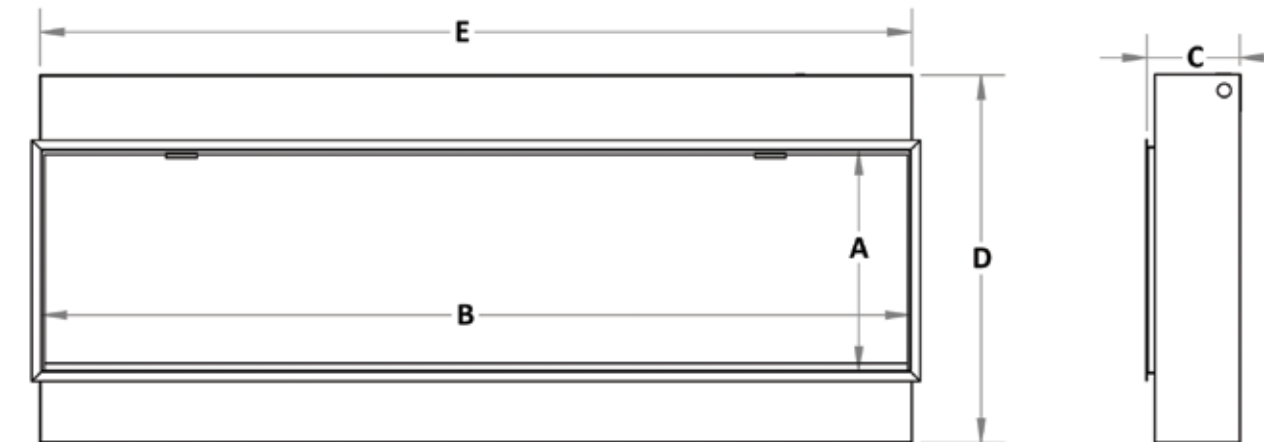

# LANDSCAPE PRO™ SLIM SERIES

Dimension Specs

LANDSCAPE PRO SLIM DIMENSIONAL SPECS

Model Number	A	B	C	D	E	FRAMING W x H x D
LPS-4414	14" (356mm)	43-3/4" (1111mm)	6" (152mm)	23-3/4" (603mm)	44-1/4" (1124mm)	44-1/2" (1303mm) x 24" (610mm) x 5-1/2" (140mm)
LPS-5614	14" (356mm)	55-3/4" (1416mm)	6" (152mm)	23-3/4" (603mm)	56-1/4" (1429mm)	56-1/2" (1435mm) x 24" (610mm) x 5-1/2" (140mm)
LPS-6814	14" (356mm)	67-3/4" (1721mm)	6" (152mm)	23-3/4" (603mm)	68-1/4" (1734mm)	68-1/2" (1740mm) x 24" (610mm) x 5-1/2" (140mm)
LPS-8014	14" (356mm)	79-3/4" (2026mm)	6" (152mm)	23-3/4" (603mm)	80-1/4" (2038mm)	80-1/2" (2045mm) x 24" (610mm) x 5-1/2" (140mm)
LPS-9614	14" (356mm)	95-3/4" (2432mm)	6" (152mm)	23-3/4" (603mm)	96-1/4" (2445mm)	96-1/2" (2451mm) x 24" (610mm) x 5-1/2" (140mm)