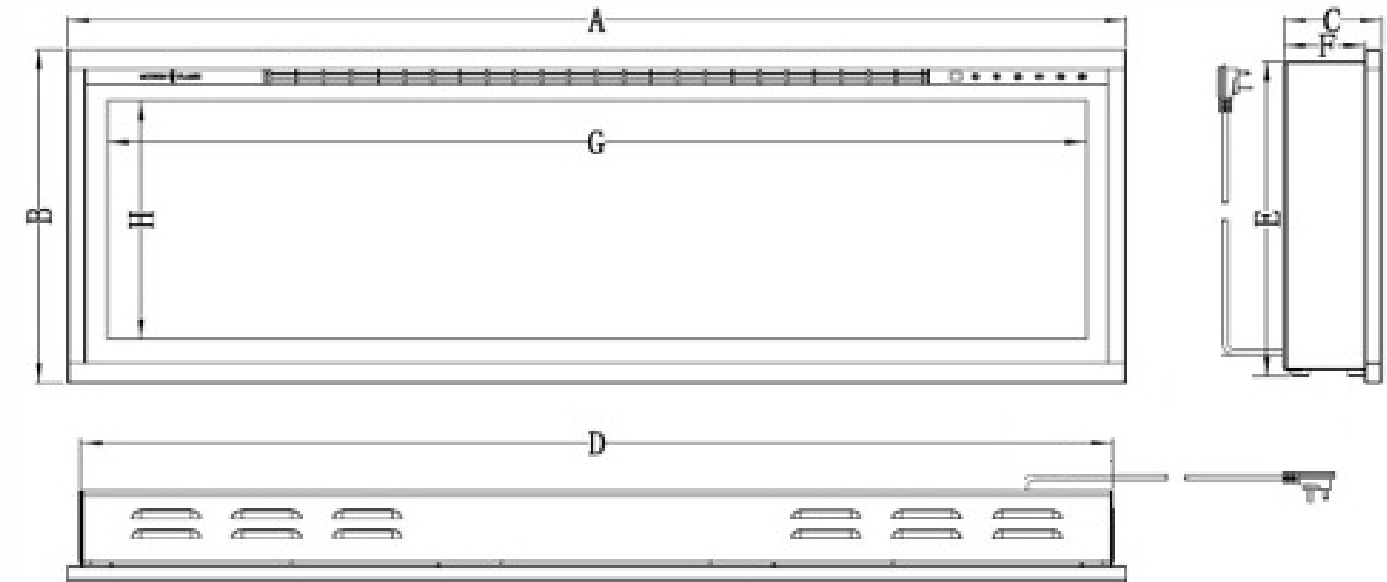

## Dimension Specs

### SPECTRUM SLIMLINE DIMENSIONAL SPECS

Model Number	A	B	C	D	E	F	G	H	FINISHED OPENING DIMENSIONS W x H x D
SPS-50B	49-3/4" (1264mm)	17" (430mm)	4-3/4" (121mm)	48-5/8" (1235mm)	16-1/8" (410mm)	4" (102mm)	46" (1168mm)	12" (305mm)	48-7/8" (1242mm) x 16-1/4" (413mm) x 4" (102mm) minimum
SPS-60B	59-3/4" (1518mm)	17" (430mm)	4-3/4" (121mm)	58-5/8" (1489mm)	16-1/8" (410mm)	4" (102mm)	55-13/16" (1418mm)	12" (305mm)	58-7/8" (1496mm) x 16-1/4" (413mm) x 4" (102mm) minimum
SPS-74B	73-3/4" (1873mm)	17" (430mm)	4-3/4" (121mm)	72-5/8" (1845mm)	16-1/8" (410mm)	4" (102mm)	69-3/4" (1772mm)	12" (305mm)	72-7/8" (1851mm) x 16-1/4" (413mm) x 4" (102mm) minimum
SPS-100B	99-3/4" (2534mm)	17" (430mm)	4-3/4" (121mm)	98-5/8" (2505mm)	16-1/8" (410mm)	4" (102mm)	95-7/8" (2435mm)	12" (305mm)	98-7/8" (2512mm) x 16-1/4" (413mm) x 4" (102mm) minimum