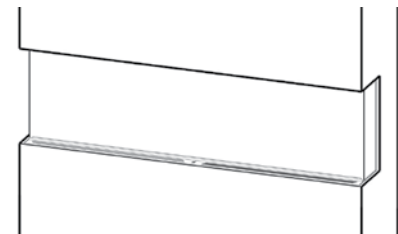

BUILT-IN RECESSED (2X4)

\*Mantel & Accessories Sold Separately

MODEL & CONFIGURATION		VIEWING AREA			FIREBOX DIMENSIONS					
MODEL #	CONFIGURATION	FRONT GLASS WIDTH	SIDE GLASS WIDTH	GLASS HEIGHT	OVERALL WIDTH	OVERALL HEIGHT	OVERALL DEPTH	BOTTOM TO VIEWING	TOP TO VIEWING	BACK TO VIEWING
LPM-4416	SINGLE SIDED	43.875"	-	15.5"	44"	24.875"	11.5"	4.5"	4.5"	-
	CORNER (L/R)	43.875"	5	15.5"	44"	24.875"	11.5"	4.5"	4.5"	4.125"
	3-SIDED (BAY)	43.875"	5	15.5"	44"	24.875"	11.5"	4.5"	4.5"	4.125"
LPM-5616	SINGLE SIDED	55.875"	-	15.5"	56"	24.875"	11.5"	4.5"	4.5"	-
	CORNER (L/R)	55.875"	5	15.5"	56"	24.875"	11.5"	4.5"	4.5"	4.125"
	3-SIDED (BAY)	55.875"	5	15.5"	56"	24.875"	11.5"	4.5"	4.5"	4.125"
LPM-6816	SINGLE SIDED	67.875"	-	15.5"	68"	24.875"	11.5"	4.5"	4.5"	-
	CORNER (L/R)	67.875"	5	15.5"	68"	24.875"	11.5"	4.5"	4.5"	4.125"
	3-SIDED (BAY)	67.875"	5	15.5"	68"	24.875"	11.5"	4.5"	4.5"	4.125"
LPM-8016	SINGLE SIDED	79.875"	-	15.5"	80"	24.875"	11.5"	4.5"	4.5"	-
	CORNER (L/R)	79.875"	5	15.5"	80"	24.875"	11.5"	4.5"	4.5"	4.125"
	3-SIDED (BAY)	79.875"	5	15.5"	80"	24.875"	11.5"	4.5"	4.5"	4.125"
LPM-9616	SINGLE SIDED	95.875"	-	15.5"	96"	24.875"	11.5"	4.5"	4.5"	-
	CORNER (L/R)	95.875"	5	15.5"	96"	24.875"	11.5"	4.5"	4.5"	4.125"
	3-SIDED (BAY)	95.875"	5	15.5"	96"	24.875"	11.5"	4.5"	4.5"	4.125"