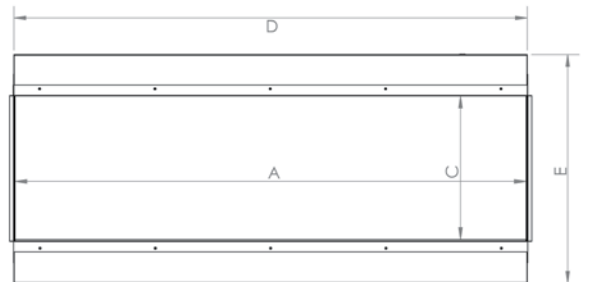

BUILT-IN RECESSED (2X4)

\*Mantel & Accessories Sold Separately

MODEL & CONFIGURATION		VIEWING AREA			FIREBOX DIMENSIONS					
MODEL #	CONFIGURATION	FRONT GLASS WIDTH	SIDE GLASS WIDTH	GLASS HEIGHT	OVERALL WIDTH	OVERALL HEIGHT	OVERALL DEPTH	BOTTOM TO VIEWING	TOP TO VIEWING	BACK TO VIEWING
LPM-4416	SINGLE SIDED	43.875"	-	15.5"	44"	24.875"	11.5"	4.5"	4.5"	-
	CORNER (L/R)	43.875"	5	15.5"	44"	24.875"	11.5"	4.5"	4.5"	4.125"
	3-SIDED (BAY)	43.875"	5	15.5"	44"	24.875"	11.5"	4.5"	4.5"	4.125"
LPM-5616	SINGLE SIDED	55.875"	-	15.5"	56"	24.875"	11.5"	4.5"	4.5"	-
	CORNER (L/R)	55.875"	5	15.5"	56"	24.875"	11.5"	4.5"	4.5"	4.125"
	3-SIDED (BAY)	55.875"	5	15.5"	56"	24.875"	11.5"	4.5"	4.5"	4.125"
LPM-6816	SINGLE SIDED	67.875"	-	15.5"	68"	24.875"	11.5"	4.5"	4.5"	-
	CORNER (L/R)	67.875"	5	15.5"	68"	24.875"	11.5"	4.5"	4.5"	4.125"
	3-SIDED (BAY)	67.875"	5	15.5"	68"	24.875"	11.5"	4.5"	4.5"	4.125"
LPM-8016	SINGLE SIDED	79.875"	-	15.5"	80"	24.875"	11.5"	4.5"	4.5"	-
	CORNER (L/R)	79.875"	5	15.5"	80"	24.875"	11.5"	4.5"	4.5"	4.125"
	3-SIDED (BAY)	79.875"	5	15.5"	80"	24.875"	11.5"	4.5"	4.5"	4.125"
LPM-9616	SINGLE SIDED	95.875"	-	15.5"	96"	24.875"	11.5"	4.5"	4.5"	-
	CORNER (L/R)	95.875"	5	15.5"	96"	24.875"	11.5"	4.5"	4.5"	4.125"
	3-SIDED (BAY)	95.875"	5	15.5"	96"	24.875"	11.5"	4.5"	4.5"	4.125"