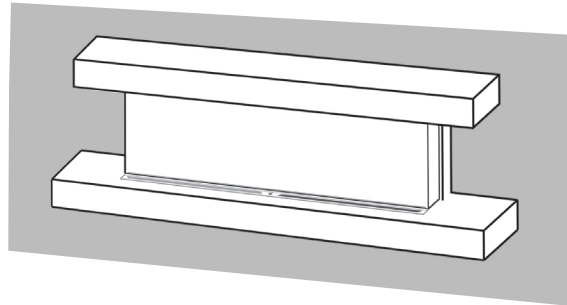

WIRELESS WALL TETHER WITH THERMOSTAT CONTROL

MULTI INSTALLATIONS - OVER 12 DIFFERENT CONFIGURATIONS

- BUILT-IN/ CLEAN FACE INSTALLATION
- WALL MOUNT INSTALLATION
- BUILT-IN RECESSED INSTALLATION (2X4 WALL)
- FLOATING WALL CABINET
- FLOOR CABINET
- SINGLE SIDED
- LEFT CORNER
- RIGHT CORNER