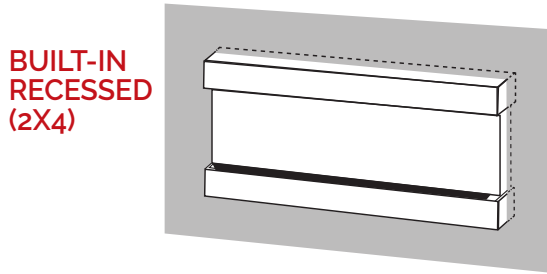

WIRELESS WALL TETHER WITH THERMOSTAT CONTROL

MULTI INSTALLATIONS - OVER 12 DIFFERENT CONFIGURATIONS

- BUILT-IN/ CLEAN FACE INSTALLATION
- WALL MOUNT INSTALLATION
- BUILT-IN RECESSED INSTALLATION (2X4 WALL)
- FLOATING WALL CABINET
- FLOOR CABINET
- SINGLE SIDED
- LEFT CORNER
- RIGHT CORNER