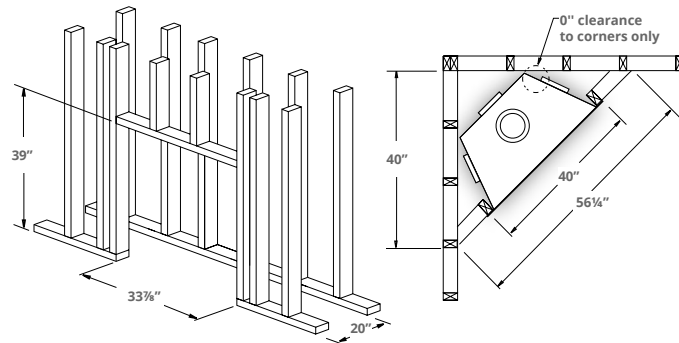

TECHNICAL SPECIFICATIONS

H34 standard with:

- Door screen
- Hi/lo control to adjust flame
- 18,000 BTU Traditional burner + fiber logset

H34 options:

- Designer river rock kit (for natural gas only)
- Wrought iron grate
- Remote control
- Fireplace surround in satin black or stainless steel
- Various traditional brick refractory