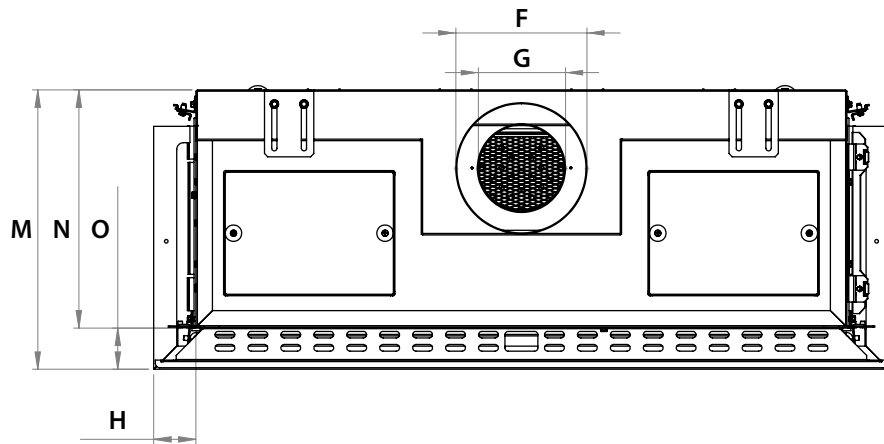

manufactured by
Element4 B.V.

Summum 100 F Planning Dimensions

12/2018

distributed by
EuropeanHome

Letter	Inches	Millimeters
A	43 ¹⁵ / ₁₆	1116
B	43	1091
C	39 ³ / ₈	1000
D	16 ¹¹ / ₁₆	424
E	4 ¹ / ₁₆	119
F	7 ¹³ / ₁₆	199
G	5 ¹ / ₈	130
H	2 ¹ / ₂	64
I	22 ¹ / ₂	570
J	6 ¹³ / ₁₆	174
K	4 ³ / ₁₆	105
L	32 ¹¹ / ₁₆	829
M	16 ¹¹ / ₁₆	424
N	14 ⁵ / ₁₆	362
O	2 ¹ / ₂	63

Unit Weight	
Pounds	Kilograms
132	60

This information is for reference only. Please consult the Installation Manual for all details prior to making any design decisions. Conversions from millimeters are rounded to the nearest fraction. A DWG file is available at www.europeanhome.com