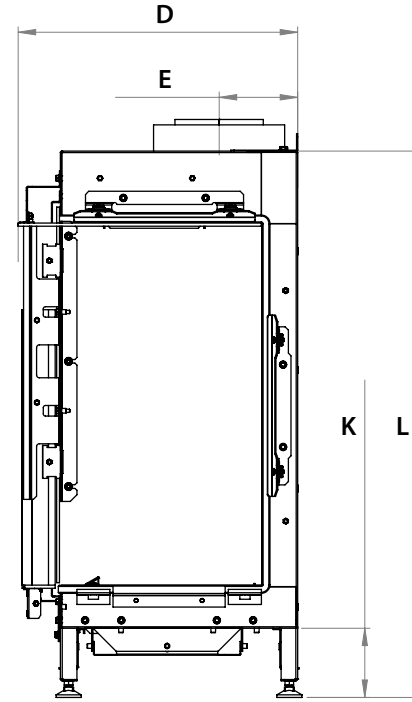

manufactured by
Element4 B.V.

Summum 100 F Planning Dimensions

12/2018

distributed by
EuropeanHome

Letter	Inches	Millimeters
A	43 ¹⁵ / ₁₆	1116
B	43	1091
C	39 ³ / ₈	1000
D	16 ¹¹ / ₁₆	424
E	4 ¹ / ₁₆	119
F	7 ¹³ / ₁₆	199
G	5 ¹ / ₈	130
H	2 ¹ / ₂	64
I	22 ¹ / ₂	570
J	6 ¹³ / ₁₆	174
K	4 ³ / ₁₆	105
L	32 ¹¹ / ₁₆	829
M	16 ¹¹ / ₁₆	424
N	14 ⁵ / ₁₆	362
O	2 ¹ / ₂	63

Unit Weight	
Pounds	Kilograms
132	60

This information is for reference only. Please consult the Installation Manual for all details prior to making any design decisions. Conversions from millimeters are rounded to the nearest fraction. A DWG file is available at www.europeanhome.com