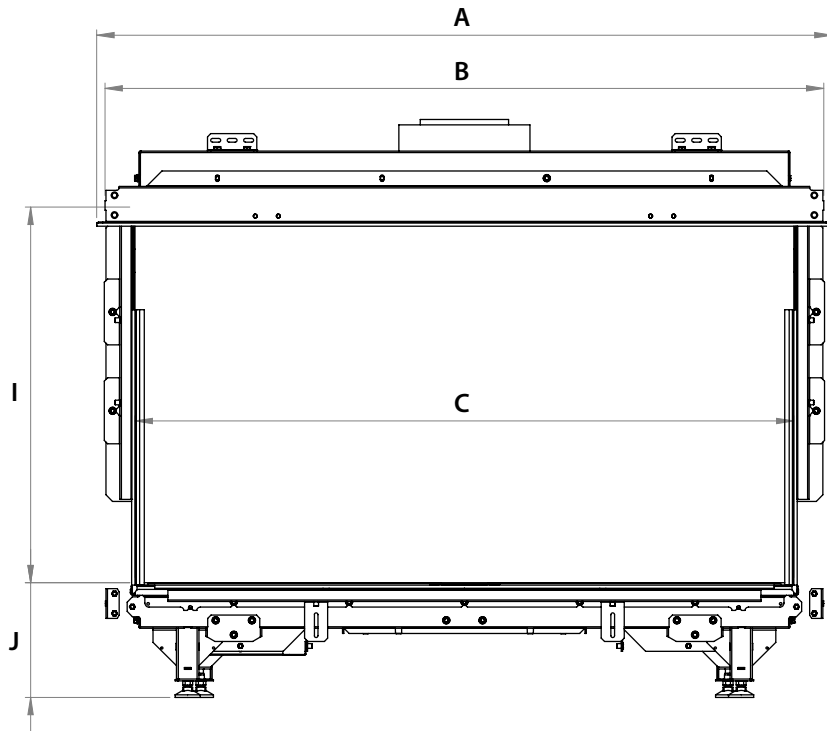

manufactured by
Element4 B.V.

Summum 100 F Planning Dimensions

12/2018

distributed by
EuropeanHome

Letter	Inches	Millimeters
A	43 ¹⁵ / ₁₆	1116
B	43	1091
C	39 ³ / ₈	1000
D	16 ¹¹ / ₁₆	424
E	4 ¹ / ₁₆	119
F	7 ¹³ / ₁₆	199
G	5 ¹ / ₈	130
H	2 ¹ / ₂	64
I	22 ¹ / ₂	570
J	6 ¹³ / ₁₆	174
K	4 ³ / ₁₆	105
L	32 ¹¹ / ₁₆	829
M	16 ¹¹ / ₁₆	424
N	14 ⁵ / ₁₆	362
O	2 ¹ / ₂	63

Unit Weight	
Pounds	Kilograms
132	60

This information is for reference only. Please consult the Installation Manual for all details prior to making any design decisions. Conversions from millimeters are rounded to the nearest fraction. A DWG file is available at www.europeanhome.com