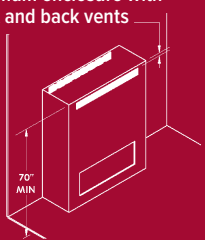

Minimum enclosure with front and back vents