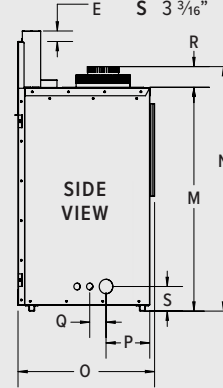

## PRODUCT DIMENSIONS

- A 46 5/8"
- B 41 5/8"
- C 38 5/8"
- D 35 1/16"
- E 2 1/4"
- F 3/4"
- G 15 7/8"
- H 11"
- I 8 13/16"
- J 34 5/8"
- K 17 3/4"
- L 11 1/16"
- M 29 1/16"
- N 31 1/16"
- O 17 3/4"
- P 5 1/16"
- Q 2 1/8"
- R 2 1/16"
- S 3 3/16"

### FIREPLACE DIMENSIONS

Width	Height	Depth
46 5/8"	38 5/8"	17 3/4"

### FRAMING DIMENSIONS

Width	Height	Depth
47"	38 3/4"	18 1/4"

\* dependent of finishing material used.