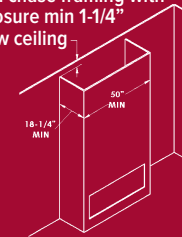

Open chase framing with enclosure min 1-1/4" below ceiling