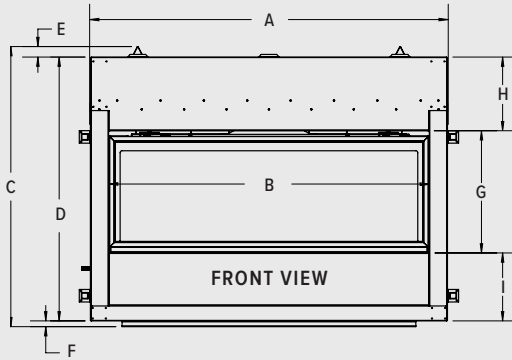

## PRODUCT DIMENSIONS

- A 46 5/8"
- B 41 5/8"
- C 38 5/8"
- D 35 1/16"
- E 2 1/4"
- F 3/4"
- G 15 7/8"
- H 11"
- I 8 13/16"
- J 34 5/8"
- K 17 3/4"
- L 11 1/16"
- M 29 1/16"
- N 31 1/16"
- O 17 3/4"
- P 5 1/16"
- Q 2 1/8"
- R 2 1/16"
- S 3 3/16"