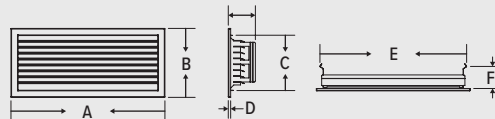

SIDE GRILL

- A 16 3/16"
- B 7 1/4"
- C 5 13/16"
- D 1/4"
- E 15 7/16"
- F 2 5/16"