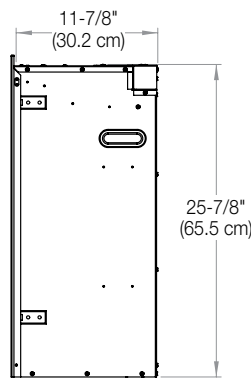

Accessories

36" Tempered Front Glass
Dimensions:
35-1/8" W x 22-1/8" H x 3/8" D
(89.1 cm x 56.1 cm x 1.1 cm)

36" Functional Doors with Tempered Glass
Dimensions:
39-3/4" W x 27-1/4" H x 1-1/4" D
(101.1 cm x 69.4 cm x 3.7 cm)

120 V | 1,375 W | 4,400 BTU
208 V | 1,975 W | 6,745 BTU
240 V | 2,575 W | 8,794 BTU

Mood-maker Remote
Customize the light color and intensity for a fireplace that reflects your personality.

Model #	Description	Lbs / Kg	UPC	Wty*	Carton Dimensions (WxHxD)		Cube	
					Inches	cm	ft³	m³
RBF36	36" Built-in Electric Firebox	74.9 / 34.0	781052 104723	2 yrs.	41-1/4 x 15-1/4 x 31-7/8	104.6 x 38.7 x 81.0	11.6	0.3
RBFPLUG	Plug Kit	0.6 / 0.3	781052 107656	1 yr.	7 x 3 x 4	17.8 x 7.6 x 10.2	0.05	0.00
RBFGLASS36	Single Glass Pane	25.1 / 11.4	781052 108011	1 yr.	42-1/8 x 29-1/4 x 4-1/4	106.8 x 74.2 x 10.6	3.0	0.08
RBFDOOR36	36" Glass Door	32.7 / 14.7	781052 108059	1 yr.	41-7/8 x 30-1/8 x 4-5/8	106.3 x 76.4 x 11.6	3.3	0.09

Specifications, finishes and dimensions are subject to change. *Limited warranty. ©2018 Glen Dimplex Americas.

SE-329-R09-122018

Revillusion®

36" Built-in Electric Firebox

RBF36

Product Dimensions:

FRONT

SIDE

TOP

Framing Dimensions:

NOTE: The materials used for the finished surround must be cut to precise dimensions as the 1/2" (1.3 cm) self-trimming flange is only to create a finished appearance.

RBF36

A	B	C	D	E	F
12-1/2" (31.8 cm)	36-5/8" (93.0 cm)	26-1/4" (66.5 cm)	60" (152.4 cm)	42-1/2" (108.0 cm)	42-1/2" (108.0 cm)