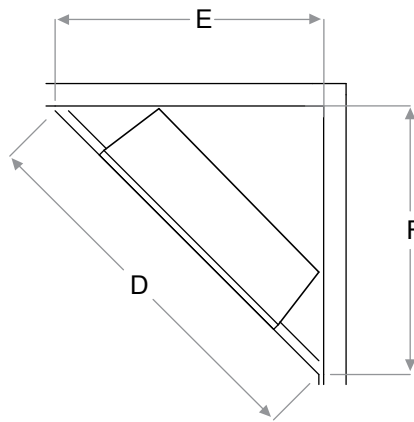

Accessories

36" Tempered Front Glass
Dimensions:
35-1/8" W x 22-1/8" H x 3/8" D
(89.1 cm x 56.1 cm x 1.1 cm)

36" Functional Doors with Tempered Glass
Dimensions:
39-3/4" W x 27-1/4" H x 1-1/4" D
(101.1 cm x 69.4 cm x 3.7 cm)

120 V | 1,375 W | 4,400 BTU
208 V | 1,975 W | 6,745 BTU
240 V | 2,575 W | 8,794 BTU

Mood-maker Remote
Customize the light color and intensity for a fireplace that reflects your personality.

Model #	Description	Lbs / Kg	UPC	Wty*	Carton Dimensions (WxHxD)		Cube	
					Inches	cm	ft³	m³
RBF36	36" Built-in Electric Firebox	74.9 / 34.0	781052 104723	2 yrs.	41-1/4 x 15-1/4 x 31-7/8	104.6 x 38.7 x 81.0	11.6	0.3
RBFPLUG	Plug Kit	0.6 / 0.3	781052 107656	1 yr.	7 x 3 x 4	17.8 x 7.6 x 10.2	0.05	0.00
RBFGLASS36	Single Glass Pane	25.1 / 11.4	781052 108011	1 yr.	42-1/8 x 29-1/4 x 4-1/4	106.8 x 74.2 x 10.6	3.0	0.08
RBFDOOR36	36" Glass Door	32.7 / 14.7	781052 108059	1 yr.	41-7/8 x 30-1/8 x 4-5/8	106.3 x 76.4 x 11.6	3.3	0.09

Specifications, finishes and dimensions are subject to change. *Limited warranty. ©2018 Glen Dimplex Americas.

SE-329-R09-122018

Revillusion®

36" Built-in Electric Firebox

RBF36

Product Dimensions:

FRONT

SIDE

TOP

Framing Dimensions:

NOTE: The materials used for the finished surround must be cut to precise dimensions as the 1/2" (1.3 cm) self-trimming flange is only to create a finished appearance.

RBF36

A	B	C	D	E	F
12-1/2" (31.8 cm)	36-5/8" (93.0 cm)	26-1/4" (66.5 cm)	60" (152.4 cm)	42-1/2" (108.0 cm)	42-1/2" (108.0 cm)