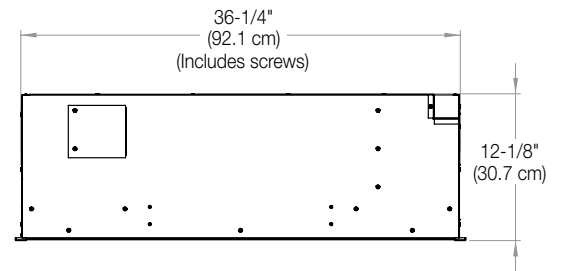

Accessories

36" Tempered Front Glass
Dimensions:
35-1/8" W x 22-1/8" H x 3/8" D
(89.1 cm x 56.1 cm x 1.1 cm)

36" Functional Doors with Tempered Glass
Dimensions:
39-3/4" W x 27-1/4" H x 1-1/4" D
(101.1 cm x 69.4 cm x 3.7 cm)

120 V | 1,375 W | 4,400 BTU
208 V | 1,975 W | 6,745 BTU
240 V | 2,575 W | 8,794 BTU

Mood-maker Remote
Customize the light color and intensity for a fireplace that reflects your personality.

Model #	Description	Lbs / Kg	UPC	Wty*	Carton Dimensions (WxHxD)		Cube	
					Inches	cm	ft³	m³
RBF36	36" Built-in Electric Firebox	74.9 / 34.0	781052 104723	2 yrs.	41-1/4 x 15-1/4 x 31-7/8	104.6 x 38.7 x 81.0	11.6	0.3
RBFPLUG	Plug Kit	0.6 / 0.3	781052 107656	1 yr.	7 x 3 x 4	17.8 x 7.6 x 10.2	0.05	0.00
RBFGLASS36	Single Glass Pane	25.1 / 11.4	781052 108011	1 yr.	42-1/8 x 29-1/4 x 4-1/4	106.8 x 74.2 x 10.6	3.0	0.08
RBFDOOR36	36" Glass Door	32.7 / 14.7	781052 108059	1 yr.	41-7/8 x 30-1/8 x 4-5/8	106.3 x 76.4 x 11.6	3.3	0.09

Specifications, finishes and dimensions are subject to change. *Limited warranty. ©2018 Glen Dimplex Americas.

SE-329-R09-122018

Revillusion®

36" Built-in Electric Firebox

RBF36

Product Dimensions:

FRONT

SIDE

TOP

Framing Dimensions:

NOTE: The materials used for the finished surround must be cut to precise dimensions as the 1/2" (1.3 cm) self-trimming flange is only to create a finished appearance.

RBF36

A	B	C	D	E	F
12-1/2" (31.8 cm)	36-5/8" (93.0 cm)	26-1/4" (66.5 cm)	60" (152.4 cm)	42-1/2" (108.0 cm)	42-1/2" (108.0 cm)