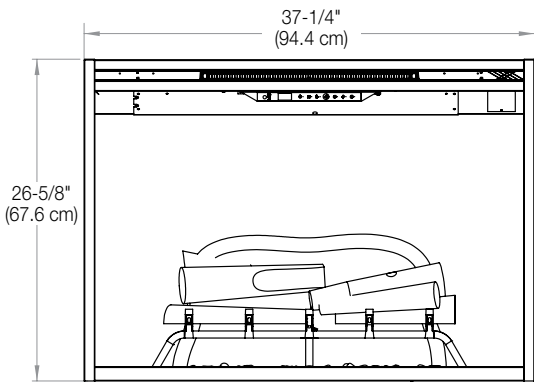

Accessories

36" Tempered Front Glass
Dimensions:
35-1/8" W x 22-1/8" H x 3/8" D
(89.1 cm x 56.1 cm x 1.1 cm)

36" Functional Doors with Tempered Glass
Dimensions:
39-3/4" W x 27-1/4" H x 1-1/4" D
(101.1 cm x 69.4 cm x 3.7 cm)

120 V | 1,375 W | 4,400 BTU
208 V | 1,975 W | 6,745 BTU
240 V | 2,575 W | 8,794 BTU

Mood-maker Remote
Customize the light color and intensity for a fireplace that reflects your personality.

Model #	Description	Lbs / Kg	UPC	Wty*	Carton Dimensions (WxHxD)		Cube	
					Inches	cm	ft³	m³
RBF36	36" Built-in Electric Firebox	74.9 / 34.0	781052 104723	2 yrs.	41-1/4 x 15-1/4 x 31-7/8	104.6 x 38.7 x 81.0	11.6	0.3
RBFPLUG	Plug Kit	0.6 / 0.3	781052 107656	1 yr.	7 x 3 x 4	17.8 x 7.6 x 10.2	0.05	0.00
RBFGLASS36	Single Glass Pane	25.1 / 11.4	781052 108011	1 yr.	42-1/8 x 29-1/4 x 4-1/4	106.8 x 74.2 x 10.6	3.0	0.08
RBFDOOR36	36" Glass Door	32.7 / 14.7	781052 108059	1 yr.	41-7/8 x 30-1/8 x 4-5/8	106.3 x 76.4 x 11.6	3.3	0.09

Specifications, finishes and dimensions are subject to change. *Limited warranty. ©2018 Glen Dimplex Americas.

SE-329-R09-122018

Revillusion®

36" Built-in Electric Firebox

RBF36

Product Dimensions:

FRONT

SIDE

TOP

Framing Dimensions:

NOTE: The materials used for the finished surround must be cut to precise dimensions as the 1/2" (1.3 cm) self-trimming flange is only to create a finished appearance.

RBF36

A	B	C	D	E	F
12-1/2" (31.8 cm)	36-5/8" (93.0 cm)	26-1/4" (66.5 cm)	60" (152.4 cm)	42-1/2" (108.0 cm)	42-1/2" (108.0 cm)