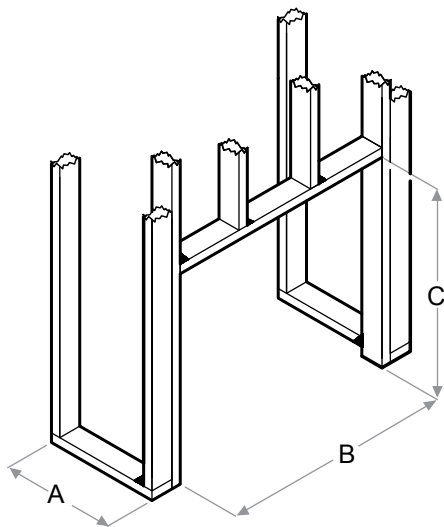

Accessories

36" Tempered Front Glass
Dimensions:
35-1/8" W x 22-1/8" H x 3/8" D
(89.1 cm x 56.1 cm x 1.1 cm)

36" Functional Doors with Tempered Glass
Dimensions:
39-3/4" W x 27-1/4" H x 1-1/4" D
(101.1 cm x 69.4 cm x 3.7 cm)

120 V | 1,375 W | 4,400 BTU
208 V | 1,975 W | 6,745 BTU
240 V | 2,575 W | 8,794 BTU

Mood-maker Remote
Customize the light color and intensity for a fireplace that reflects your personality.

Model #	Description	Lbs / Kg	UPC	Wty*	Carton Dimensions (WxHxD)		Cube	
					Inches	cm	ft³	m³
RBF36	36" Built-in Electric Firebox	74.9 / 34.0	781052 104723	2 yrs.	41-1/4 x 15-1/4 x 31-7/8	104.6 x 38.7 x 81.0	11.6	0.3
RBFPLUG	Plug Kit	0.6 / 0.3	781052 107656	1 yr.	7 x 3 x 4	17.8 x 7.6 x 10.2	0.05	0.00
RBFGLASS36	Single Glass Pane	25.1 / 11.4	781052 108011	1 yr.	42-1/8 x 29-1/4 x 4-1/4	106.8 x 74.2 x 10.6	3.0	0.08
RBFDOOR36	36" Glass Door	32.7 / 14.7	781052 108059	1 yr.	41-7/8 x 30-1/8 x 4-5/8	106.3 x 76.4 x 11.6	3.3	0.09

Specifications, finishes and dimensions are subject to change. *Limited warranty. ©2018 Glen Dimplex Americas.

SE-329-R09-122018

Revillusion®

36" Built-in Electric Firebox

RBF36

Product Dimensions:

FRONT

SIDE

TOP

Framing Dimensions:

NOTE: The materials used for the finished surround must be cut to precise dimensions as the 1/2" (1.3 cm) self-trimming flange is only to create a finished appearance.

RBF36

A	B	C	D	E	F
12-1/2" (31.8 cm)	36-5/8" (93.0 cm)	26-1/4" (66.5 cm)	60" (152.4 cm)	42-1/2" (108.0 cm)	42-1/2" (108.0 cm)