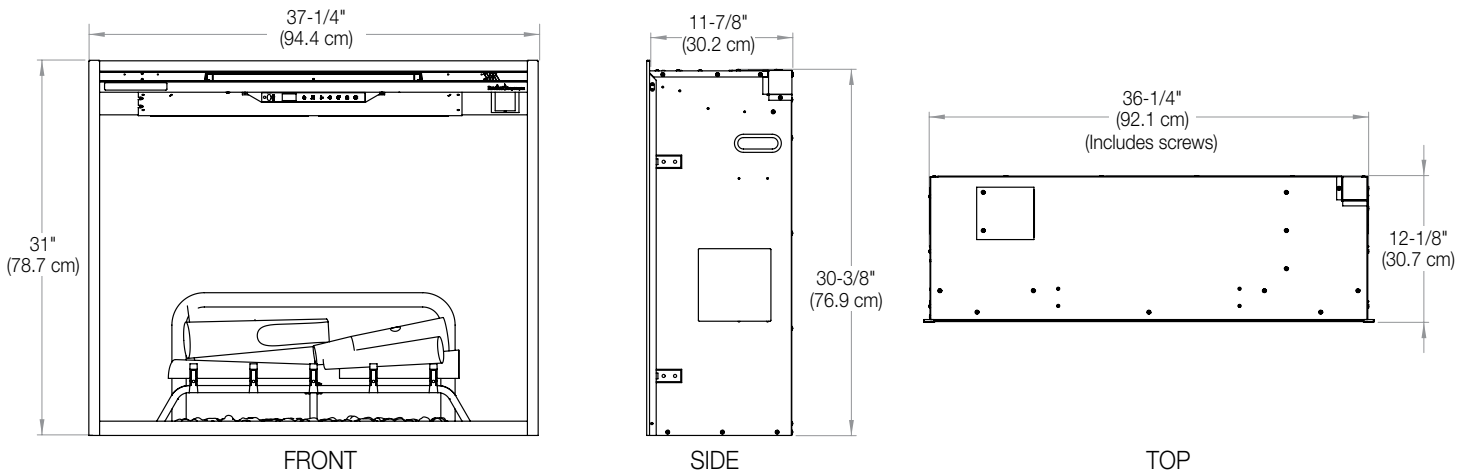

### Accessories

36" Tempered Front Glass  
Dimensions:  
35-1/8" W x 26-5/8" H x 3/8" D  
(89.1 cm x 67.5 cm x 1.1 cm)

36" Functional Doors with Tempered Glass  
Dimensions:  
39-3/4" W x 31-3/4" H x 1-1/4" D  
(101.1 cm x 80.8 cm x 3.7 cm)

120 V | 1,300 W | 4,400 BTU  
208 V | 1,975 W | 6,745 BTU  
240 V | 2,575 W | 8,794 BTU

**Mood-maker Remote**  
Customize the light color and intensity for a fireplace that reflects your personality.

Model #	Description	Lbs / Kg	UPC	Wty*	Carton Dimensions (WxHxD)		Cube	
					Inches	cm	ft³	m³
RBF36P	36" Portrait Built-in Electric Firebox	81.1 / 36.8	781052 108165	2 yrs.	41-1/4 x 35-7/8 x 15-1/4	104.7 x 91.2 x 38.6	13.0	0.4
RBFPLUG	Plug Kit	0.6 / 0.3	781052 107656	1 yr.	7 x 3 x 4	17.8 x 7.6 x 10.2	0.05	0.00
RBFGLASS36P	Single Glass Pane	30.3 / 13.7	781052 108028	1 yr.	42-1/8 x 33-3/4 x 4-1/4	104.4 x 85.6 x 10.7	3.4	0.10
RBFDOOR36P	36" Glass Door	37.0 / 16.6	781052 108066	1 yr.	41-7/8 x 34-1/2 x 4-5/8	106.3 x 87.7 x 11.6	3.8	0.10

#### Product Dimensions: