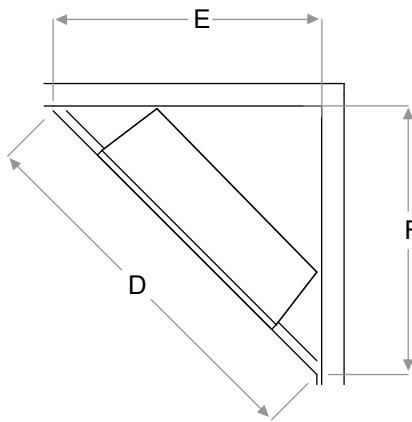

Framing Dimensions:

NOTE: The materials used for the finished surround must be cut to precise dimensions as the 1/2" (1.3 cm) self trimming flange is only to create a finished appearance.

RBF36P

A	B	C	D	E	F
12-1/2" (31.8 cm)	36-5/8" (93.0 cm)	30-5/8" (77.8 cm)	60" (152.4 cm)	42-1/2" (108.0 cm)	42-1/2" (108.0 cm)