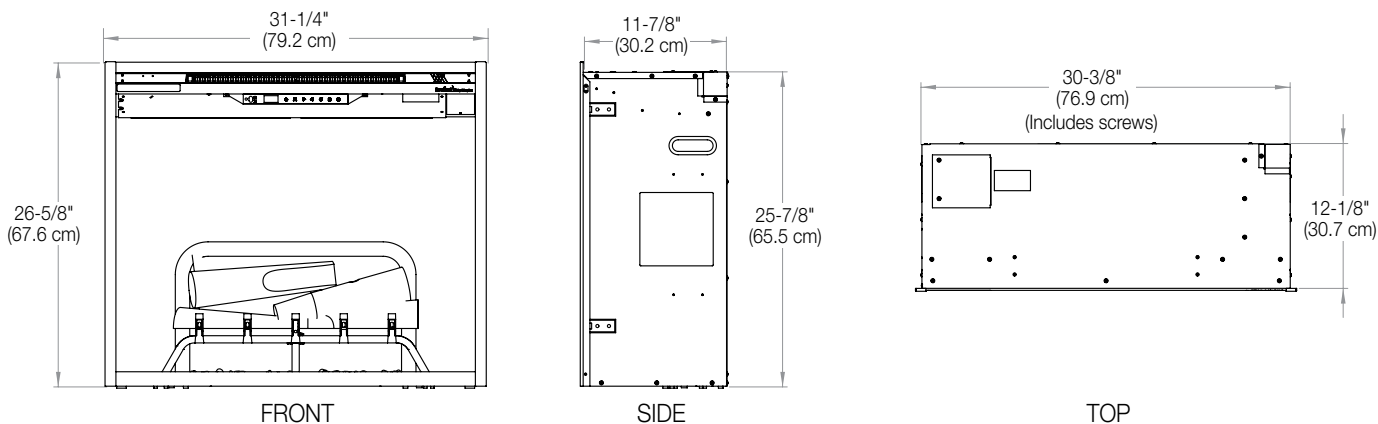

#### Accessories

RBFGLASS30 - 30" Tempered Front Glass  
Dimensions:  
29-1/4" W x 22-1/8" H x 3/8" D  
(74.0 cm x 56.1 cm x 1.1 cm)

RBFDOOR30 - 30" Functional Doors with Tempered Glass  
Dimensions:  
33-3/4" W x 27-1/4" H x 1-1/4" D  
(85.8 cm x 69.4 cm x 3.7 cm)

Model #	Description	Lbs / Kg	UPC	Wty*	Carton Dimensions (WxHxD)		Cube	
					Inches	cm	ft³	m³
RBF30	30" Built-in Electric Firebox	67.7 / 30.7	781052 104747	2 yrs.	35-1/4 x 15 x 31-5/8	89.8 x 38.2 x 80.4	9.7	0.3
RBFPLUG	Plug Kit	0.6 / 0.3	781052 107656	1 yr.	7 x 3 x 4	17.8 x 7.6 x 10.2	0.05	0.00
RBFGLASS30	Single Glass Pane	22.1 / 10.0	781052 108004	1 yr.	35-5/8 x 29-1/4 x 4-1/4	90.4 x 74.2 x 10.6	2.6	0.07
RBFDOOR30	30" Glass Door	28.4 / 12.8	781052 108042	1 yr.	35-7/8 x 30-1/8 x 4-5/8	91.3 x 76.4 x 11.6	2.9	0.08
RBF30TRIM38	38" Installation Trim	14.0 / 6.4	781052 123625	1 yr.	41-1/8 x 35-7/8 x 4-5/8	104.3 x 91.2 x 11.8	3.7	.013
RBF30TRIM44	44" Installation Trim	19.4 / 8.8	781052 123601	1 yr.	47-1/8 x 38-7/8 x 4-5/8	119.5 x 98.8 x 11.8	4.7	.013

### Product Dimensions: