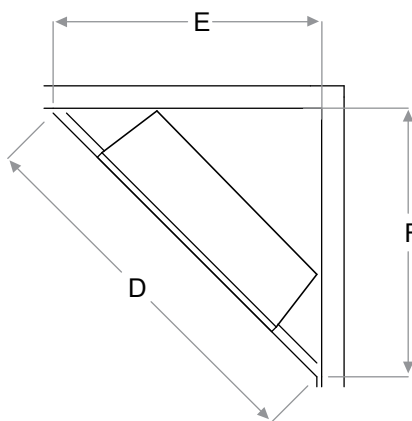

Framing Dimensions: