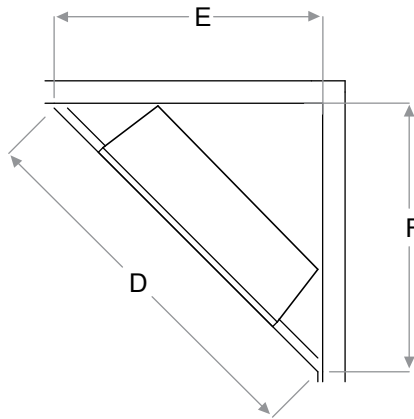

## Accessories

RBFGLASS30 - 30" Tempered Front Glass  
Dimensions:  
29-1/4" W x 22-1/8" H x 3/8" D  
(74.0 cm x 56.1 cm x 1.1 cm)

RBFDOOR30 - 30" Functional Doors with Tempered Glass  
Dimensions:  
33-3/4" W x 27-1/4" H x 1-1/4" D  
(85.8 cm x 69.4 cm x 3.7 cm)

RBF30TRIM38  
- 38" Black Installation Trim

RBF30TRIM44  
- 44" Black Installation Trim

RBFL30BR - Birch Log Set  
Dimensions:  
22-3/8" W x 10-7/8" H x 11" D  
(56.8 cm x 27.4 cm x 27.9 cm)

RBFL30FC - Fresh Cut Log Set  
Dimensions:  
22-3/8" W x 10-7/8" H x 11" D  
(56.8 cm x 27.4 cm x 27.9 cm)

## Framing Dimensions: