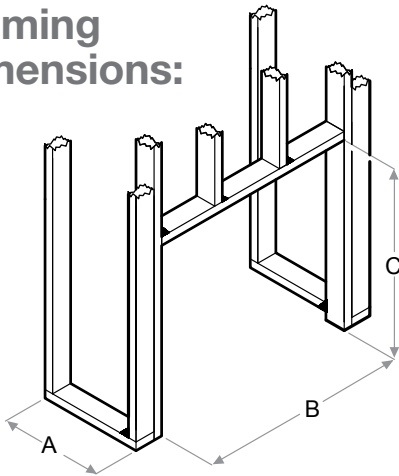

## Accessories

RBFGLASS30 - 30" Tempered Front Glass  
Dimensions:  
29-1/4" W x 22-1/8" H x 3/8" D  
(74.0 cm x 56.1 cm x 1.1 cm)

RBFDOOR30 - 30" Functional Doors with Tempered Glass  
Dimensions:  
33-3/4" W x 27-1/4" H x 1-1/4" D  
(85.8 cm x 69.4 cm x 3.7 cm)

RBF30TRIM38  
- 38" Black Installation Trim

RBF30TRIM44  
- 44" Black Installation Trim

RBFL30BR - Birch Log Set  
Dimensions:  
22-3/8" W x 10-7/8" H x 11" D  
(56.8 cm x 27.4 cm x 27.9 cm)

RBFL30FC - Fresh Cut Log Set  
Dimensions:  
22-3/8" W x 10-7/8" H x 11" D  
(56.8 cm x 27.4 cm x 27.9 cm)

## Framing Dimensions: