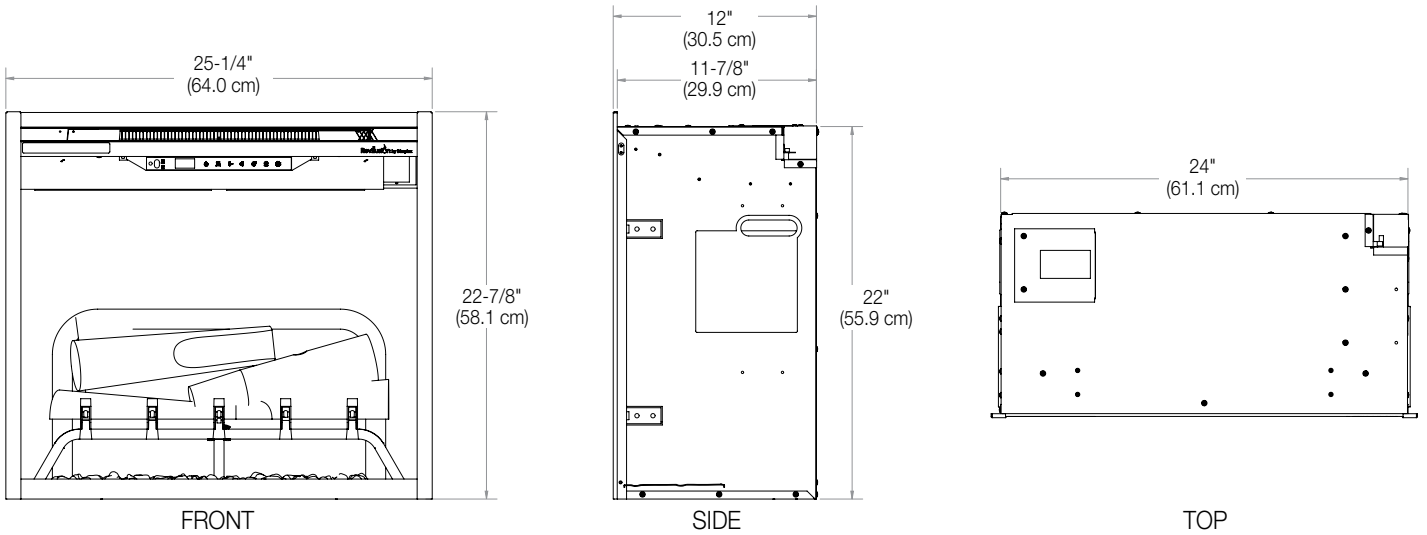

Revillusion®

24" Built-in Electric Firebox / Fireplace Insert RBF24

Product Dimensions: