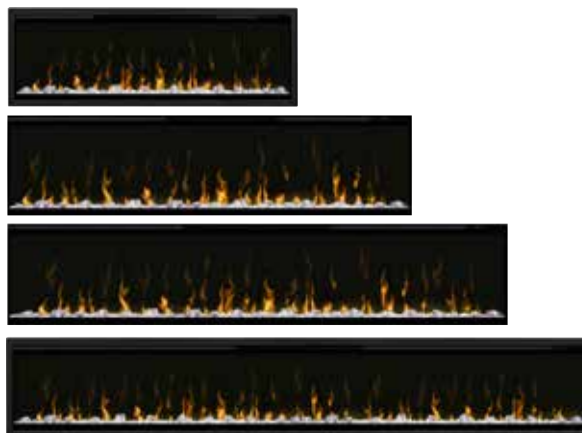

IgniteXL Trim Accessories

Allows installation of IgniteXL in 2" x 4" wall construction.

XLFTRIM50

Compatible with the XLF50
(WxHxD): 52-3/4" x 18-1/4" x 1-7/8" (134.0 cm x 46.2 cm x 4.5 cm)

XLFTRIM60

Compatible with the XLF60
(WxHxD): 62-3/4" x 18-1/4" x 1-7/8" (159.4 cm x 46.2 cm x 4.5 cm)

XLFTRIM74

Compatible with the XLF74
(WxHxD): 76-3/4" x 18-1/4" x 1-7/8" (195.0 cm x 46.2 cm x 4.5 cm)

XLFTRIM100

Compatible with the XLF100
(WxHxD): 102-3/4" x 18-1/4" x 1-7/8" (261.0 cm x 46.2 cm x 4.5 cm)