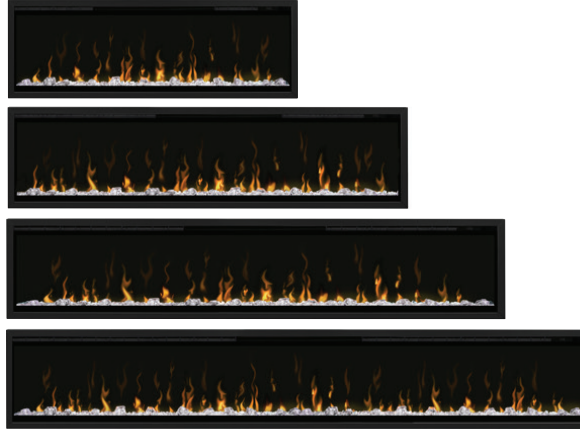

IgniteXL Trim Accessories

Allows installation of IgniteXL in 2" x 4" wall construction.

XLFTRIM50

Compatible with the XLF50
(WxHxD): 52-3/4" x 18-1/4" x 1-7/8" (134.0 cm x 46.2 cm x 4.5 cm)

XLFTRIM60

Compatible with the XLF60
(WxHxD): 62-3/4" x 18-1/4" x 1-7/8" (159.4 cm x 46.2 cm x 4.5 cm)

XLFTRIM74

Compatible with the XLF74
(WxHxD): 76-3/4" x 18-1/4" x 1-7/8" (195.0 cm x 46.2 cm x 4.5 cm)

XLFTRIM100

Compatible with the XLF100
(WxHxD): 102-3/4" x 18-1/4" x 1-7/8" (261.0 cm x 46.2 cm x 4.5 cm)