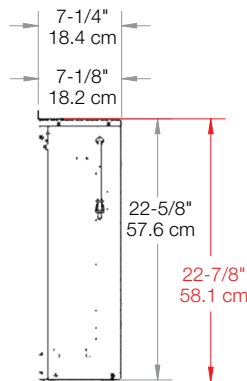

DFR Series

26" Electric Firebox

DFR2651L

Color Themes

Framing Dimensions

27-3/8"
69.5 cm

23-1/2"
59.7 cm

7-1/4"
18.4 cm

For enclosed applications:
Additional feet are provided to be used in enclosed applications.

120 Volts | 1,500 Watts | 5,118 BTU

Model #	Description	Lbs / Kg	UPC	Wty.	Carton Dimensions (WxHxD)		Cube	
					Inches	cm	ft ³	m ³
DFR2651L	26" Firebox with inner glow logs	38.6 / 17.5	781052 099821	1 yr.	10-1/4 x 30-1/8 x 26-3/4	26.5 x 76.5 x 68.0	4.9	0.1