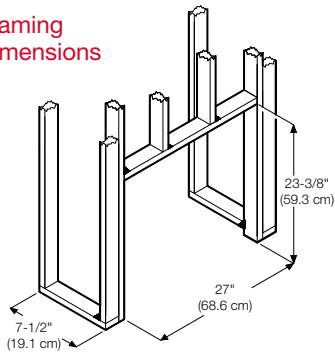

DFR Series

26" Electric Firebox

DFR2651L

Color-rich flame for
customized comfort.

The 26" electric firebox is 120 volts with a floating LED display affording temperature settings and specialty functions such as sleep timer and 7 color themes. The pulsating embers glow from within the realistic, handcrafted logs. With safe, ceramic heat, enjoy the firebox with or without flame for warming spaces up to 1,000 sq.ft.

DFR Series

26" Electric Firebox

DFR2651L

Color Themes

Framing Dimensions

27-3/8"
69.5 cm

23-1/2"
59.7 cm

7-1/4"
18.4 cm

For enclosed applications:
Additional feet are provided to be used in enclosed applications.

120 Volts | 1,500 Watts | 5,118 BTU

Model #	Description	Lbs / Kg	UPC	Wty.	Carton Dimensions (WxHxD)		Cube	
					Inches	cm	ft ³	m ³
DFR2651L	26" Firebox with inner glow logs	38.6 / 17.5	781052 099821	1 yr.	10-1/4 x 30-1/8 x 26-3/4	26.5 x 76.5 x 68.0	4.9	0.1