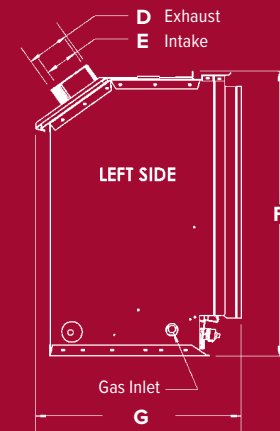

STEP 2: CHOOSE (required for each unit) – LOG SET or ROCK SUPPORT PLATFORM or GLASS MEDIA

IDV34 LOG SETS

IDV44 LOG SETS

ROCKS SETS

REQUIRES ROCK SUPPORT PLATFORM (MQRSP4)

GLASS MEDIA REQUIRES SUPPORT PLATFORM (MQRSP8)

STEP 3: CHOOSE OPTIONAL ACCESSORIES

LINERS

REMOTE CONTROLS

On/Off, Thermostat or Modulating Thermostat

THERMOSTATS

Standard On/Off or Programmable (Wall Mount)

IDV34/IDV44 DIMENSIONS

IDV34 IDV44

A	28 5/8"	32 7/8"
B	14 1/8"	18 3/8"
C	25 5/8"	29 7/8"
D	3"	4"
E	3"	3"
F	21 3/8"	25 3/4"
G	18 1/4"	18 9/16"

DESIGNER DOORS & FRAMES

REQUIRED FOR MQ34CV3 / MQ34CV4PF AND I44CV3