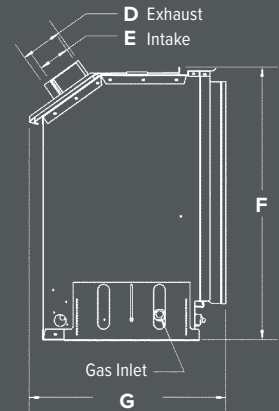

Surrounds	Width	Height
I44S4432BL (Surround)	44"	32 1/16"
I44SPF4436BL (Surround Picture Frame)	44"	36"
I44SU4742BL (Surround Universal)*	47"	42"

*Trim to Size

VENTING

IDVVT36	Vertical Vent Termination
IDVFK25	Flex Pipe Kit
IDVLCF	Block Off Plate – for Lower Chase
ZDV3FC	Flex Connector 3" Diameter

*MG Duravent (Order Kit #46DVA-CL33)

IDVVT43	Vertical Vent Termination
I43FK25	Flex Pipe Kit
I43LCP	Block Off Plate – for Lower Chase
ZDV3FC	Flex Connector 3" Diameter
ZDV4FC	Flex Connector 4" Diameter

*MG Duravent (Order Kit #46DVA-CL34)

DIMENSIONS

FRONT VIEW

SIDE VIEW

TOP VIEW

	IDV34	IDV44
A	28 5/8"	32 7/8"
B	14 1/8"	18 3/8"
C	25 5/8"	29 7/8"
D	3"	4"
E	3"	3"
F	21 3/8"	25 3/4"
G	18 1/4"	18 9/16"
H	28 9/16"	32 7/8"
I	21 1/4"	25 3/4"
J	18 1/4"	18 9/16"