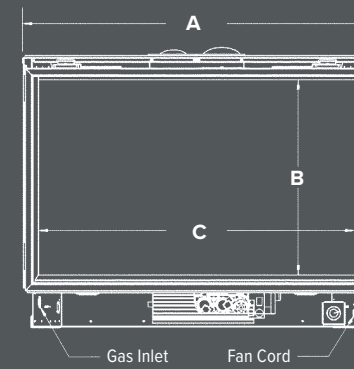

Surrounds	Width	Height
I44S4432BL (Surround)	44"	32 1/16"
I44SPF4436BL (Surround Picture Frame)	44"	36"
I44SU4742BL (Surround Universal)*	47"	42"

*Trim to Size

VENTING

IDVVT36	Vertical Vent Termination
IDVFK25	Flex Pipe Kit
IDVLCF	Block Off Plate – for Lower Chase
ZDV3FC	Flex Connector 3" Diameter

*MG Duravent (Order Kit #46DVA-CL34)

DIMENSIONS

FRONT VIEW

SIDE VIEW

TOP VIEW

	IDV34	IDV44
A	28 5/8"	32 7/8"
B	14 1/8"	18 3/8"
C	25 5/8"	29 7/8"
D	3"	4"
E	3"	3"
F	21 3/8"	25 3/4"
G	18 1/4"	18 9/16"
H	28 9/16"	32 7/8"
I	21 1/4"	25 3/4"
J	18 1/4"	18 9/16"