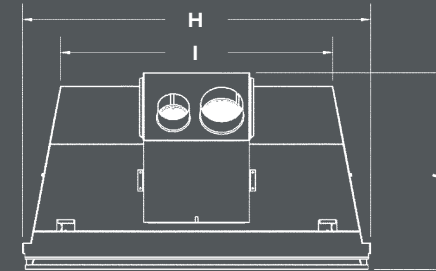

*MG Duravent (Order Kit #46DVA-CL34)

DIMENSIONS

FRONT VIEW

SIDE VIEW

TOP VIEW

	IDV34	IDV44
A	28 5/8"	32 7/8"
B	14 1/8"	18 3/8"
C	25 5/8"	29 7/8"
D	3"	4"
E	3"	3"
F	21 3/8"	25 3/4"
G	18 1/4"	18 9/16"
H	28 9/16"	32 7/8"
I	21 1/4"	25 3/4"
J	18 1/4"	18 9/16"