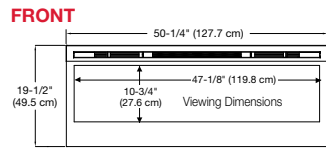

Installation - 3 Mounting Options

ON WALL

Must mount to a minimum of three (3) wall studs

PARTIAL RECESSED

2 X 4 Framing
Framing dimensions:
46-1/2" (118.1 cm) W
x 16-1/2" (42 cm) H

FULLY RECESSED

2 X 8 Framing
Framing dimensions:
49" (124.5 cm) W x
18-1/2" (47 cm) H

120 Volts | 1,230 Watts | 4,198 BTU

Model #	Description	Lbs / Kg	UPC	Wty. ¹	Carton Dimensions (WxHxD)		Cube	
					Inches	cm	ft ³	m ³
BLF50	Wall-mount fireplace	75 / 34.1	781052 061149	2 yr.	55 x 13 x 23-1/4	139.7 x 33.0 x 58.9	9.6	0.3
DT1267BLK	Cohesion Trim - Black	51 / 23.1	781052 080355	1 yr.	64-7/8 x 26-1/4 x 8-3/4	164.8 x 66.8 x 22.1	8.6	0.24
DT1103BW	Cohesion Trim - Burnished Walnut	51 / 23.1	781052 070929	1 yr.	64-7/8 x 26-1/4 x 8-3/4	164.8 x 66.8 x 22.1	8.6	0.24
LF50DWS-KIT	50" Driftwood & River Rock Accessory Package	7 / 3.17	781052 102842		34-1/4 x 5-7/8 x 8-1/8	87.2 x 14.98 x 20.6		