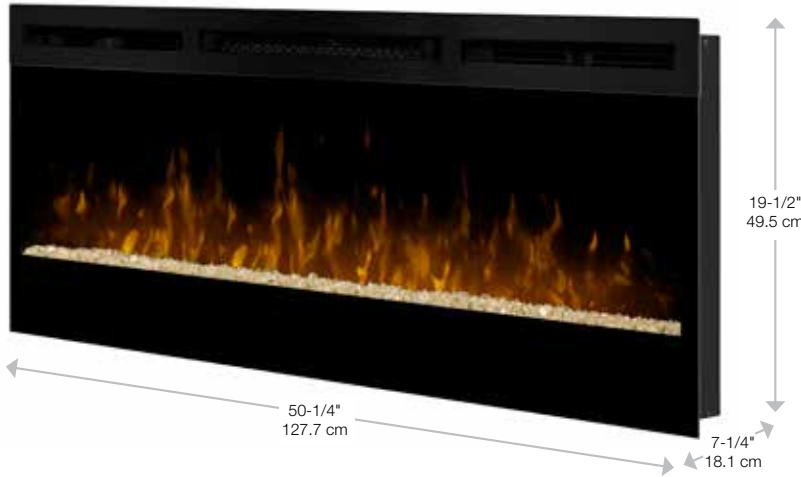

Synergy

Wall-mount Electric Fireplace

BLF50

Accessories

Dimensions

Installation - 3 Mounting Options

ON WALL

Must mount to a minimum of three (3) wall studs

PARTIAL RECESSED

2 X 4 Framing
Framing dimensions:
46-1/2" (118.1 cm) W
x 16-1/2" (42 cm) H

FULLY RECESSED

2 X 8 Framing
Framing dimensions:
49" (124.5 cm) W x
18-1/2" (47 cm) H

120 Volts | 1,230 Watts | 4,198 BTU

Model #	Description	Lbs / Kg	UPC	Wty.¹	Carton Dimensions (WxHxD)		Cube	
					Inches	cm	ft³	m³
BLF50	Wall-mount fireplace	75 / 34.1	781052 061149	2 yr.	55 x 13 x 23-1/4	139.7 x 33.0 x 58.9	9.6	0.3
DT1267BLK	Cohesion Trim - Black	51 / 23.1	781052 080355	1 yr.	64-7/8 x 26-1/4 x 8-3/4	164.8 x 66.8 x 22.1	8.6	0.24
DT1103BW	Cohesion Trim - Burnished Walnut	51 / 23.1	781052 070929	1 yr.	64-7/8 x 26-1/4 x 8-3/4	164.8 x 66.8 x 22.1	8.6	0.24
LF50DWS-KIT	50" Driftwood & River Rock Accessory Package	7 / 3.17	781052 102842		34-1/4 x 5-7/8 x 8-1/8	87.2 x 14.98 x 20.6		

Specifications, finishes and dimensions are subject to change. ¹Limited warranty. ©2018 Glen Dimplex Americas

SE-001-R03-0081018

Features