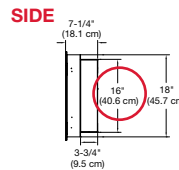

Installation - 3 Mounting Options

ON WALL

Must mount to a minimum of three (3) wall studs

PARTIAL RECESSED

2 X 4 Framing
Framing dimensions:
46-1/2" (118.1 cm) W
x 16-1/2" (42 cm) H

FULLY RECESSED

2 X 8 Framing
Framing dimensions:
49" (124.5 cm) W x
18-1/2" (47 cm) H

120 Volts | 1,230 Watts | 4,198 BTU

Model #	Description	Lbs / Kg	UPC	Wty. ¹	Carton Dimensions (WxHxD)		Cube	
					Inches	cm	ft ³	m ³
BLF50	Wall-mount fireplace	75 / 34.1	781052 061149	2 yr.	55 x 13 x 23-1/4	139.7 x 33.0 x 58.9	9.6	0.3
DT1267BLK	Cohesion Trim - Black	51 / 23.1	781052 080355	1 yr.	64-7/8 x 26-1/4 x 8-3/4	164.8 x 66.8 x 22.1	8.6	0.24
DT1103BW	Cohesion Trim - Burnished Walnut	51 / 23.1	781052 070929	1 yr.	64-7/8 x 26-1/4 x 8-3/4	164.8 x 66.8 x 22.1	8.6	0.24
LF50DWS-KIT	50" Driftwood & River Rock Accessory Package	7 / 3.17	781052 102842		34-1/4 x 5-7/8 x 8-1/8	87.2 x 14.98 x 20.6		