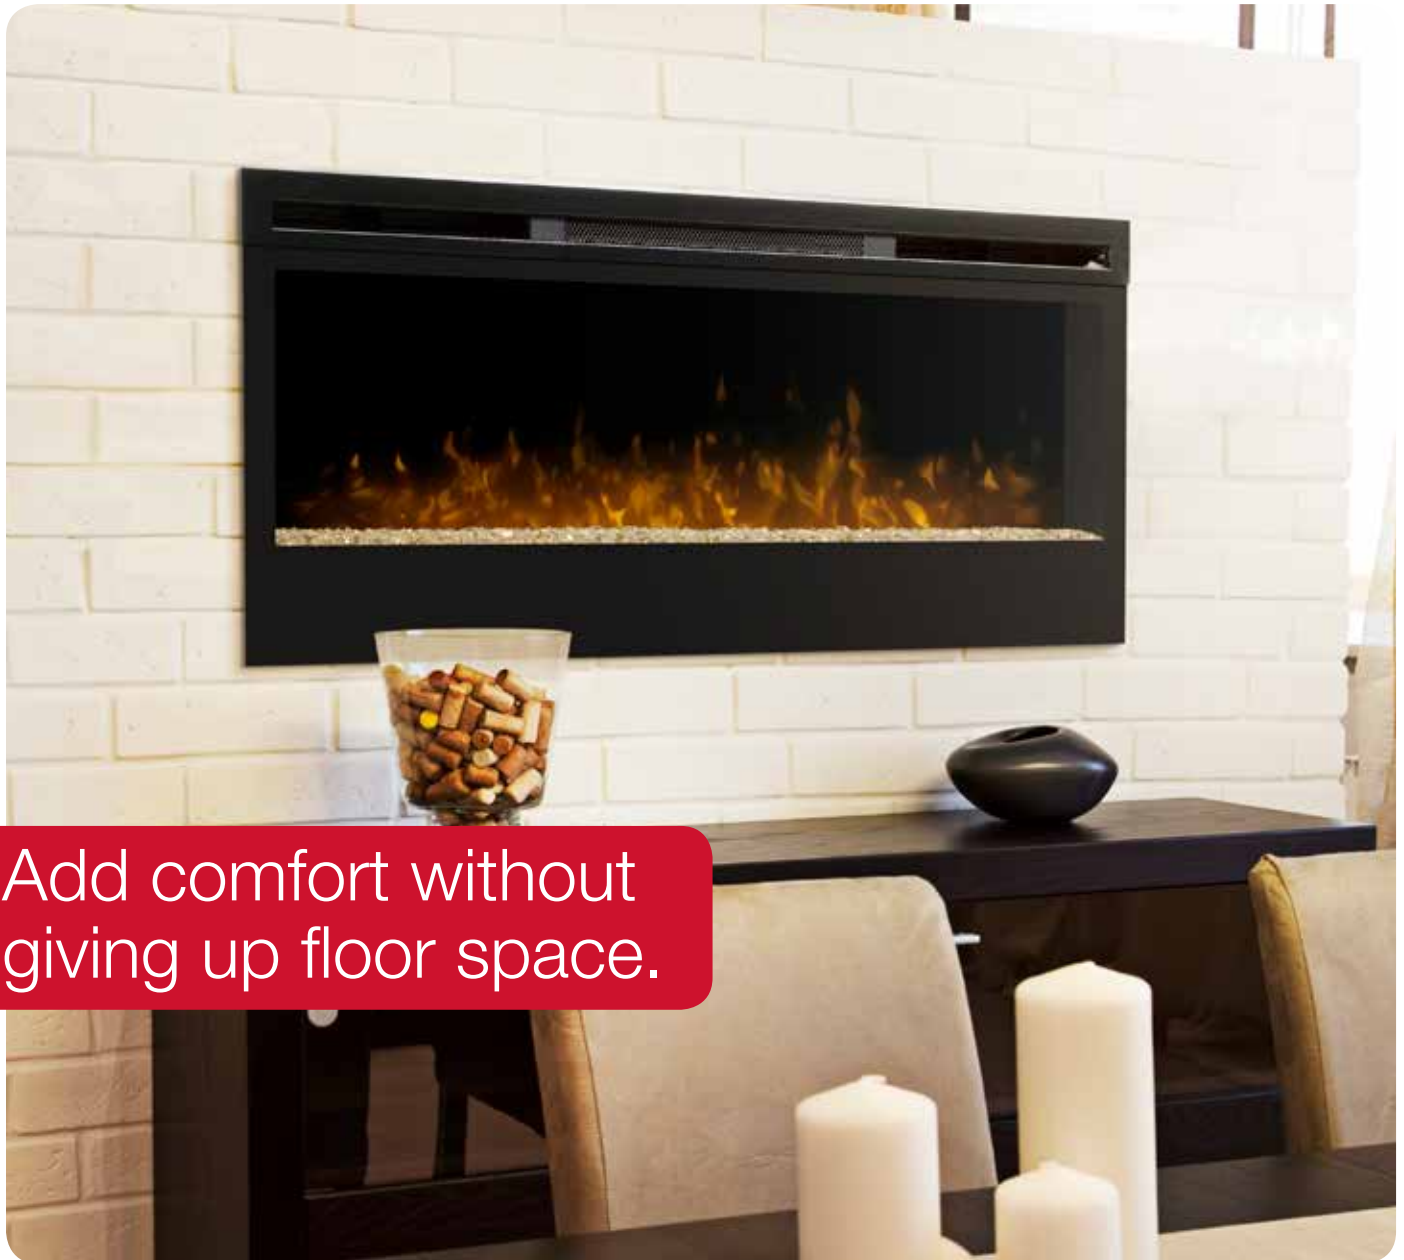

Synergy

Wall-mount Electric Fireplace

BLF50

Add comfort without giving up floor space.

The 50" linear fireplace features realistic patented LED flame that dances on the crushed and silvered glass pieces, adding comfort, ambiance and beauty to any space. The heat that warms the room comes from the front of the fireplace allowing the sleek and elegant design to be installed snug to the wall.

Specifications, finishes and dimensions are subject to change. ¹Limited warranty. ©2018 Glen Dimplex Americas

SE-001-R03-0081018

Features

- The Original Dimplex Flame Effect™**
A blend of technology, artistry and craftsmanship that sets the standard for realism.
- Media Bed**
Tumbled glass ember bed pieces that are colored and silvered on one side for an alluring effect.
- Supplemental Heat**
Includes a powerful fan-forced heater designed to keep the rooms you spend the most time in warm and comfortable.
- Viewing Area**
Enjoy the panoramic flame through the industry's largest viewing area.
- Remote**
Includes a convenient remote control.
- All-season Flames**
Enjoy the unique charm of a fireplace 365 days a year using the flames without the heat.
- Cool-touch Glass**
Glass remains cool making it safe for children and pets in any location.
- Economical**
Economical to operate costing only pennies per hour.*
- Low Carbon Footprint**
The most sustainable fireplace option; no emissions and 100% efficient.
- Reduces Liability**
Ideal for public spaces in commercial installations; meets the strictest building codes.
- Seamless Installation**
Can be recessed with direct-wire for a seamless look, or simply hung on the wall.
- Quick Assembly**
Sets up in minutes with step-by-step assembly instructions allowing you more time to enjoy your fireplace.