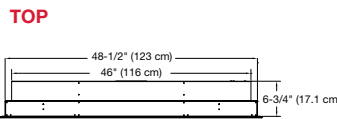

Synergy

Wall-mount Electric Fireplace

BLF50

Add comfort without giving up floor space.

The 50" linear fireplace features realistic patented LED flame that dances on the crushed and silvered glass pieces, adding comfort, ambiance and beauty to any space. The heat that warms the room comes from the front of the fireplace allowing the sleek and elegant design to be installed snug to the wall.

Synergy

Wall-mount Electric Fireplace

BLF50

Accessories

Cohesion Trim - Black
DT1267BLK

Cohesion Trim - Brown
DT1103BW

Driftwood and River Rock Accessory Package - 50"
LF50DWS-KIT

Dimensions

Installation - 3 Mounting Options

ON WALL

Must mount to a minimum of three (3) wall studs

PARTIAL RECESSED

2 X 4 Framing
Framing dimensions:
46-1/2" (118.1 cm) W
x 16-1/2" (42 cm) H

FULLY RECESSED

2 X 8 Framing
Framing dimensions:
49" (124.5 cm) W x
18-1/2" (47 cm) H

120 Volts | 1,230 Watts | 4,198 BTU

Model #	Description	Lbs / Kg	UPC	Wty. ¹	Carton Dimensions (WxHxD)		Cube	
					Inches	cm	ft ³	m ³
BLF50	Wall-mount fireplace	75 / 34.1	781052 061149	2 yr.	55 x 13 x 23-1/4	139.7 x 33.0 x 58.9	9.6	0.3
DT1267BLK	Cohesion Trim - Black	51 / 23.1	781052 080355	1 yr.	64-7/8 x 26-1/4 x 8-3/4	164.8 x 66.8 x 22.1	8.6	0.24
DT1103BW	Cohesion Trim - Burnished Walnut	51 / 23.1	781052 070929	1 yr.	64-7/8 x 26-1/4 x 8-3/4	164.8 x 66.8 x 22.1	8.6	0.24
LF50DWS-KIT	50" Driftwood & River Rock Accessory Package	7 / 3.17	781052 102842		34-1/4 x 5-7/8 x 8-1/8	87.2 x 14.98 x 20.6		