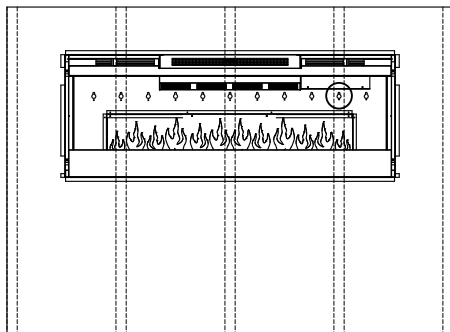

Color Themes

Accessories

Driftwood and River Rock Accessory Package
- 50" LF50DWS-KIT

Cohesion Trim - Black
DT1267BLK

Multi-function
Remote

120 Volts | 1,230 Watts | 4,197 BTU

| Model # | Description | Lbs / Kg | UPC | Wty. ¹ | Carton Dimensions (WxHxD) | | Cube | |
|-------------|--|-----------|---------------|-------------------|---------------------------|---------------------|-----------------|----------------|
| | | | | | Inches | cm | ft ³ | m ³ |
| BLF5051 | 50" Linear Electric Fireplace | 75 / 34.1 | 781052 098787 | 2 yr. | 55 x 23-1/4 x 12-7/8 | 139.7 x 58.9 x 32.7 | 9.5 | 0.26 |
| DT1267BLK | Cohesion Trim - Black | 51 / 23.1 | 781052 080355 | 1 an | 64-7/8 x 26-1/4 x 8-3/4 | 164.8 x 66.8 x 22.1 | 8.6 | 0.24 |
| LF50DWS-KIT | 50" Driftwood and River Rock Accessory Kit | 7 / 3.17 | 781052 102842 | | 34-1/4 x 5-7/8 x 8-1/8 | 87.2 x 14.98 x 20.6 | | |

Specifications, finishes and dimensions are subject to change. ¹Limited warranty. ©2020 Glen Dimplex Americas

Prism Series

50" Linear Electric Fireplace

BLF5051

Product Dimensions:

FRONT

SIDE

TOP

Installation Options and Framing Dimensions

3 Mounting Options

ON WALL

Must mount to a minimum of three (3) wall studs

PARTIAL RECESSED

2 X 4 Wall Construction
Framing dimensions:
46-1/2" W x 16-1/2" H
(118.1 cm) W x (42 cm) H

FULLY RECESSED

2 X 8 Wall Construction
Framing dimensions:
49" W x 18-1/2" H
(124.5 cm) W x (47 cm) H