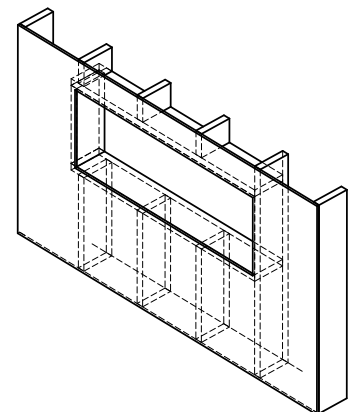

Installation Options and Framing Dimensions

3 Mounting Options

ON WALL

Must mount to a minimum of three (3) wall studs

PARTIAL RECESSED

2 X 4 Wall Construction
Framing dimensions:
46-1/2" W x 16-1/2" H
(118.1 cm) W x (42 cm) H

FULLY RECESSED

2 X 8 Wall Construction
Framing dimensions:
49" W x 18-1/2" H
(124.5 cm) W x (47 cm) H