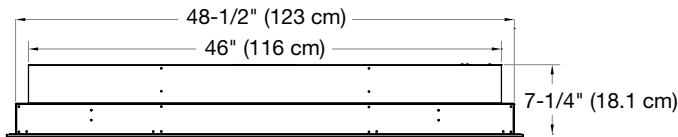

Specifications, finishes and dimensions are subject to change. ¹Limited warranty. ©2020 Glen Dimplex Americas

Prism Series

50" Linear Electric Fireplace

BLF5051

Product Dimensions:

FRONT

SIDE

TOP