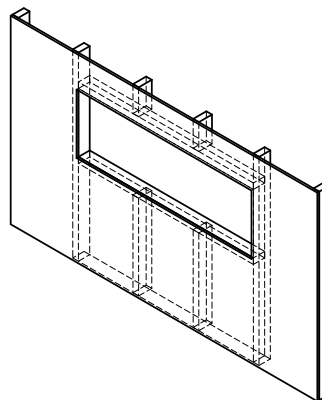

Specifications, finishes and dimensions are subject to change. ¹Limited warranty. ©2020 Glen Dimplex Americas

Prism Series

50" Linear Electric Fireplace

BLF5051

Product Dimensions:

FRONT

SIDE

TOP

Installation Options and Framing Dimensions

3 Mounting Options

ON WALL

Must mount to a minimum of three (3) wall studs

PARTIAL RECESSED

2 X 4 Wall Construction
Framing dimensions:
46-1/2" W x 16-1/2" H
(118.1 cm) W x (42 cm) H

FULLY RECESSED

2 X 8 Wall Construction
Framing dimensions:
49" W x 18-1/2" H
(124.5 cm) W x (47 cm) H