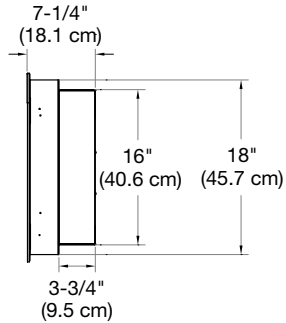

Specifications, finishes and dimensions are subject to change. ¹Limited warranty. ©2020 Glen Dimplex Americas

Prism Series

50" Linear Electric Fireplace

BLF5051

Product Dimensions:

FRONT

SIDE

TOP

Installation Options and Framing Dimensions

3 Mounting Options

ON WALL

Must mount to a minimum of three (3) wall studs

PARTIAL RECESSED

2 X 4 Wall Construction
Framing dimensions:
46-1/2" W x 16-1/2" H
(118.1 cm) W x (42 cm) H

FULLY RECESSED

2 X 8 Wall Construction
Framing dimensions:
49" W x 18-1/2" H
(124.5 cm) W x (47 cm) H