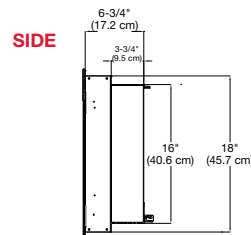

### Dimensions

### Installation - 3 Mounting Options

120 Volts | 1,220 Watts | 4,163 BTU

Model #	Description	Lbs / Kg	UPC	Wty. <sup>1</sup>	Carton Dimensions (WxHxD)		Cube	
					Inches	cm	ft <sup>3</sup>	m <sup>3</sup>
BLF34	Wall-mount fireplace	60 / 27.2	781052 083691	2 yr.	39 x 23 x 13	99.1 x 58.4 x 33	6.7	0.19
LF34DWS-KIT	34" Driftwood & River Rock Accessory Package	6.1 / 2.7	781052 102835		33-1/4 x 4-7/8 x 8-1/8	84.5 x 12.45 x 20.6		