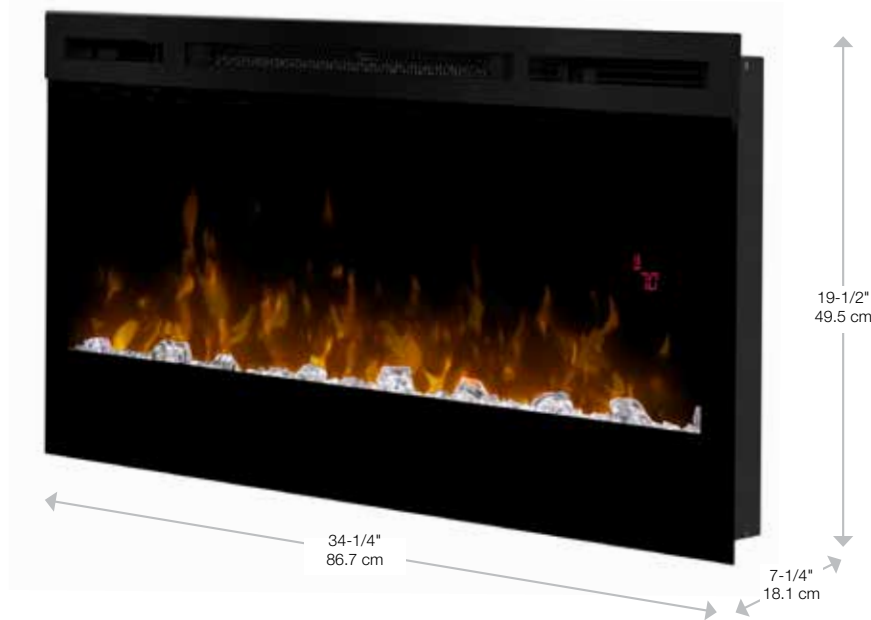

Prism Series

34" Linear Electric Fireplace

BLF3451