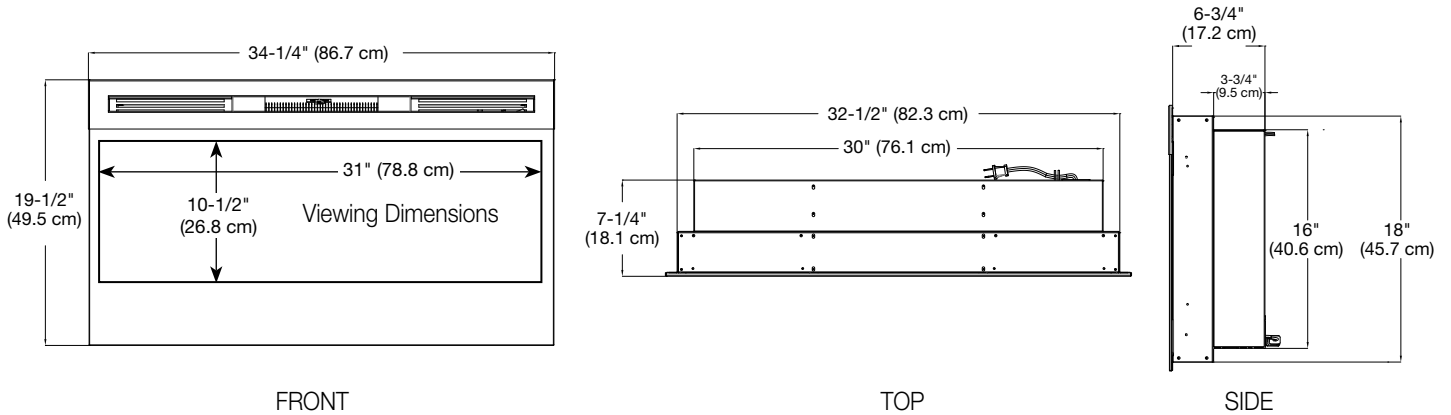

Model #	Description	Lbs / Kg	UPC	Wty. <sup>1</sup>	Carton Dimensions (WxHxD)		Cube	
					Inches	cm	ft <sup>3</sup>	m <sup>3</sup>
BLF3451	34" Linear Electric Fireplace	60 / 27.2	781052 098763	2 yr.	39 x 23-1/4 x 13	99.1 x 58.9 x 33	6.8	0.2
LF34DWS-KIT	34" Driftwood and River Rock Accessory Kit	6.1 / 2.7	781052 102835		33-1/4 x 4-7/8 x 8-1/8	84.5 x 12.45 x 20.6		

### Product Dimensions:

#### PARTIAL RECESSED

2 X 4 Framing  
 Framing dimensions:  
 30-1/2" (77.5 cm) W x  
 16-1/2" (41.9 cm) H

#### FULLY RECESSED

2 X 8 Framing  
 Framing dimensions:  
 33" (83.8 cm) W x  
 18-1/2" (47 cm) H