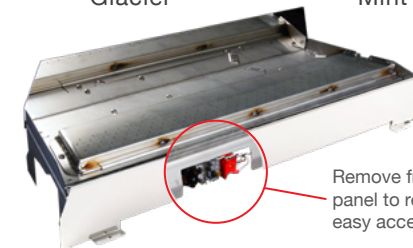

GL-**-W
Star Fyre

GL-**-HR
Gold Reflective

GL-**-CR
Champagne Refl.

Remove front mirrored panel to reveal the hidden, easy access, pilot controls.

GLG-**-RY
Ruby

Amount of glass or gems required is 7½ lbs for 18", 10 lbs for 24", 15 lbs for 30" burner, 10 lbs for 18" see-thru, and 12½ lbs for 24" see-thru.