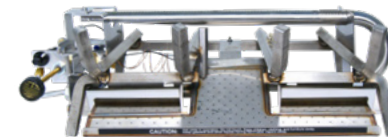

G10 SERIES

Featuring the popular burnt through front log, the G10 Series is available in two attractive log styles; Charred Frontier Oak and Charred Aged Split Oak (both ceramic refractory log sets). Lively flames and a large ember bed with Bryte Coals highlight the handcrafted logs, adding efficient heat and unmatched beauty to your fireplace.

The G10 Series is available for Natural or Propane gas in 16"/18" and 24"/30" sets, with variable BTU ratings from 17,000 to 37,000. Lava granules, embers and Bryte Coals are included with the unit. Stainless steel models are available for added durability and use in outdoor rooms.

2 log styles to choose from, sizes 16/18", 24" & 30":

- CHFR-** Charred Frontier Oak Gas Logs
- CHAS-** Charred Aged Split Oak Gas Logs

** Insert size (e.g. CHFR-24). Add "P" for Propane.

A number of control options are available including:

- Manual control
- Remote on/off (-12)
- Remote with variable flame height control (-15)
- Remote with variable flame height control and electronic pilot (-01V)