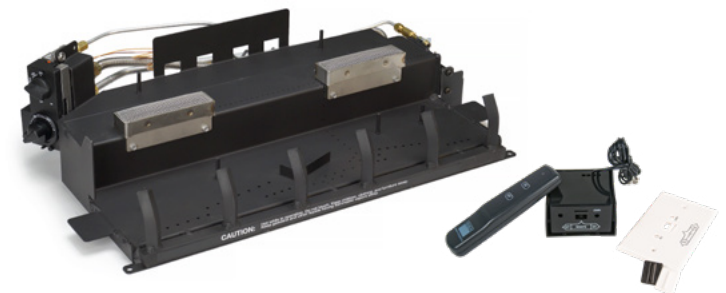

- Remote on/off (-12)
- Remote with variable flame height control (-15)
- Remote with variable flame height control and electronic non-standing pilot (-01V)

G19-24/30-15

Gas Burner
with electronic variable control