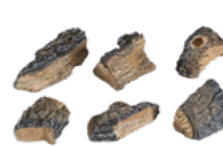

Wood Chips (WCH-6)