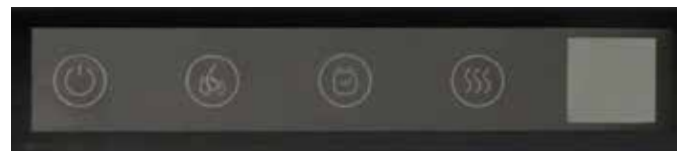

TOUCH PAD

Convenient touch pad with temperature indicator display.