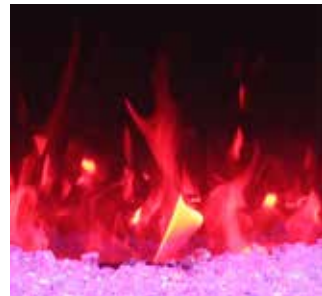

Glass Rocks *with* Flame Mold
Orange flame with a little Red
Ambient Canopy Lighting: On