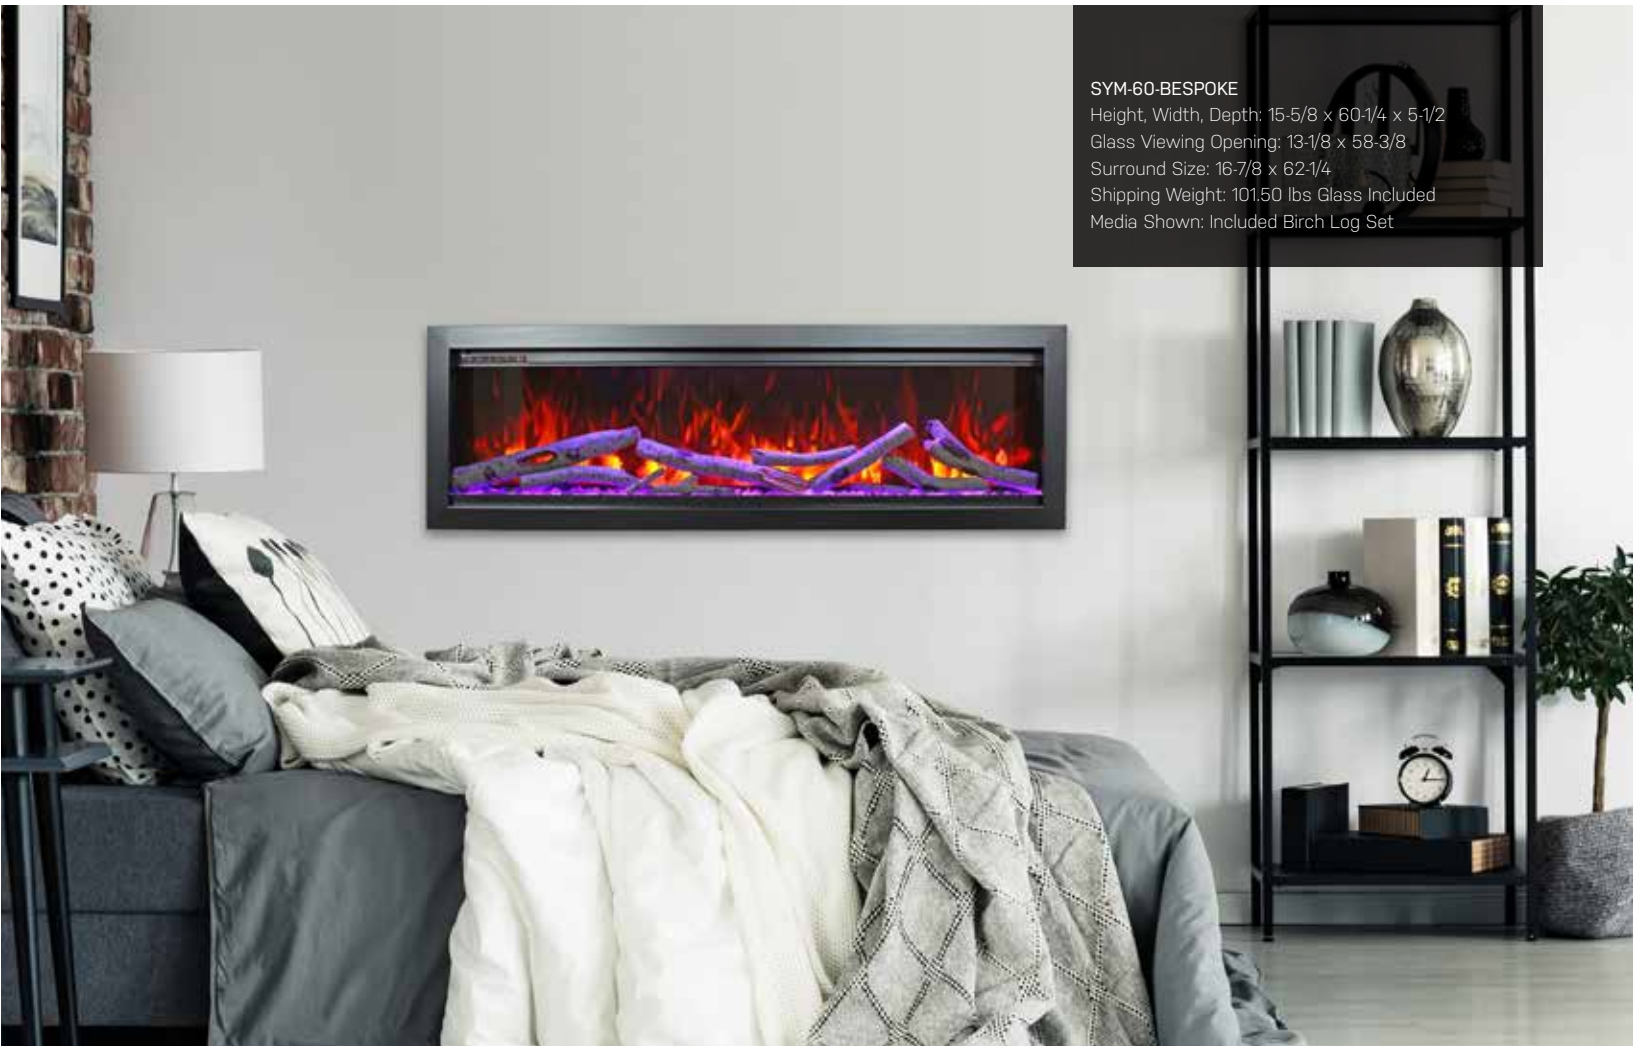

SYM-60-BESPOKE

Height, Width, Depth: 15-5/8 x 60-1/4 x 5-1/2
Glass Viewing Opening: 13-1/8 x 58-3/8
Surround Size: 16-7/8 x 62-1/4
Shipping Weight: 101.50 lbs Glass Included
Media Shown: Included Birch Log Set