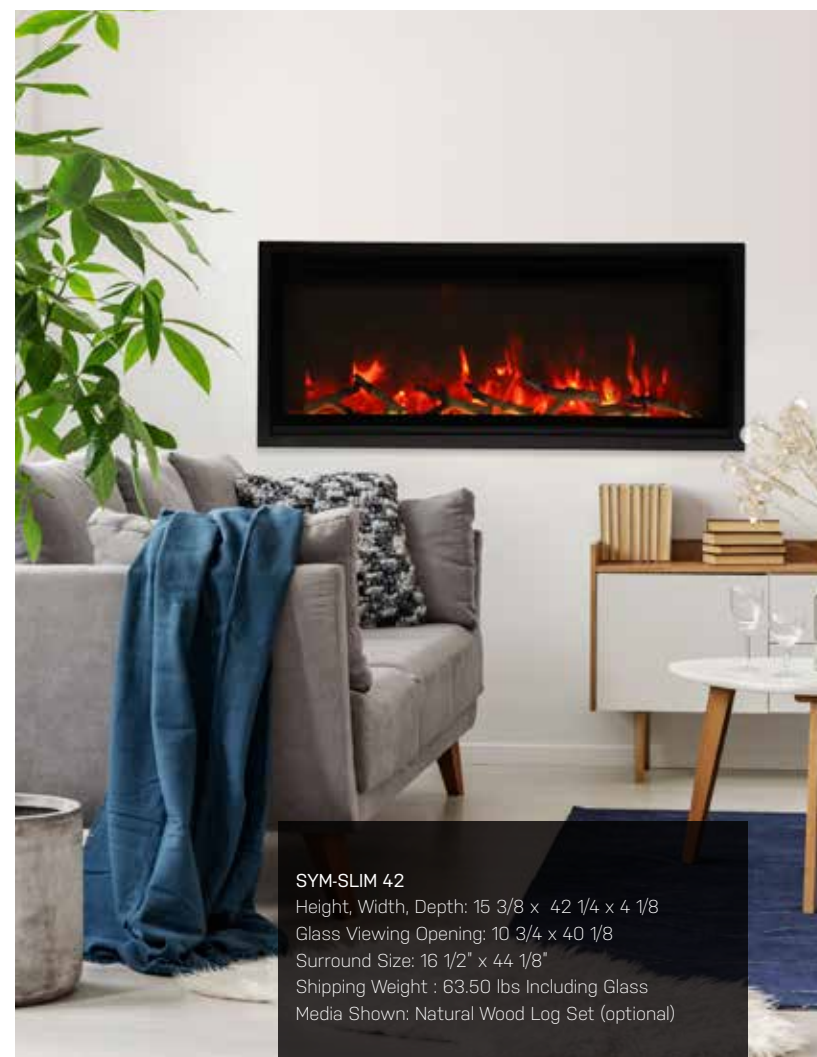

INCLUDED ACCESSORIES

OPTIONAL LOG SET

8-PC NATURAL WOOD LOG SET

SYM-SLIM 50
Height, Width, Depth: 15 3/8 x 50 1/4 x 4 1/8
Glass Viewing Opening: 10 3/4 x 48 1/8
Surround Size: 16 1/2 x 52 1/8
Shipping Weight : 71.50 lbs
Media Shown: Ember Glass AMSF 11 (optional)