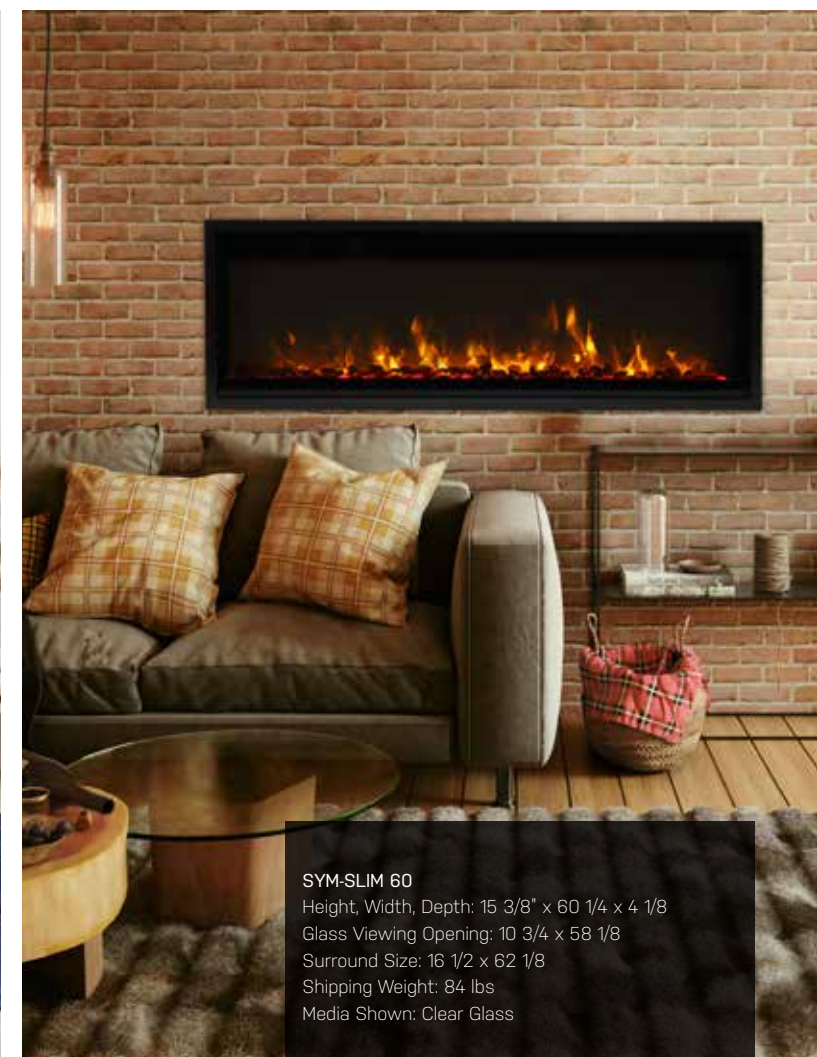

SYM-SLIM 60
Height, Width, Depth: 15 3/8" x 60 1/4 x 4 1/8
Glass Viewing Opening: 10 3/4 x 58 1/8
Surround Size: 16 1/2 x 62 1/8
Shipping Weight: 84 lbs
Media Shown: Clear Glass