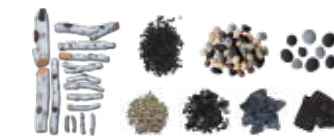

DESIGN-MEDIA-BIRCH-15PCE