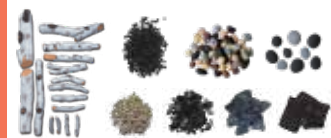

ADDITIONAL LOG SET

The NEW Design Media Birch 12 piece log set expands the Design Media Birch 15 piece log set, if required, and is available for purchase.

DESIGN-MEDIA-BIRCH-12PCE

NEW

DESIGN-MEDIA-BIRCH-15PCE