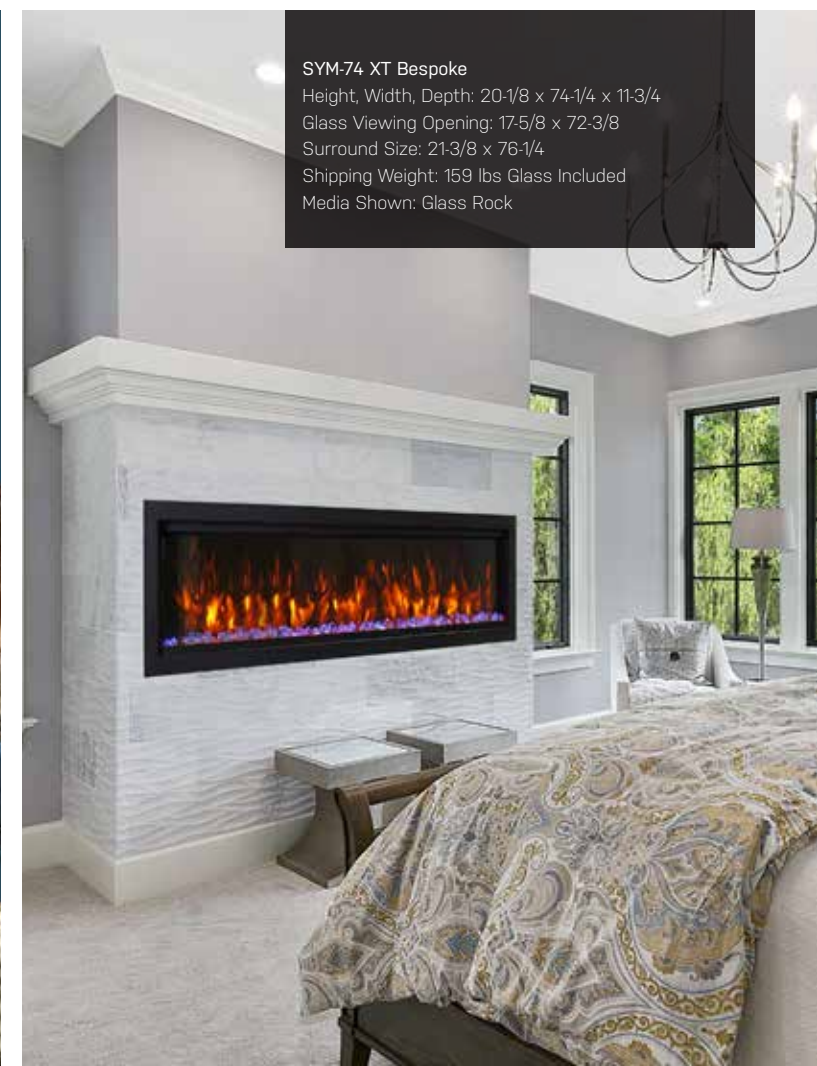

INCLUDED ACCESSORIES

Models come with a choice of a Design Media kit - Driftwood, Birch or Rustic or ICE media kit

ADDITIONAL LOG SET

The NEW Design Media Birch 12 piece log set expands the Design Media Birch 15 piece log set, if required, and is available for purchase.

DESIGN-MEDIA-BIRCH-12PCE

NEW

YOUR CHOICE:

DESIGN-MEDIA-DRIFT-15PCE
Now includes an additional 4 mini logs (Not Shown)

DESIGN-MEDIA-RUSTIC-14PCE

DESIGN-MEDIA-BIRCH-15PCE

DESIGN-MEDIA-SPLIT-LOG-16PCE

ICE MEDIA

FI-109-Diamond