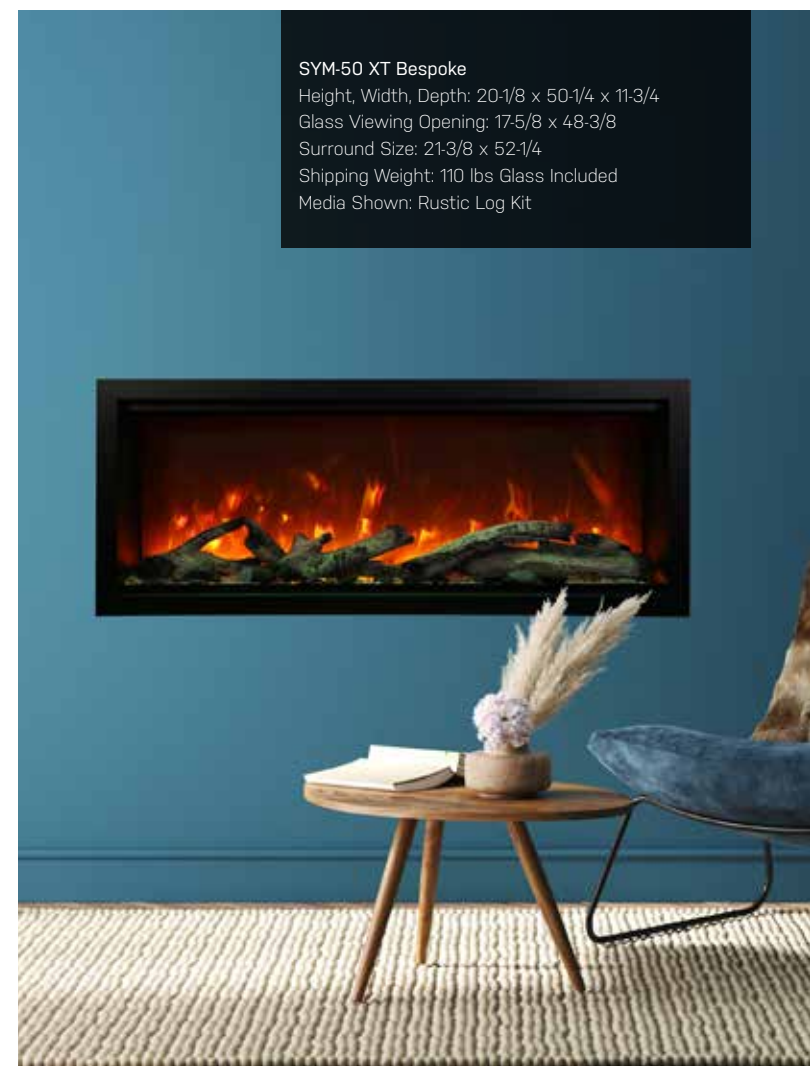

INCLUDED ACCESSORIES

Models come with a choice of a Design Media kit - Driftwood, Birch or Rustic or ICE media kit

ADDITIONAL LOG SET

The NEW Design Media Birch 12 piece log set expands the Design Media Birch 15 piece log set, if required, and is available for purchase.

DESIGN-MEDIA-BIRCH-12PCE

NEW

YOUR CHOICE:

DESIGN-MEDIA-DRIFT-15PCE
Now includes an additional 4 mini logs (Not Shown)

DESIGN-MEDIA-RUSTIC-14PCE

DESIGN-MEDIA-BIRCH-15PCE

DESIGN-MEDIA-SPLIT-LOG-16PCE

ICE MEDIA

FI-109-Diamond