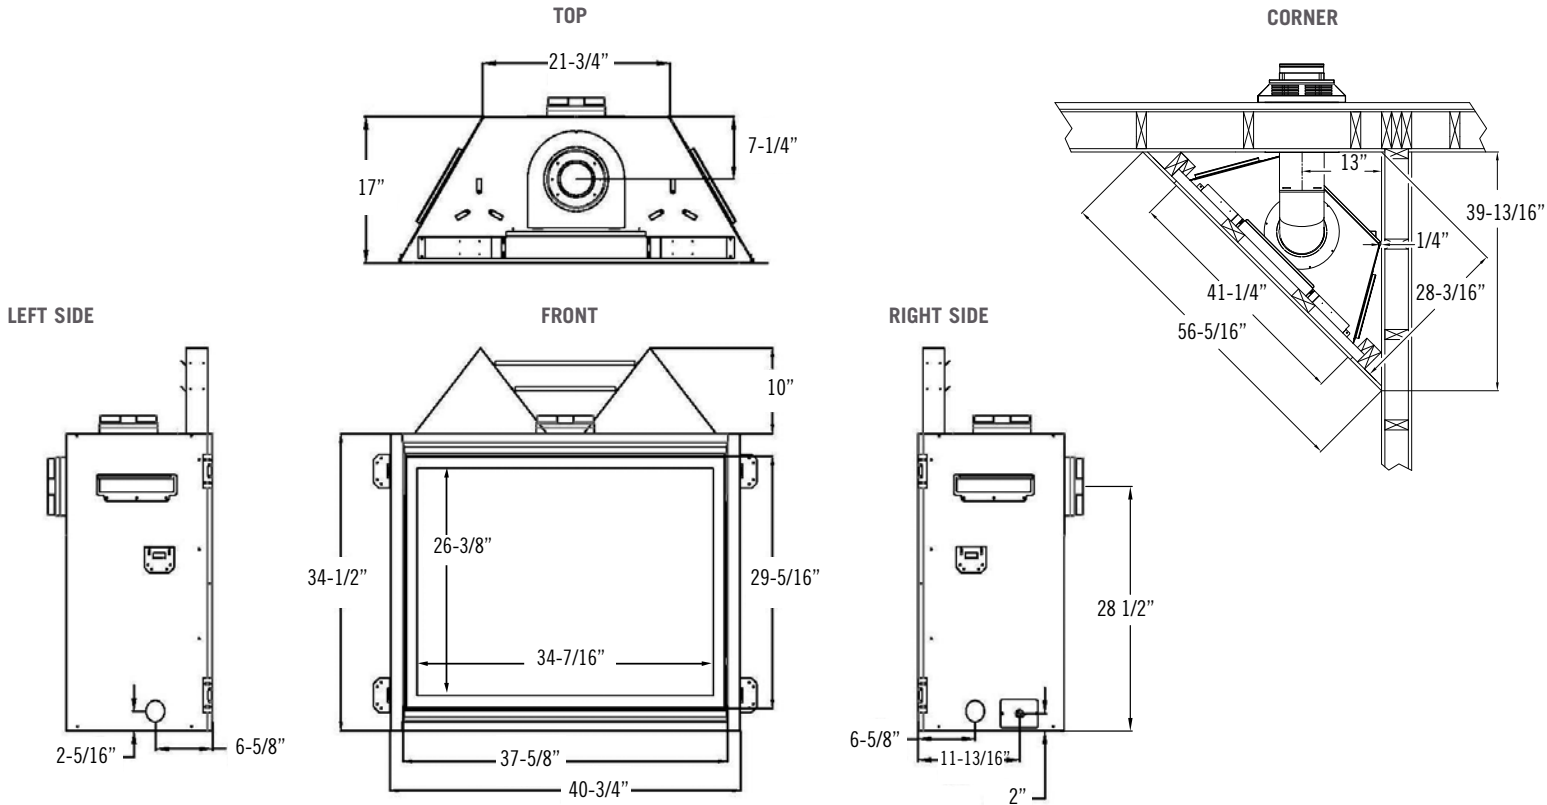

Specifications

Bayport 41

Clearances

Model	Bayport 41	Bayport 36
Mantel 6" deep from appliance top	9"	8"
Mantel 6" deep from appliance top for RSF-2 ONLY	5"	5"
Top of appliance to 3/4" Trim	5-1/2"	4-1/2"
Top of appliance to 3/4" Trim for RSF-2 ONLY	1-1/2"	1-1/2"
From appliance left and right side stand-off	0"	0"
From appliance back stand-offs	0"	0"
From appliance corners	1/4"	1/4"
From appliance front	36"	36"
From appliance top to ceiling	31"	30"
Appliance sides to adjacent sidewall	1"	3/4"