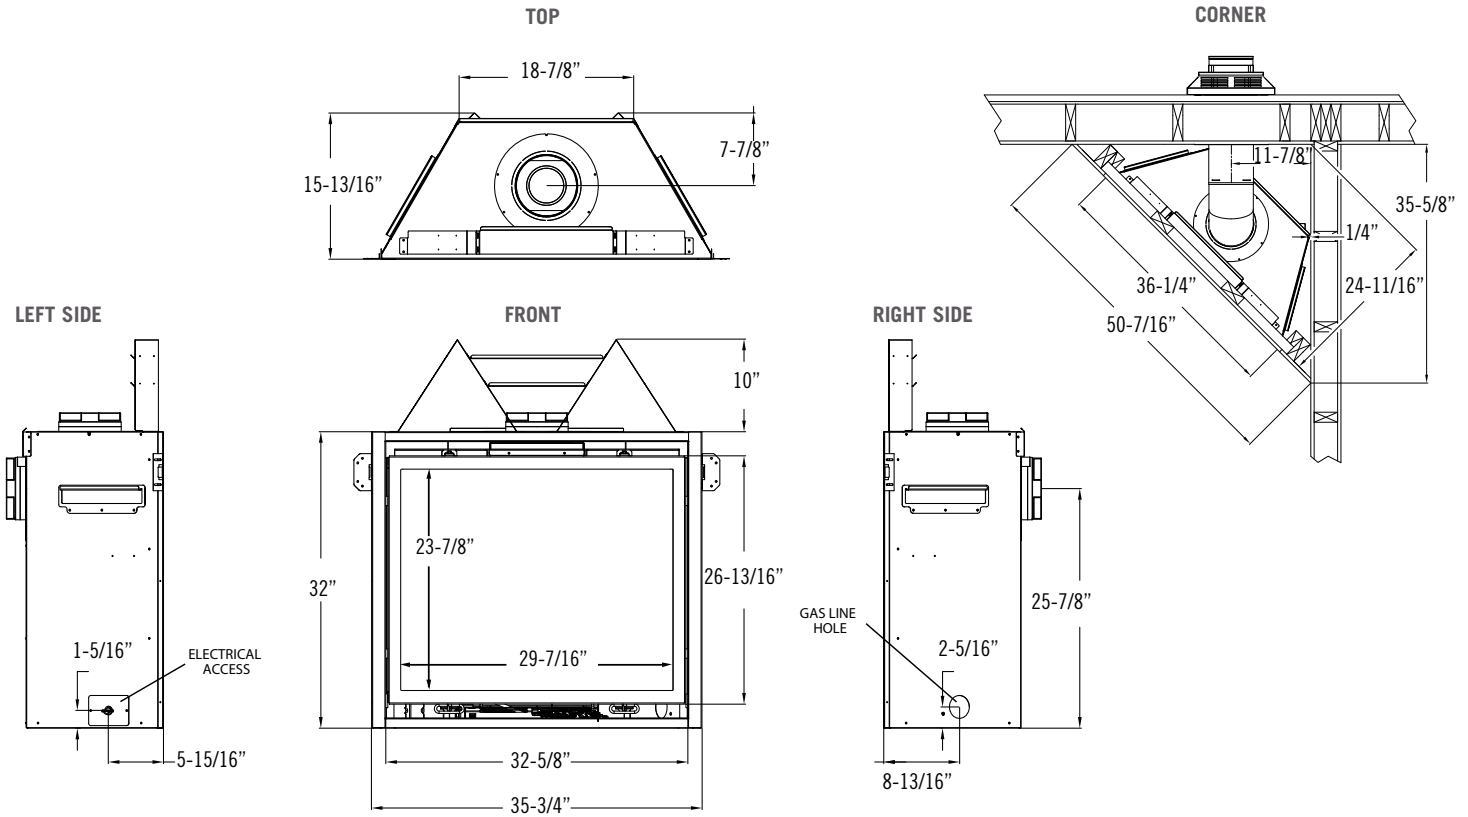

Bayport 36

Outdoor Covered Fireplace Install

- Fireplace operation is approved from 40 degrees F to 110 degrees F
- All wiring connections shall be in accordance with outdoor requirements of NECA NFPA 70
- All clearances and requirements in your appliance manual must be adhered to