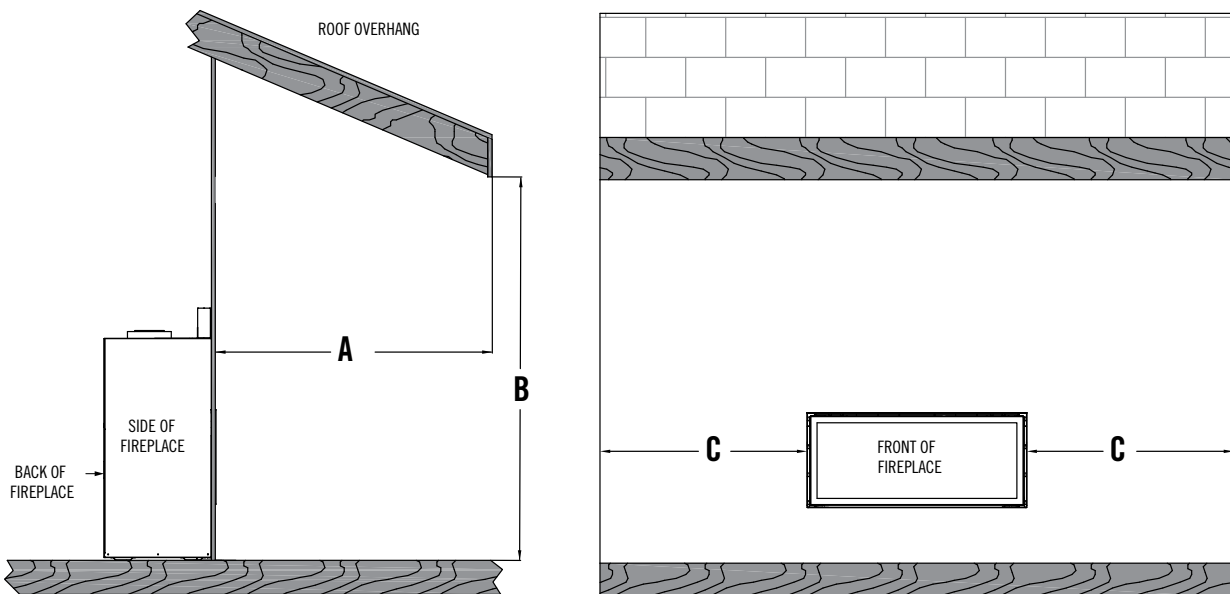

The overhang (A) must be a minimum of 1/2 or greater of the roofline elevation (B) above the base of the fireplace.

The width of the overhang to each side of the appliance (C) must be a minimum of 1/2 or greater of the roofline elevation (B) above the base of the fireplace.