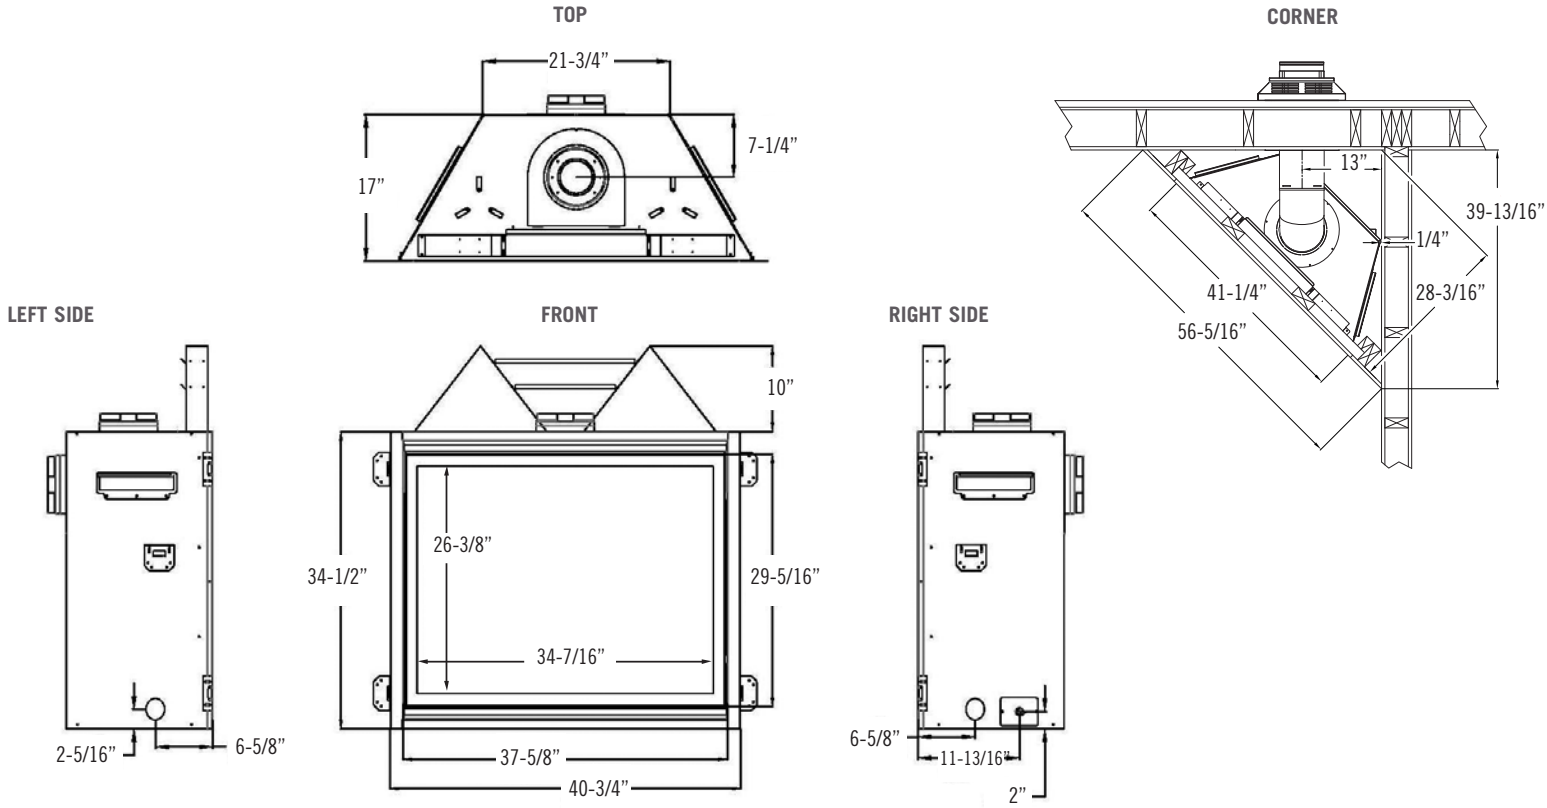

Specifications

Bayport 41

Clearances

Model	Bayport 41	Bayport 36
Mantel 6" deep from appliance top	9"	8"
Mantel 6" deep from appliance top for RSF-2 ONLY	5"	5"
Top of appliance to 3/4" Trim	5-1/2"	4-1/2"
Top of appliance to 3/4" Trim for RSF-2 ONLY	1-1/2"	1-1/2"
From appliance left and right side stand-off	0"	0"
From appliance back stand-offs	0"	0"
From appliance corners	1/4"	1/4"
From appliance front	36"	36"
From appliance top to ceiling:	31"	30"
Appliance sides to adjacent sidewall	1"	3/4"