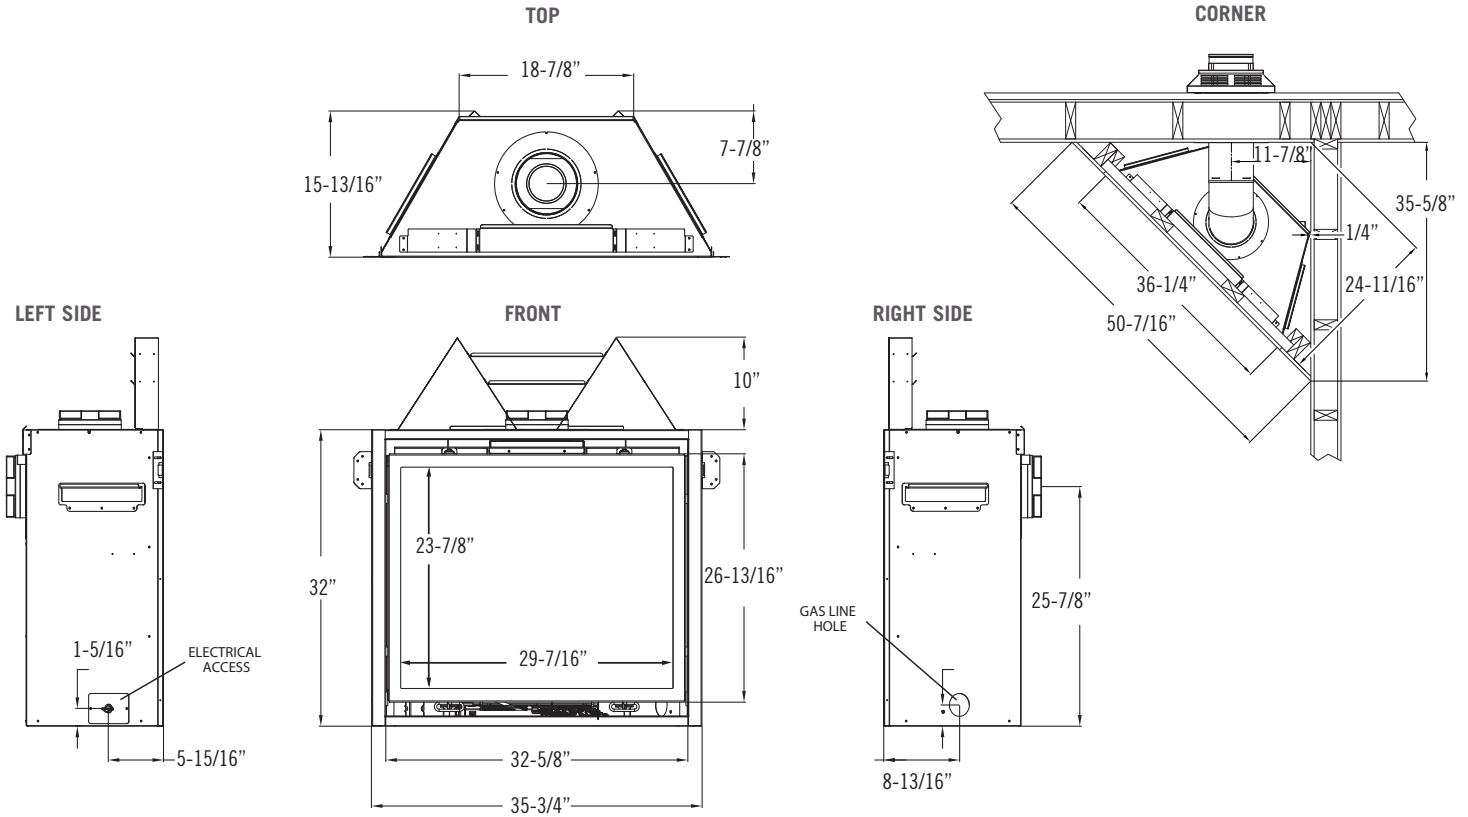

Bayport 36

Outdoor Covered Fireplace Install

- Fireplace operation is approved from 40 degrees F to 110 degrees F
- All wiring connections shall be in accordance with outdoor requirements of NECA NFPA 70
- All clearances and requirements in your appliance manual must be adhered to