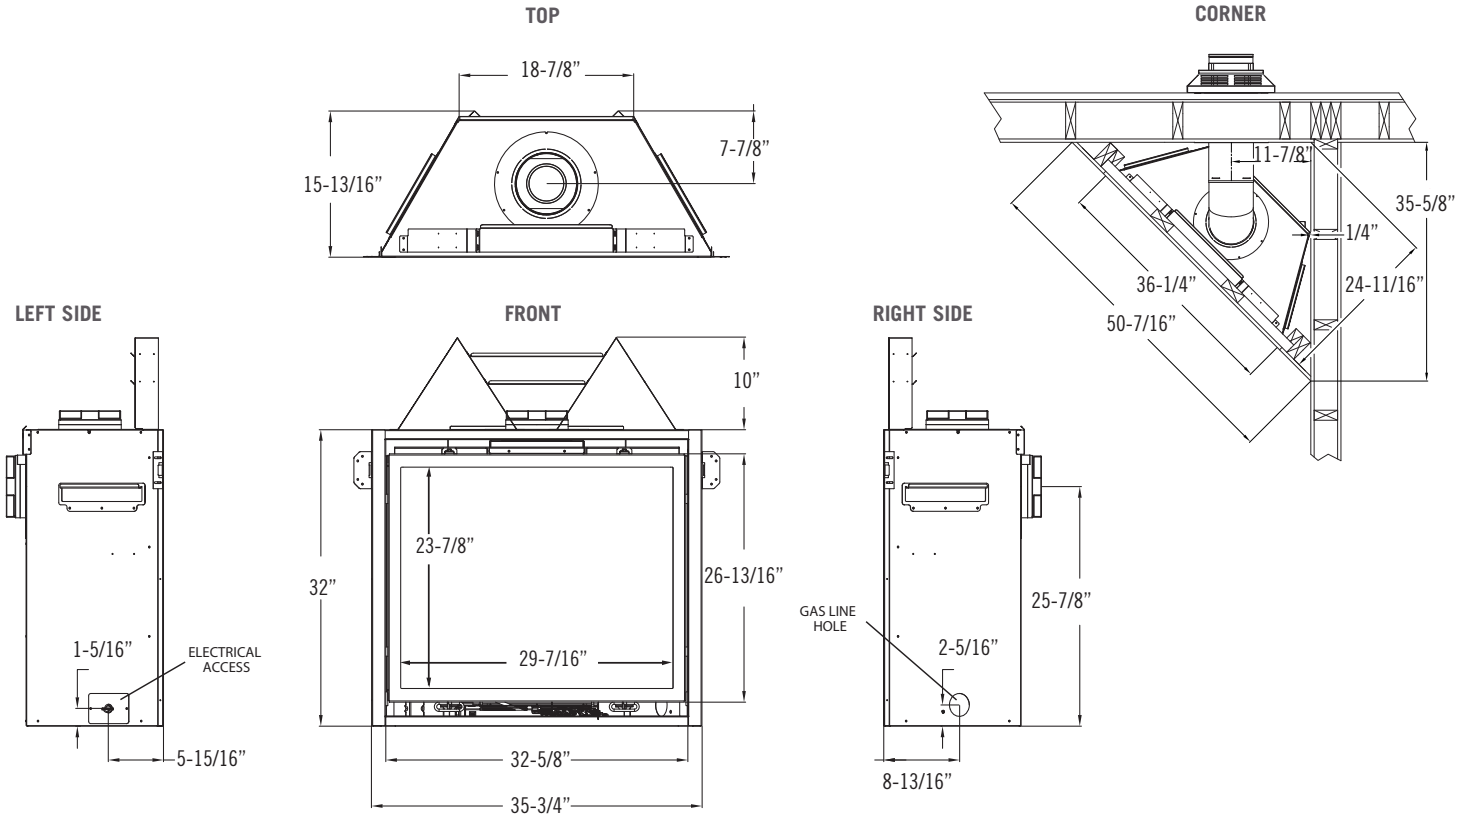

Bayport 36

Outdoor Covered Fireplace Install

- Fireplace operation is approved from 40 degrees F to 110 degrees F
- All wiring connections shall be in accordance with outdoor requirements of NECA NFPA 70
- All clearances and requirements in your appliance manual must be adhered to