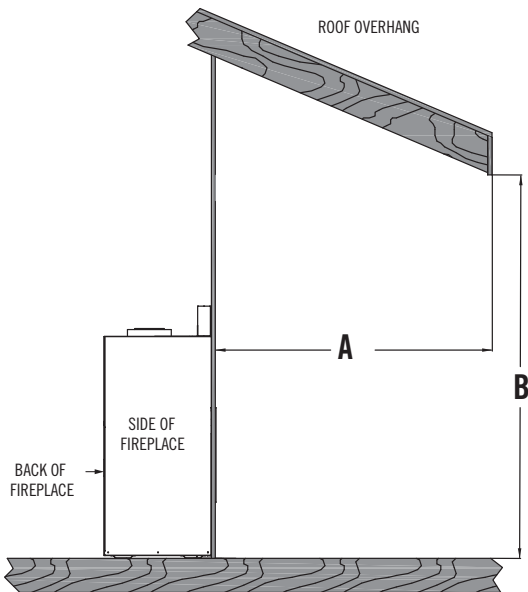

The overhang (A) must be a minimum of 1/2 or greater of the roofline elevation (B) above the base of the fireplace.