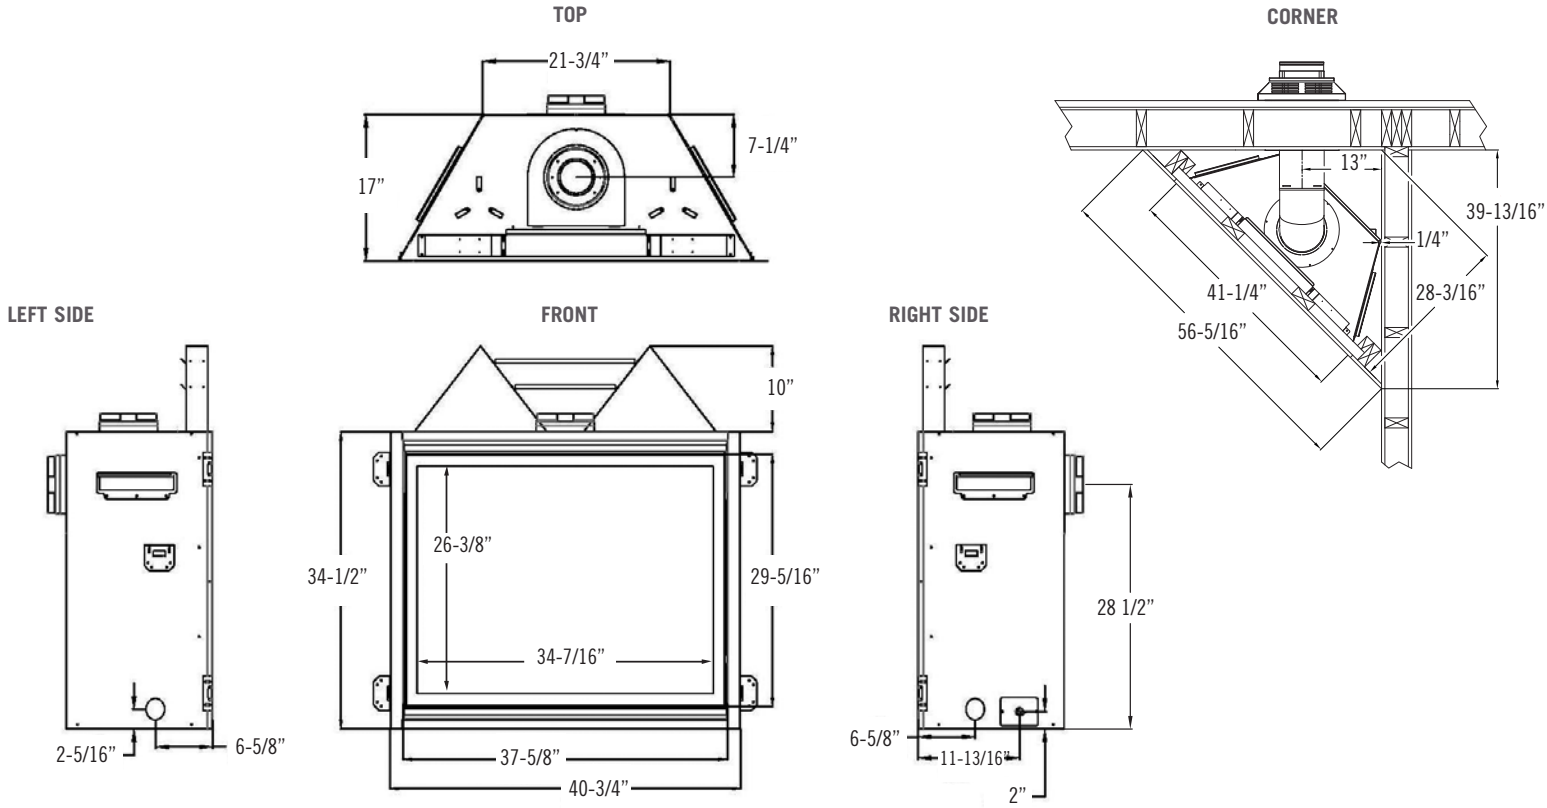

Specifications

Bayport 41

Clearances

Model	Bayport 41	Bayport 36
Mantel 6" deep from appliance top	9"	8"
Mantel 6" deep from appliance top for RSF-2 ONLY	5"	5"
Top of appliance to 3/4" Trim	5-1/2"	4-1/2"
Top of appliance to 3/4" Trim for RSF-2 ONLY	1-1/2"	1-1/2"
From appliance left and right side stand-off	0"	0"
From appliance back stand-offs	0"	0"
From appliance corners	1/4"	1/4"
From appliance front	36"	36"
From appliance top to ceiling:	31"	30"
Appliance sides to adjacent sidewall	1"	3/4"