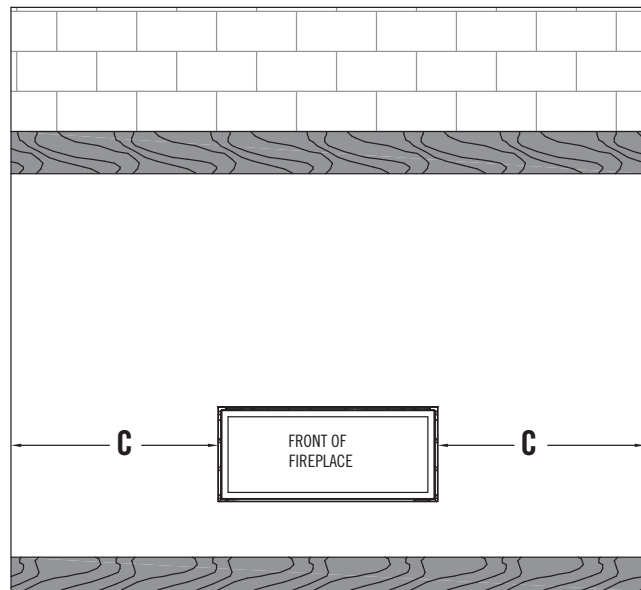

Features, Options & Specifications are subject to change.

Bayport 36

Outdoor Covered Fireplace Install

- Fireplace operation is approved from 40 degrees F to 110 degrees F
- All wiring connections shall be in accordance with outdoor requirements of NECA NFPA 70
- All clearances and requirements in your appliance manual must be adhered to

The overhang (A) must be a minimum of 1/2 or greater of the roofline elevation (B) above the base of the fireplace.

The width of the overhang to each side of the appliance (C) must be a minimum of 1/2 or greater of the roofline elevation (B) above the base of the fireplace.