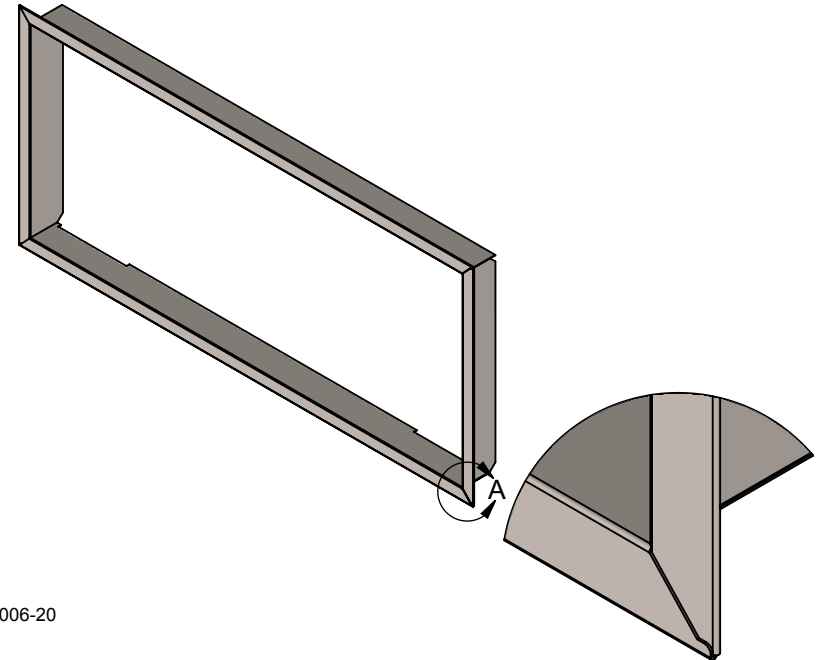

ITEM NO.	PART NUMBER	DESCRIPTION	QTY.	REVISION	MATERIAL
1	DRLT36007-20	BOTTOM TRIM	1	A	SATIN/22
2	DRLT36006-20	TOP TRIM	1	B	SATIN/22
3	DRLT003-20	SIDE TRIM	2	A	SATIN/22

DETAIL A
SCALE 1 : 2

DETAIL B
SCALE 1 : 2

DIMENSIONS ARE IN INCHES
 TOLERANCES:
 FRACTIONAL ± 1/32"
 TWO PLACE DECIMAL ± .015"
 THREE PLACE DECIMAL ± .005"
 ALL BENDS ARE ASSUMED TO BE 90° UNLESS NOTED OTHERWISE.

	NAME	DATE
DRAWN BY	DB	2/21/2020
CHECKED BY		
MATERIAL	MTK	
K-FACTOR		