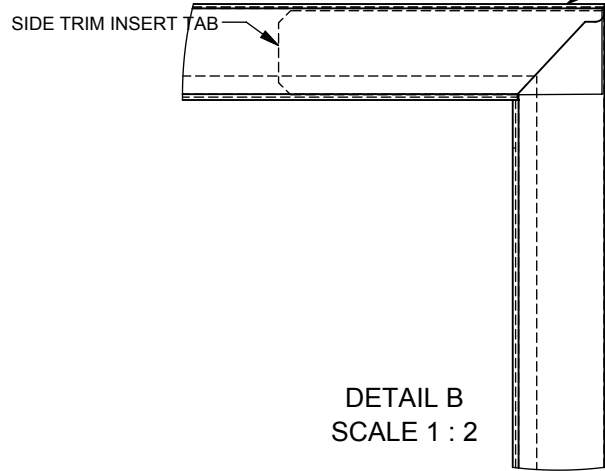

ITEM NO.	PART NUMBER	DESCRIPTION	QTY.	REVISION	MATERIAL
1	DRLT36007-20	BOTTOM TRIM	1	A	SATIN/22
2	DRLT36006-20	TOP TRIM	1	B	SATIN/22
3	DRLT003-20	SIDE TRIM	2	A	SATIN/22

DETAIL A
SCALE 1 : 2

DETAIL B
SCALE 1 : 2

DIMENSIONS ARE IN INCHES
 TOLERANCES:
 FRACTIONAL ± 1/32"
 TWO PLACE DECIMAL ± .015"
 THREE PLACE DECIMAL ± .005"
 ALL BENDS ARE ASSUMED TO BE 90° UNLESS NOTED OTHERWISE.

	NAME	DATE
DRAWN BY	DB	2/21/2020
CHECKED BY		
MATERIAL	MTK	
K-FACTOR		

DRL36 1 1/2" - 2" TRIM FRAME ASSY

MONTIGO
the art of fireplaces®

SIZE	DWG. NO.	REV.
A	DRL36 1.5-2in TRIM FRAME ASSY	A
SCALE 1:12	WEIGHT:	SHEET 1 OF 2