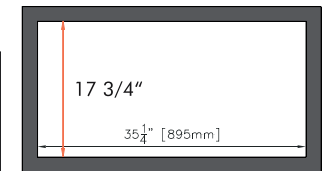

## Depth & Height Comparisons

Model	Depth	Opening Height	Sizes Available	Side View
XS	4"	12"	30-40-50-60	
Slim	6-3/4"	12"	40-50-60-72-88	
Deep	12"	12"	40-50-60-72-88	
XT Deep	12"	17-3/4"	40-50-60-72-88	
Tru View	14-1/4"	15-5/8"	40-50-60-72	

### Compare

BI-40-DEEP  
11 7/8" tall viewing area

BI-40-DEEP-XT  
17 3/4" tall viewing area