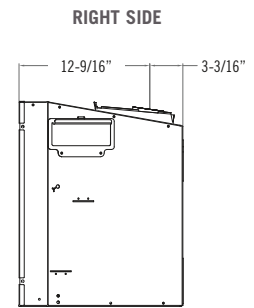

Roosevelt 29