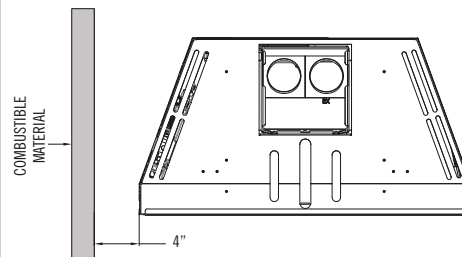

Clearances to Combustibles

For Roosevelt 34 & Roosevelt 29

Clearances

Model	Roosevelt 34	Roosevelt 29
From insert to combustible	Refer to the Manual	Refer to the Manual
From insert to combustible side wall	4"	4"
Mantel 9" deep from top of insert	10"	8-1/4"

Each unit factory tested

Refer to the installation manuals for complete installation & venting requirements. See additional mantel clearance configurations in the installation manual.

In order to continually provide the highest quality product available, features/options, specifications & dimensions are subject to change. Refer to the unit installation manual for complete installation instructions. Installation must conform with local building codes. **In some regions it may be possible that this appliance qualifies for an energy rebate. See your local dealer for details regarding promotions and qualifications.**

Product Line:

For complete information on the Kozy Heat product line, please contact us at:

FOR CALIFORNIA RESIDENTS ONLY

⚠ California Proposition 65 Warning

WARNING: This product can expose you to chemicals including Carbon Monoxide, that is an externally vented by-product of fuel combustion, which is [are] known to the State of California to cause birth defects or other reproductive harm. For more information, visit www.P65Warnings.ca.gov.

Manufactured by Hussong Mfg. Co., Inc.
204 Industrial Park Drive, Lakefield, MN 56150
Phone 1-800-253-4904 www.kozyheat.com

10-18