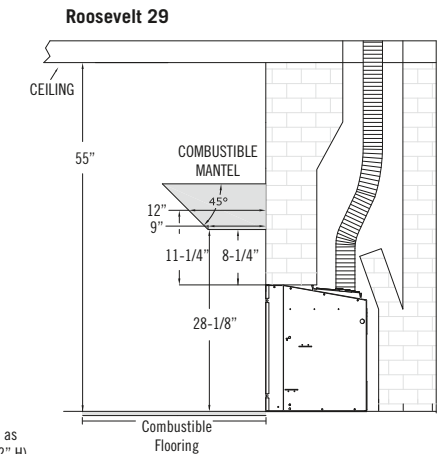

Clearances to Combustibles

For Roosevelt 34 & Roosevelt 29

Clearances

Model	Roosevelt 34	Roosevelt 29
From insert to combustible	Refer to the Manual	Refer to the Manual
From insert to combustible side wall	4"	4"
Mantel 9" deep from top of insert	10"	8-1/4"

Each unit factory tested

Refer to the installation manuals for complete installation & venting requirements. See additional mantel clearance configurations in the installation manual.

In order to continually provide the highest quality product available, features/options, specifications & dimensions are subject to change. Refer to the unit installation manual for complete installation instructions. Installation must conform with local building codes. **In some regions it may be possible that this appliance qualifies for an energy rebate. See your local dealer for details regarding promotions and qualifications.**

Product Line:

For complete information on the Kozy Heat product line, please contact us at:

FOR CALIFORNIA RESIDENTS ONLY

⚠ California Proposition 65 Warning

WARNING: This product can expose you to chemicals including Carbon Monoxide, that is an externally vented by-product of fuel combustion, which is [are] known to the State of California to cause birth defects or other reproductive harm. For more information, visit www.P65Warnings.ca.gov.

Manufactured by Hussong Mfg. Co., Inc.
204 Industrial Park Drive, Lakefield, MN 56150
Phone 1-800-253-4904 www.kozyheat.com

10-18