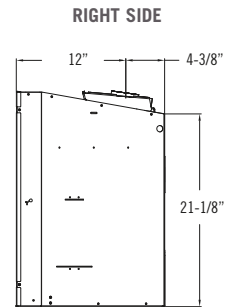

SPECIFICATIONS

Fireplace brochures are for advertising purposes only. Refer to the specific fireplace manual for installation.

Model	Roosevelt 34	Roosevelt 29
Height	23-3/4"	19-7/8"
Front Width	33-7/8"	29-5/8"
Back Width	24"	20-1/16"
Depth	16-3/8"	16"
Weight	145 lbs	125 lbs
Viewing Area	28-3/8" x 20"	25-1/8" x 15-1/2"
BTU NG High / Low	40,000 / 10,000	30,000 / 10,000
BTU LP High / Low	40,000 / 10,000	30,000 / 10,000
ENERGUIDE P.4 NG / LP	70.68% / 70.05%	70.09% / 70.42%
STEADY STATE NG / LP	73.63% / 73.45%	74.96% / 75.85%
AFUE% NG / LP	73.05% / 72.81%	74.35% / 68.56%
Valve System	IPI	IPI
Media Options	Traditional Logs, Birch Logs & Beach Accent Kit	Traditional Logs, Birch Logs & Beach Accent Kit
Refractory Options (Required for Installation)	Rustic Brick, Chicago Brick, LedgeStone, Enamel Panels, Black Glass Panels	Rustic Brick, Chicago Brick, LedgeStone, Enamel Panels, Black Glass Panels
Rear Split Flow Burner	Standard	Standard
Ember Bed Light Kit	Standard	Standard
Fan Kit	Standard	Standard
Screen Front	Required	Required

Features, Options & Specifications are subject to change.

Roosevelt 34