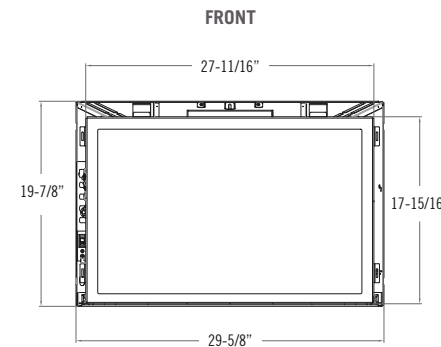

Roosevelt 29