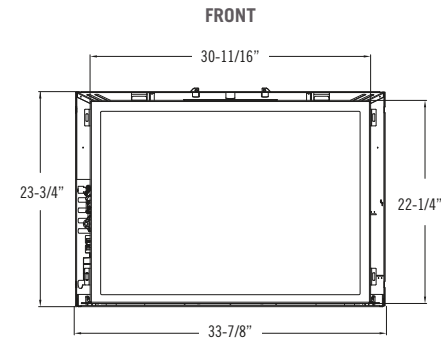

SPECIFICATIONS

Fireplace brochures are for advertising purposes only. Refer to the specific fireplace manual for installation.

Model	Roosevelt 34	Roosevelt 29
Height	23-3/4"	19-7/8"
Front Width	33-7/8"	29-5/8"
Back Width	24"	20-1/16"
Depth	16-3/8"	16"
Weight	145 lbs	125 lbs
Viewing Area	28-3/8" x 20"	25-1/8" x 15-1/2"
BTU NG High / Low	40,000 / 10,000	30,000 / 10,000
BTU LP High / Low	40,000 / 10,000	30,000 / 10,000
ENERGUIDE P.4 NG / LP	70.68% / 70.05%	70.09% / 70.42%
STEADY STATE NG / LP	73.63% / 73.45%	74.96% / 75.85%
AFUE% NG / LP	73.05% / 72.81%	74.35% / 68.56%
Valve System	IPI	IPI
Media Options	Traditional Logs, Birch Logs & Beach Accent Kit	Traditional Logs, Birch Logs & Beach Accent Kit
Refractory Options (Required for Installation)	Rustic Brick, Chicago Brick, LedgeStone, Enamel Panels, Black Glass Panels	Rustic Brick, Chicago Brick, LedgeStone, Enamel Panels, Black Glass Panels
Rear Split Flow Burner	Standard	Standard
Ember Bed Light Kit	Standard	Standard
Fan Kit	Standard	Standard
Screen Front	Required	Required

Features, Options & Specifications are subject to change.

Roosevelt 34