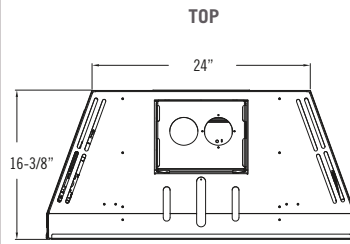

SPECIFICATIONS

Fireplace brochures are for advertising purposes only. Refer to the specific fireplace manual for installation.

Model	Roosevelt 34	Roosevelt 29
Height	23-3/4"	19-7/8"
Front Width	33-7/8"	29-5/8"
Back Width	24"	20-1/16"
Depth	16-3/8"	16"
Weight	145 lbs	125 lbs
Viewing Area	28-3/8" x 20"	25-1/8" x 15-1/2"
BTU NG High / Low	40,000 / 10,000	30,000 / 10,000
BTU LP High / Low	40,000 / 10,000	30,000 / 10,000
ENERGUIDE P.4 NG / LP	70.68% / 70.05%	70.09% / 70.42%
STEADY STATE NG / LP	73.63% / 73.45%	74.96% / 75.85%
AFUE% NG / LP	73.05% / 72.81%	74.35% / 68.56%
Valve System	IPI	IPI
Media Options	Traditional Logs, Birch Logs & Beach Accent Kit	Traditional Logs, Birch Logs & Beach Accent Kit
Refractory Options (Required for Installation)	Rustic Brick, Chicago Brick, LedgeStone, Enamel Panels, Black Glass Panels	Rustic Brick, Chicago Brick, LedgeStone, Enamel Panels, Black Glass Panels
Rear Split Flow Burner	Standard	Standard
Ember Bed Light Kit	Standard	Standard
Fan Kit	Standard	Standard
Screen Front	Required	Required

Features, Options & Specifications are subject to change.

Roosevelt 34