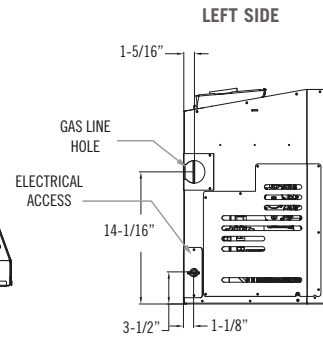

SPECIFICATIONS

Fireplace brochures are for advertising purposes only. Refer to the specific fireplace manual for installation.

Model	Roosevelt 34	Roosevelt 29
Height	23-3/4"	19-7/8"
Front Width	33-7/8"	29-5/8"
Back Width	24"	20-1/16"
Depth	16-3/8"	16"
Weight	145 lbs	125 lbs
Viewing Area	28-3/8" x 20"	25-1/8" x 15-1/2"
BTU NG High / Low	40,000 / 10,000	30,000 / 10,000
BTU LP High / Low	40,000 / 10,000	30,000 / 10,000
ENERGUIDE P.4 NG / LP	70.68% / 70.05%	70.09% / 70.42%
STEADY STATE NG / LP	73.63% / 73.45%	74.96% / 75.85%
AFUE% NG / LP	73.05% / 72.81%	74.35% / 68.56%
Valve System	IPI	IPI
Media Options	Traditional Logs, Birch Logs & Beach Accent Kit	Traditional Logs, Birch Logs & Beach Accent Kit
Refractory Options (Required for Installation)	Rustic Brick, Chicago Brick, LedgeStone, Enamel Panels, Black Glass Panels	Rustic Brick, Chicago Brick, LedgeStone, Enamel Panels, Black Glass Panels
Rear Split Flow Burner	Standard	Standard
Ember Bed Light Kit	Standard	Standard
Fan Kit	Standard	Standard
Screen Front	Required	Required

Features, Options & Specifications are subject to change.

Roosevelt 34