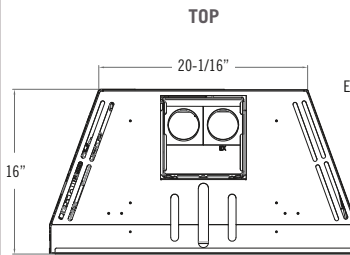

Roosevelt 29