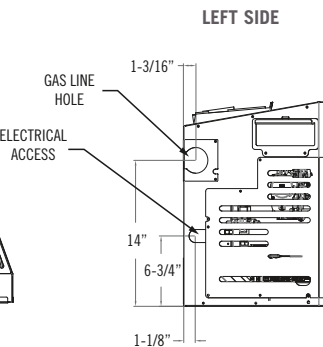

Roosevelt 29