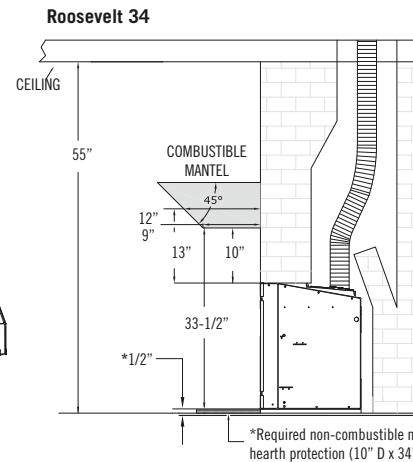

Clearances to Combustibles

For Roosevelt 34 & Roosevelt 29

Clearances

Model	Roosevelt 34	Roosevelt 29
From insert to combustible	Refer to the Manual	Refer to the Manual
From insert to combustible side wall	4"	4"
Mantel 9" deep from top of insert	10"	8-1/4"

Each unit factory tested

Refer to the installation manuals for complete installation & venting requirements. See additional mantel clearance configurations in the installation manual.

In order to continually provide the highest quality product available, features/options, specifications & dimensions are subject to change. Refer to the unit installation manual for complete installation instructions. Installation must conform with local building codes. **In some regions it may be possible that this appliance qualifies for an energy rebate. See your local dealer for details regarding promotions and qualifications.**

Product Line:

For complete information on the Kozy Heat product line, please contact us at:

FOR CALIFORNIA RESIDENTS ONLY

⚠ California Proposition 65 Warning

WARNING: This product can expose you to chemicals including Carbon Monoxide, that is an externally vented by-product of fuel combustion, which is [are] known to the State of California to cause birth defects or other reproductive harm. For more information, visit www.P65Warnings.ca.gov.

Manufactured by Hussong Mfg. Co., Inc.
204 Industrial Park Drive, Lakefield, MN 56150
Phone 1-800-253-4904 www.kozyheat.com

10-18