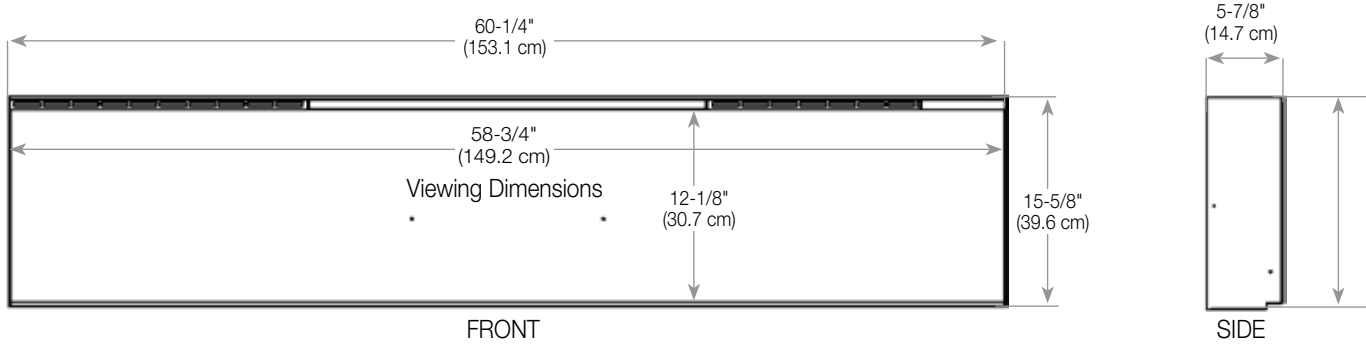

IgniteXL® 60" Linear Electric Fireplace

XLF60

Product Dimensions: