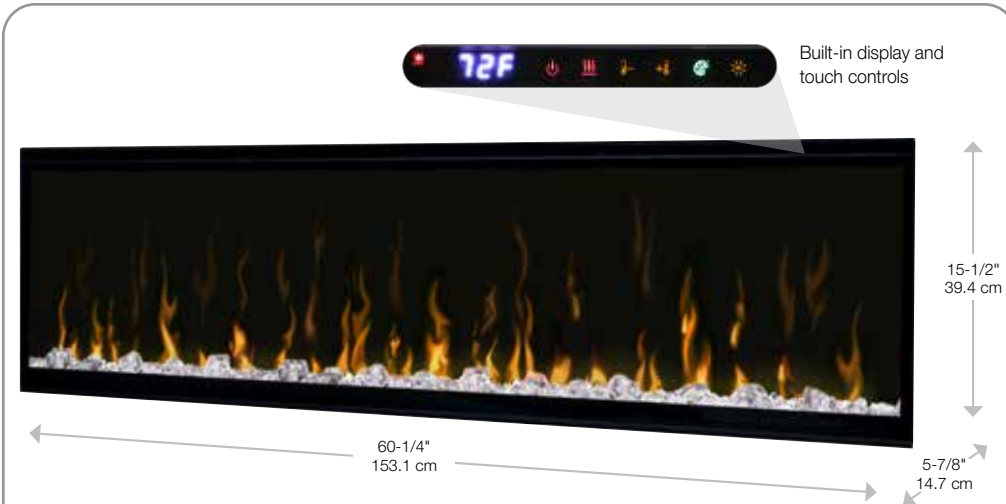

IgniteXL® 60" Linear Electric Fireplace

XLF60

Features

-  **Multi-Fire XD® Flame Effect**
Vivid flames that are brighter and more lifelike day or night.
-  **Less Frame, More Flame**
Clean front face with minimal trim makes the dazzling flames the focal point.
-  **ComfortSaver® Heating System**
Safe ceramic heat, plus 11% energy savings, warms up to 1,000 sq. ft.
-  **Heat Disable**
Disable the heater operation using the remote control or electrically inside the unit.
-  **Media Accent Colors**
Choose from a variety of brilliant color themes or cycle through a range of colors using the custom mode, freezing on the hue of your choice.
-  **Edgeless Design**
Installs without trim to stone, brick and other solid finish materials; includes trim for drywall and tile surfaces.
-  **Precision Thermostat**
Electronic thermostat maintains room temperature within 1/2°C (1°F) for perfect comfort and increased energy efficiency.
-  **Built-in Touch Controls**
Settings and temperature display are hidden when not in use.
-  **Heat Boost**
Quickly warms a room by delivering maximum heat output for a pre-determined amount of time.
-  **Mood-maker Remote**
Customize the light color and intensity for a fireplace that reflects your personality.
-  **Seamless Installation**
Low-profile design fully recesses in 2" x 6" wall construction and 2" x 4" with optional trim.
-  **Hardwire or Plug-in**
Includes 120V plug-in cord kit or hardwire to 120V / 240V power supply.
-  **Cool-touch Glass**
Glass remains cool making it safe for children and pets in any location.