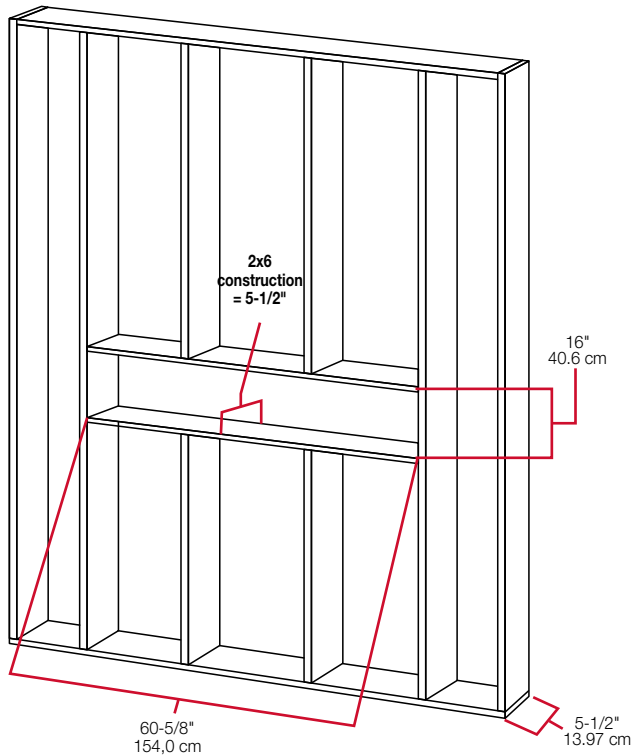

120 Volts | 1,500 Watts | 5,118 BTU
240 Volts | 2,500 Watts | 8,530 BTU

Model #	Description	Lbs / Kg	UPC	Wty ¹	Carton Dimensions (WxHxD)		Cube	
					Inches	cm	ft ³	m ³
XLF60	60" IgniteXL Linear Electric Fireplace	86.79 / 39.37	781052 118478	5 yr.	68-3/8 x 24-1/4 x 15	173.7 x 61.6 x 38.1	14.4	0.4
LF74DWS-KIT	74" Driftwood and River Rock Accessory Kit	9.8 / 4.44	781052 102859		34-1/4 x 7-1/8 x 8-1/8	87.2 x 18.03 x 20.57	1.12	0.03
XLFTRIM60	60" IgniteXL Linear Electric Fireplace Trim Kit	8.85 / 4.01	781052 120075	1 yr	66-3/4 x 3-5/8 x 6-7/8	169.4 x 9.3 x 17.5	0.97	0.03

Specifications, finishes and dimensions are subject to change. ¹Limited warranty. ©2020 Glen Dimplex Americas

SE-337-R062-022420

IgniteXL® 60" Linear Electric Fireplace

XLF60

Product Dimensions:

Framing Dimensions

NOTE: The bottom sill needs to be a minimum of 3-1/2" (8.9 cm) deep. The sill can be constructed to support the front of the unit to allow the power supply wires to easily be run behind or flush with the back of the unit and a pass through hole drilled for electrical wire routing.

It is recommended that the bottom of the unit be mounted between 30" (76.2 cm) and 40" (102 cm) from the ground to maintain an optimized viewing angle of the flame.

2x6 framing

2x4 framing