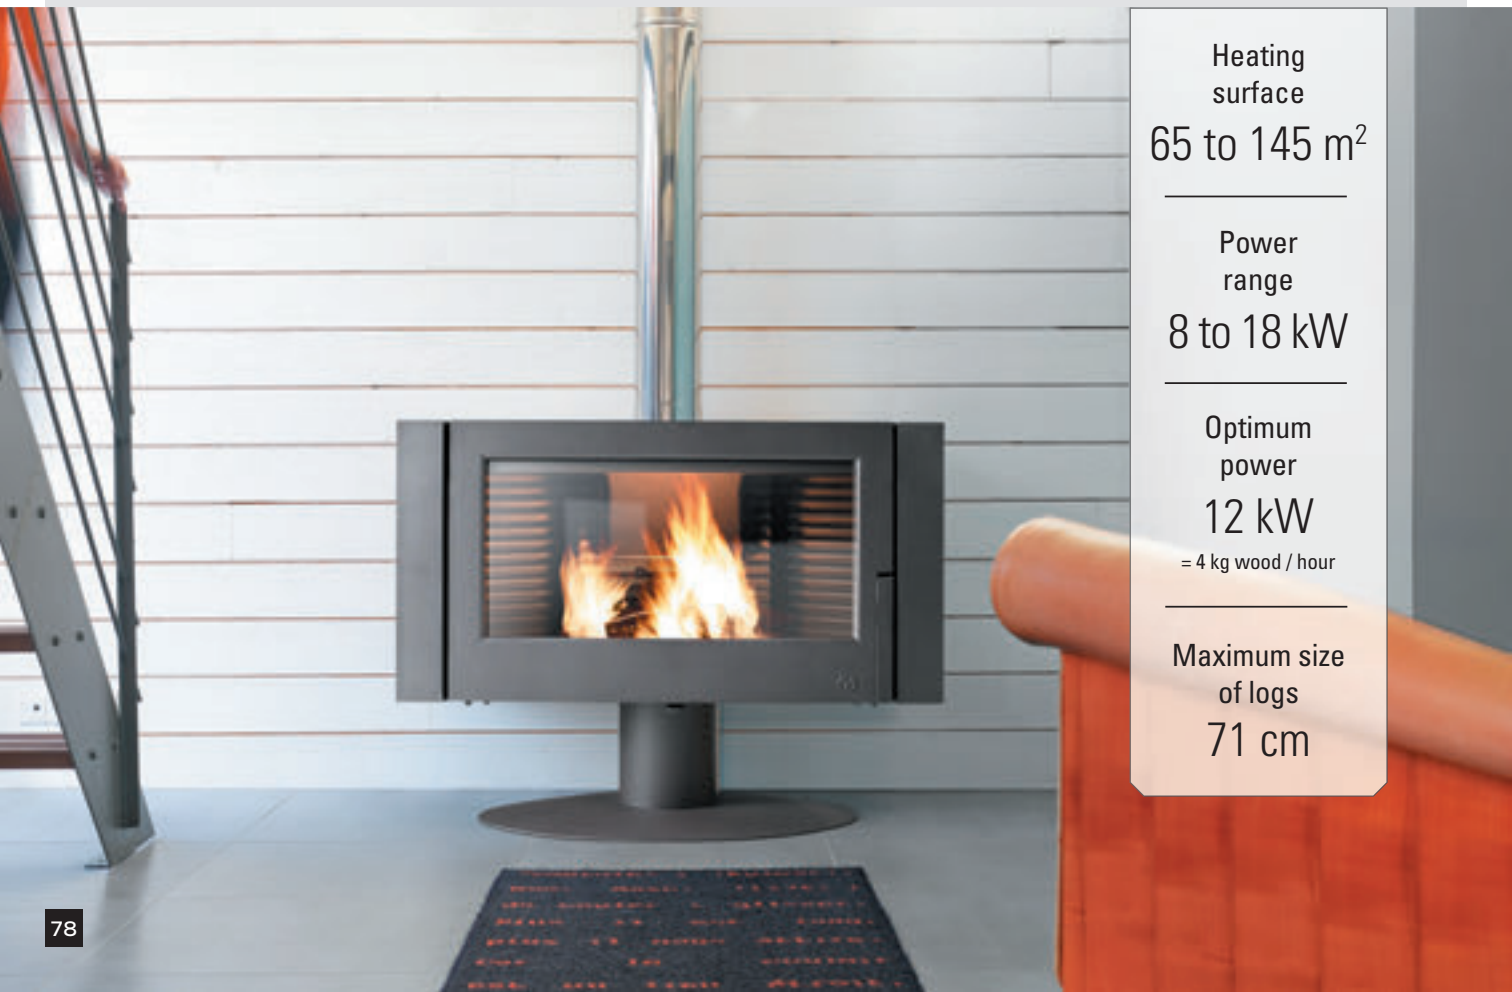

# ANTAYA

---

Allow yourself to be captivated by the magic of Antaya. This wide screen stove brings amazing performance and style. Design: Bernard Dequet.

W 1051 X H 899 X D 480 mm  
Flue diameter 180 mm.  
Top flue or rear flue.  
(Comparative tables: p122)

Anthracite  
Ref. 6114-44

Heating surface  
65 to 145 m<sup>2</sup>

Power range  
8 to 18 kW

Optimum power  
12 kW  
= 4 kg wood / hour

Maximum size of logs  
71 cm