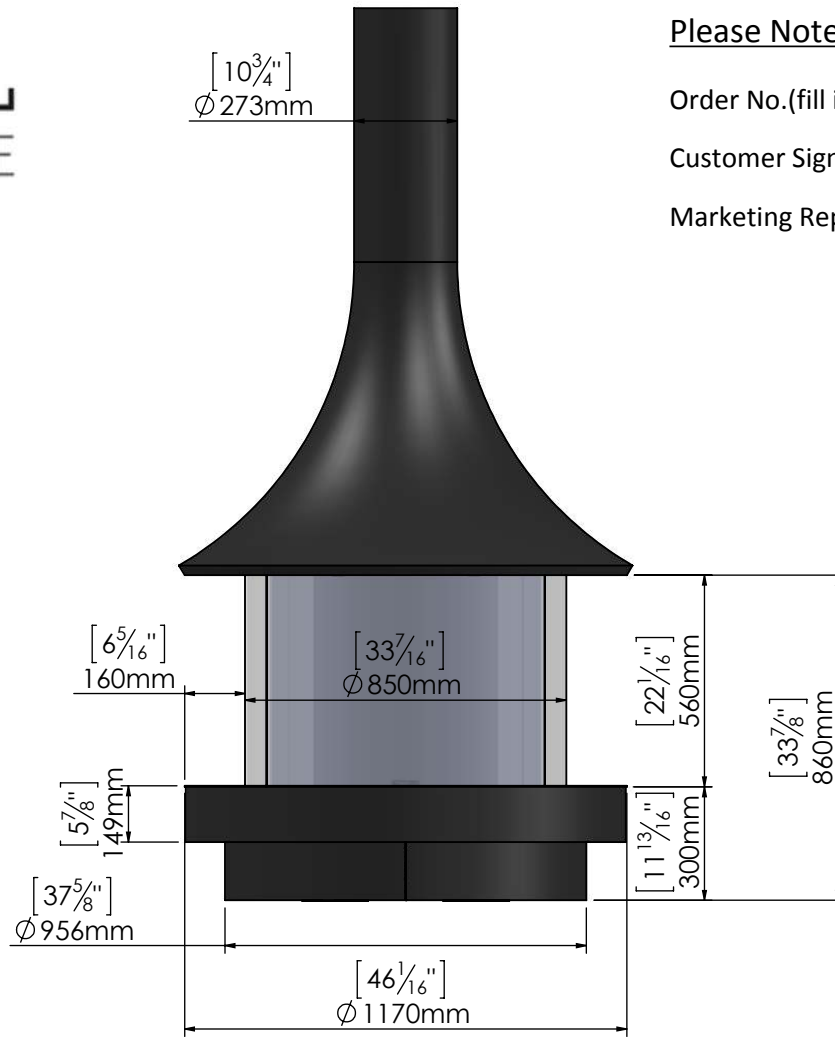

Stand Alone
6575 Curve
Tunnel

Double Glass

Double Level Base

Decorative Hood

Please Note:

Order No.(fill in by Ortal): _____

Customer Signature: _____ Date: _____

Marketing Representative Signature: _____ Date: _____