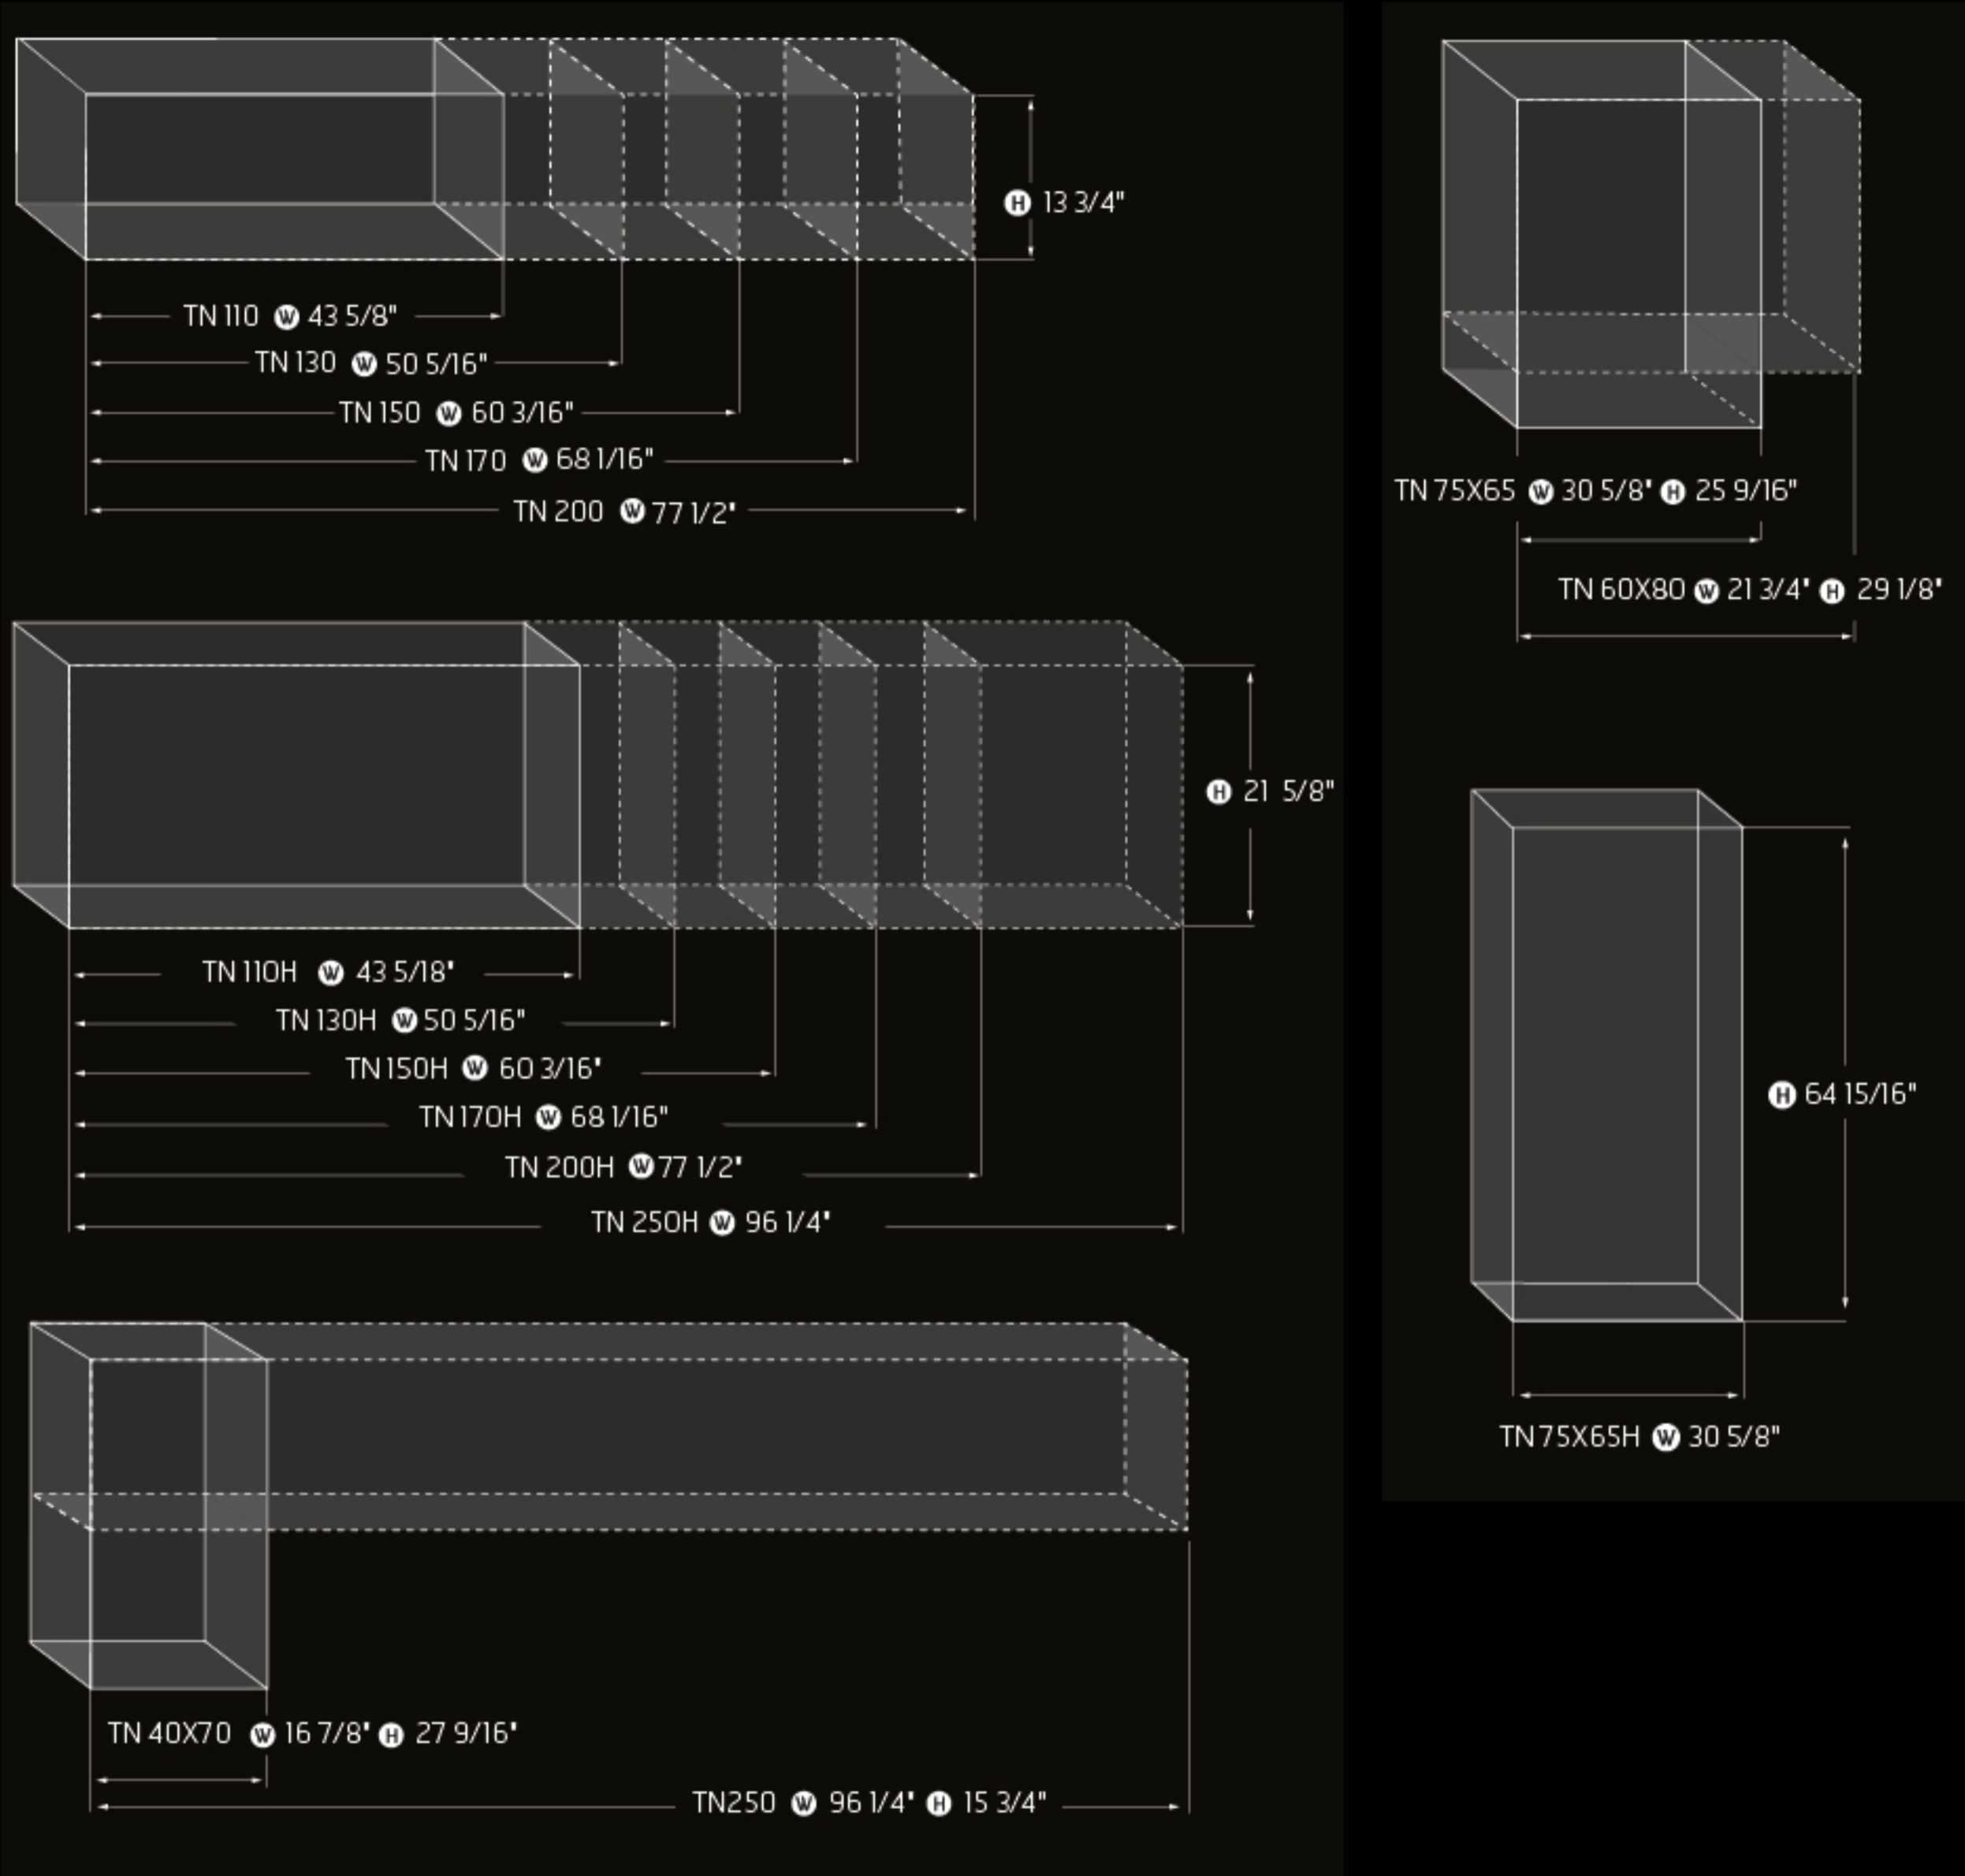

THE TUNNEL LINE VIEWING AREA DIMENSIONS

ORTAL®
THE TUNNEL LINE

💡 All H (High Glass) models are supplied with internal lighting

With exposure and visibility from both sides, tunnel fireplaces are encased in walls or columns, dividing living spaces with contemporary style and modern efficiency. Displaying a see-through design, which creates and emits warmth and beauty in two separate areas.

ABOUT ORTAL

For more than 30 years, Ortal has been the leading innovator of fireplace technologies, manufacturing luxurious and contemporary, frameless gas fireplaces that meet the most stringent requirements of architects, designers, builders as well as home and business owners. Ortal has built a reputation on its uncompromising quality of materials, finish, safety standards, ease of installation and end-to-end services.

ADVANTAGES

-  **Passive Cool Wall Technology**
Hang Your TV Or Artwork Right Above The Fireplace
-  **Clean European Design**
Bring Your Finishing Materials Right To The Very Edge Of The Fireplace
-  **Unique Flame Pattern**
Relaxing Visual Appearance
-  **Flexible Venting Options**
You Can Install The Fireplace Almost Anywhere
-  **Optional Heat Barrier Solutions**
Available with Micro Mesh Screen or Double Glass Version

Scan here to view interior media options