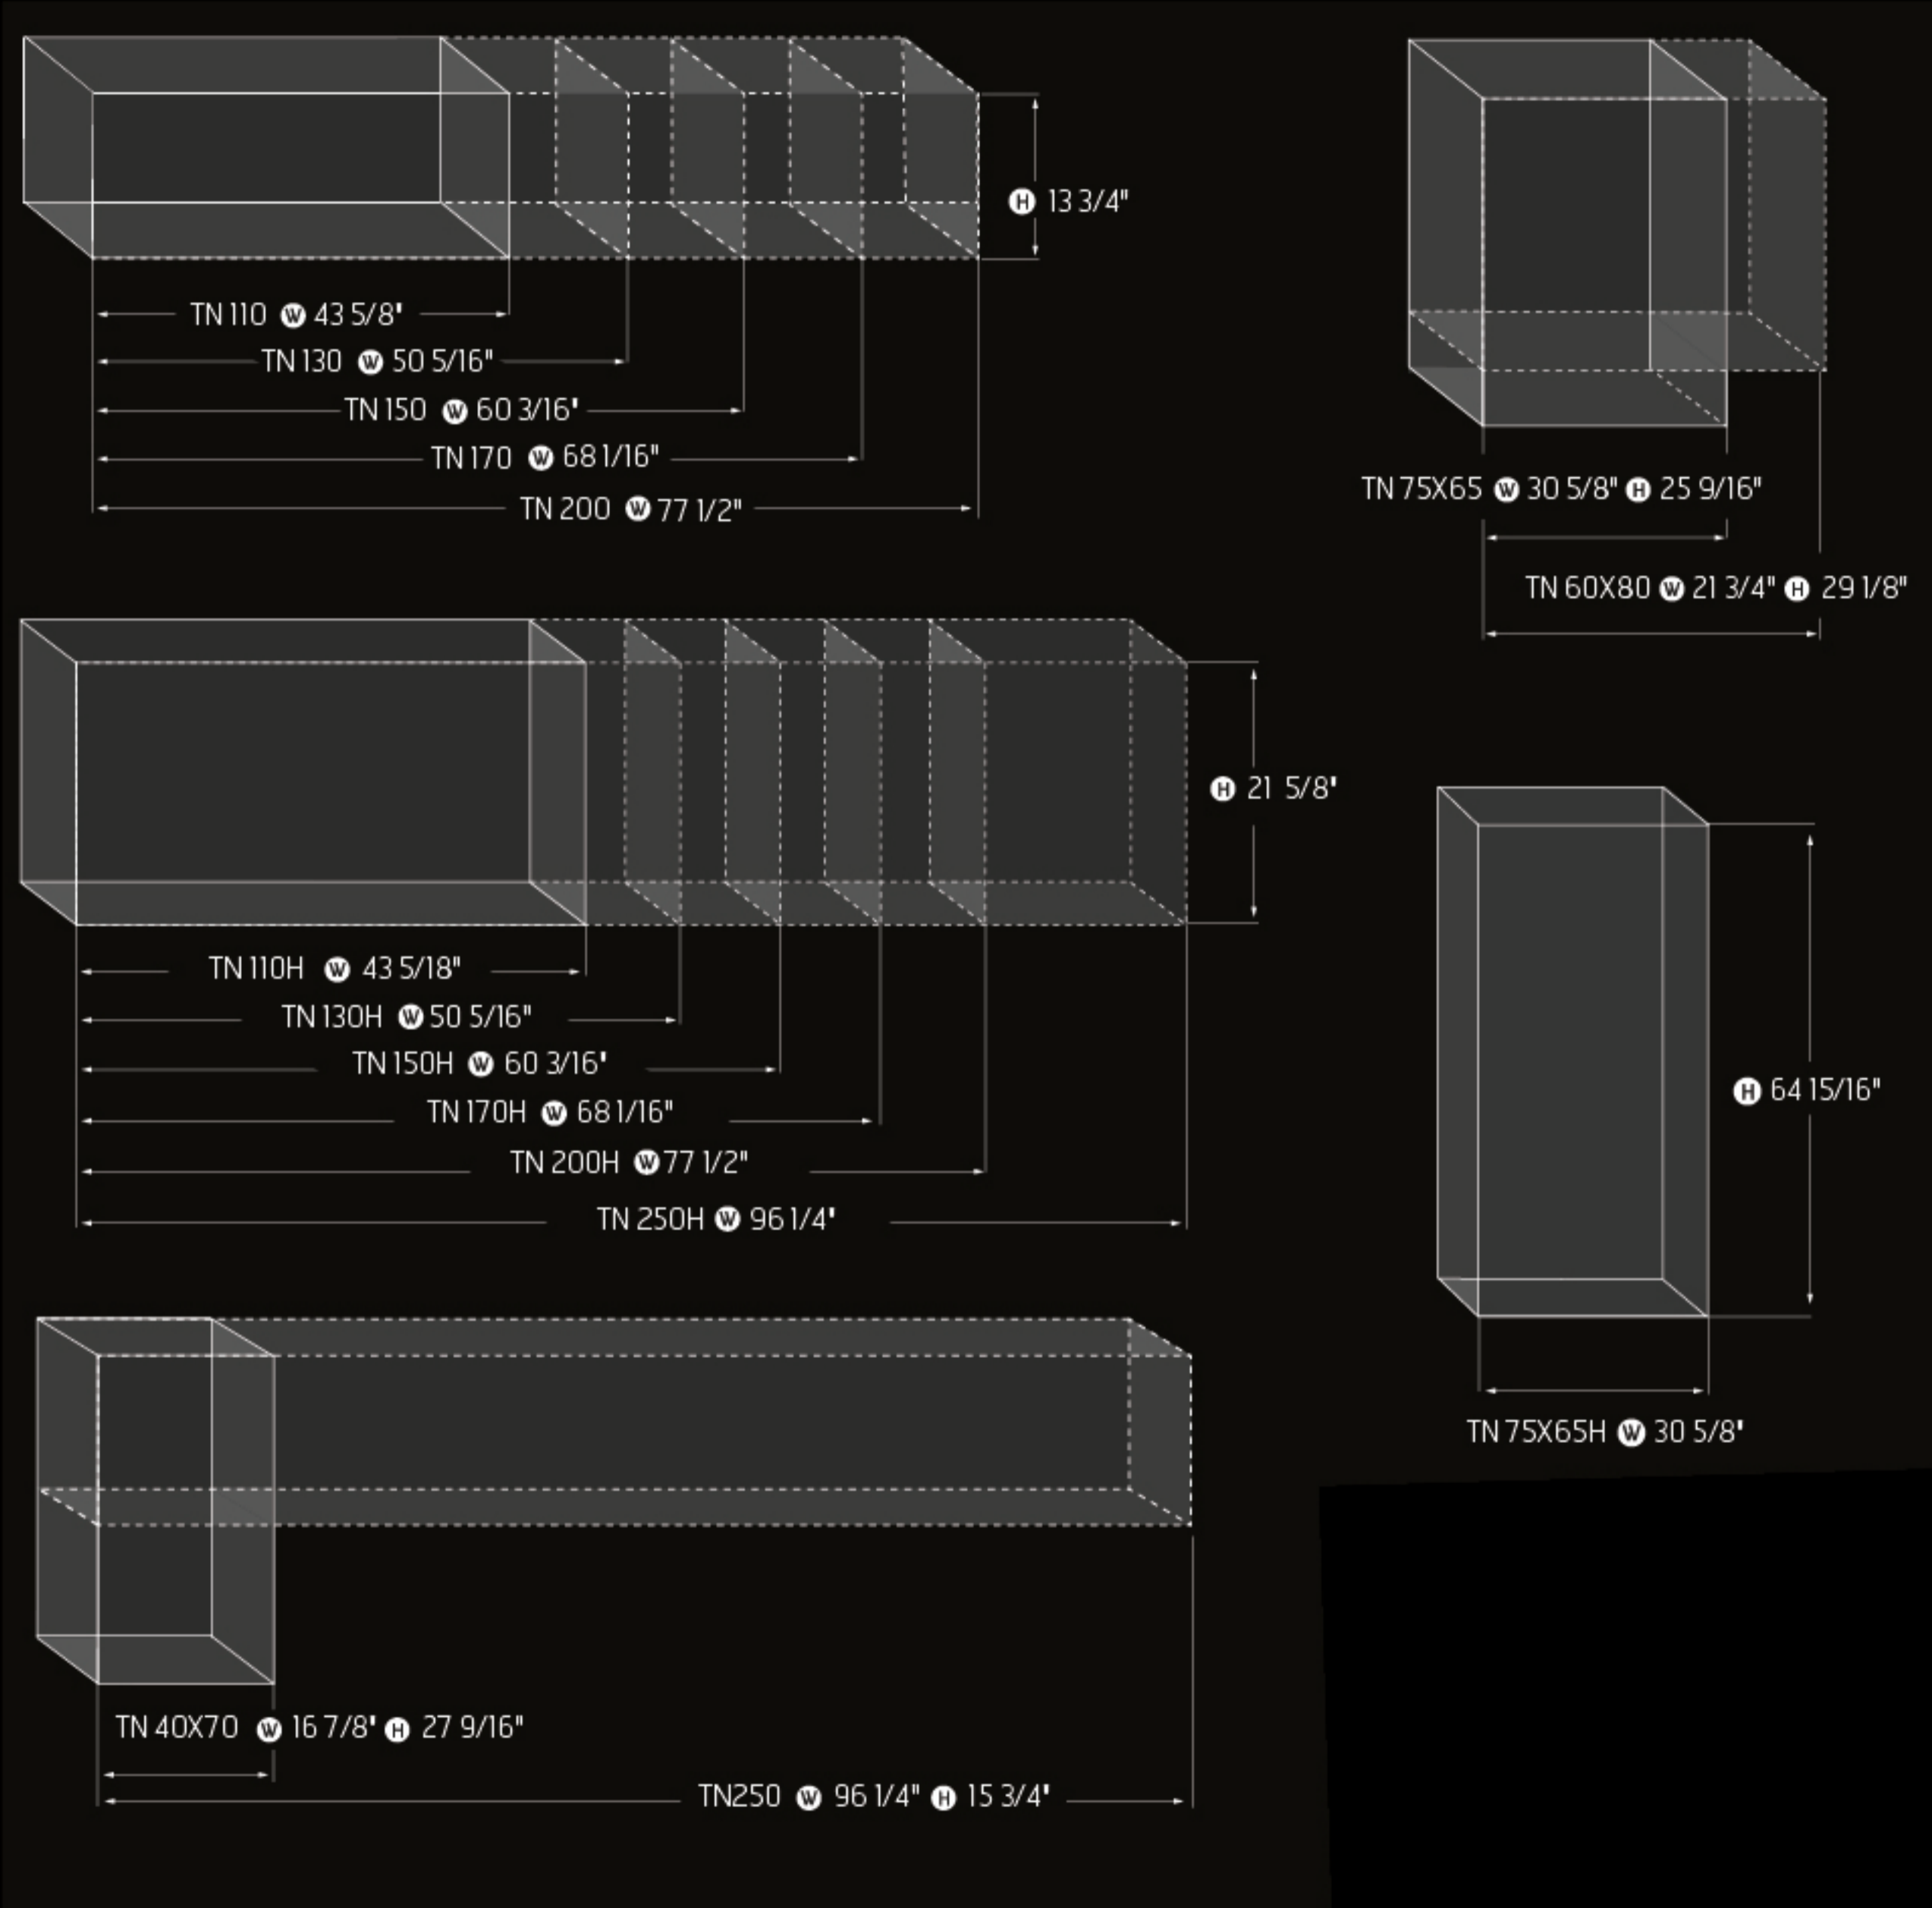

THE INDOOR-OUTDOOR TUNNEL LINE VIEWING AREA DIMENSIONS

ORTAL® THE INDOOR-OUTDOOR TUNNEL LINE

Scan to see it burning!

💡 All H (High Glass) models are supplied with internal lighting

Redefine flexibility with Ortal's Indoor Outdoor line, emanating warmth and beauty from the interior and exterior of any space. Make the most of the benefits of outdoor living, with a window to the indoors.

OUTDOOR INDOOR

ADVANTAGES

-  **Passive Cool Wall Technology**
Hang Your TV Or Artwork Right Above The Fireplace
-  **Clean European Design**
Bring Your Finishing Materials Right To The Very Edge Of The Fireplace
-  **Unique Flame Pattern**
Relaxing Visual Appearance
-  **Flexible Venting Options**
You Can Install The Fireplace Almost Anywhere
-  **Optional Heat Barrier Solutions**
Available with Micro Mesh Screen or Double Glass Version

Scan here to view interior media options